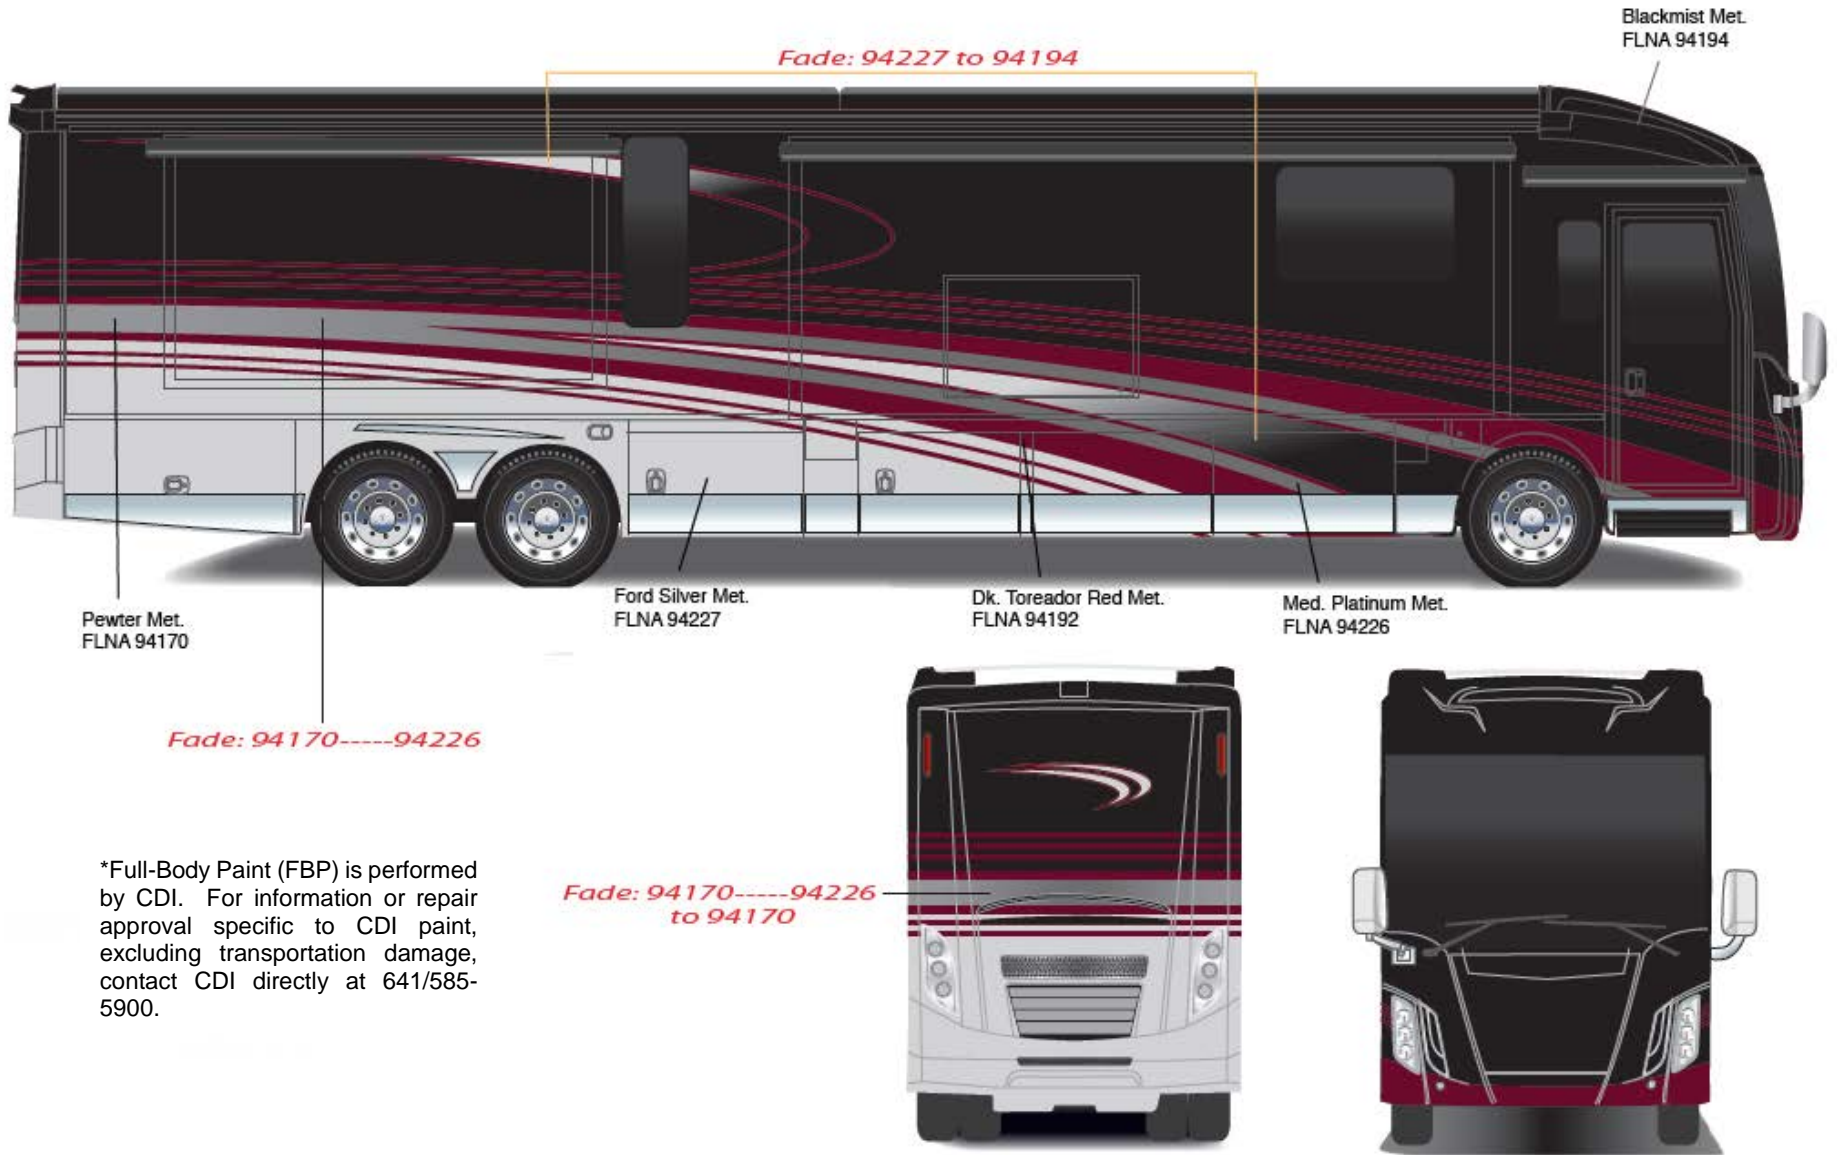

Grand Tour - Full Body Paint Option Code 24C/Bordeaux

Painted by CDI*

*Full-Body Paint (FBP) is performed by CDI. For information or repair approval specific to CDI paint, excluding transportation damage, contact CDI directly at 641/585-5900.