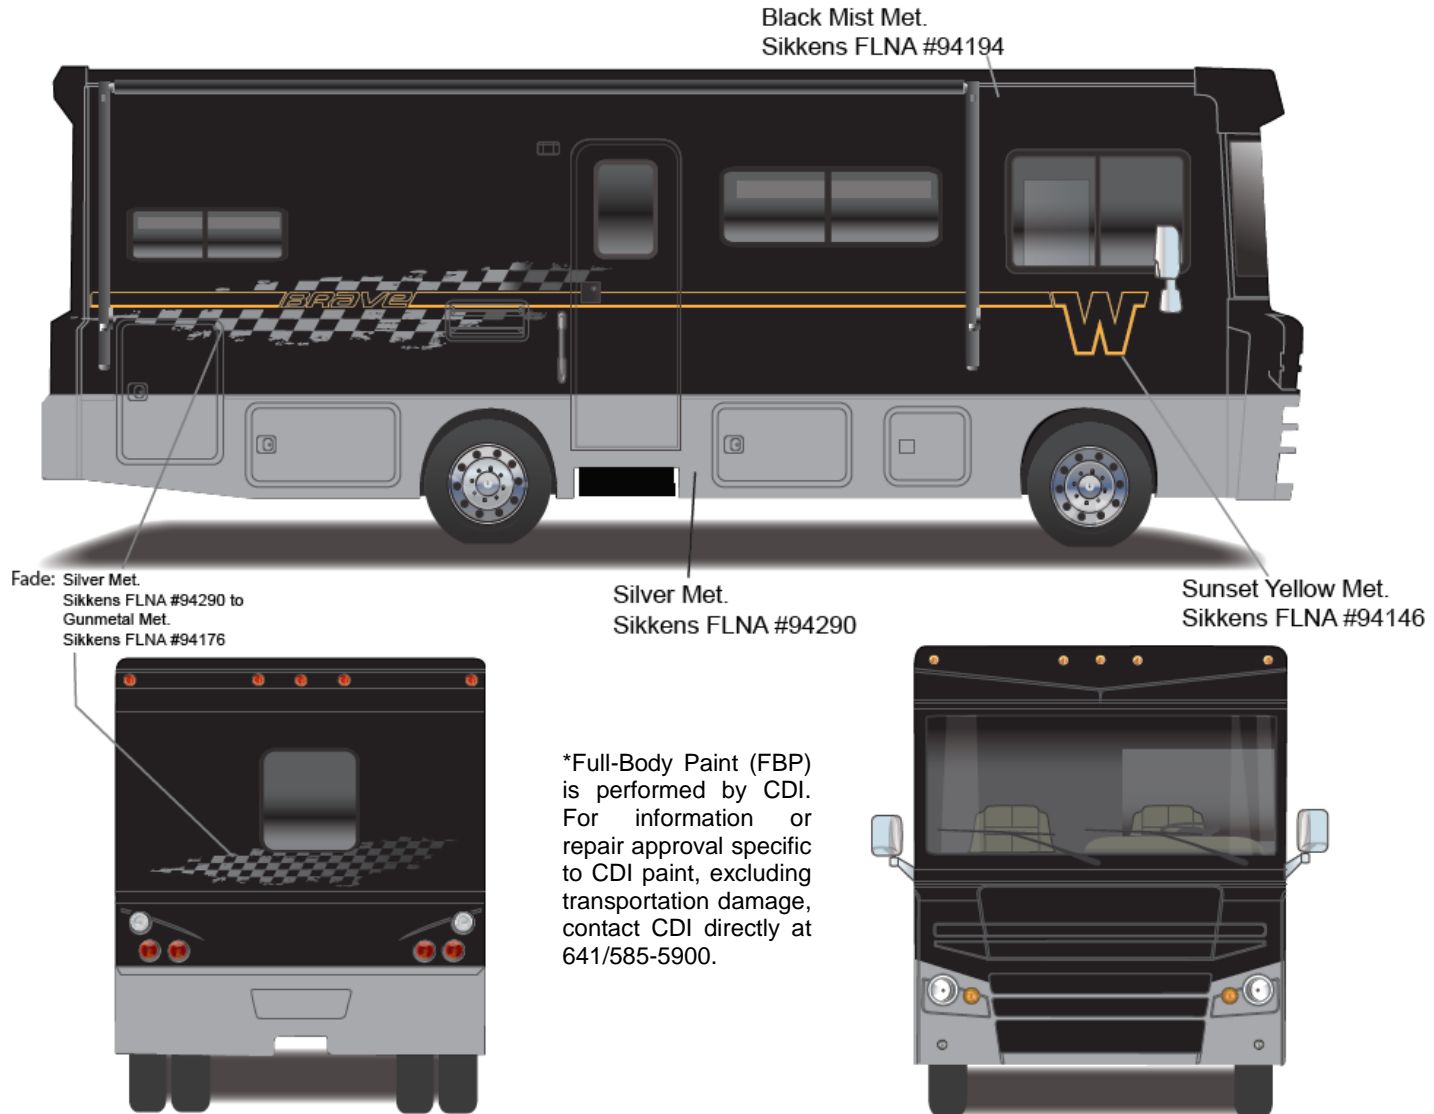

Brave - Full Body Paint Option Code 27A/Daytona

Painted by CDI*