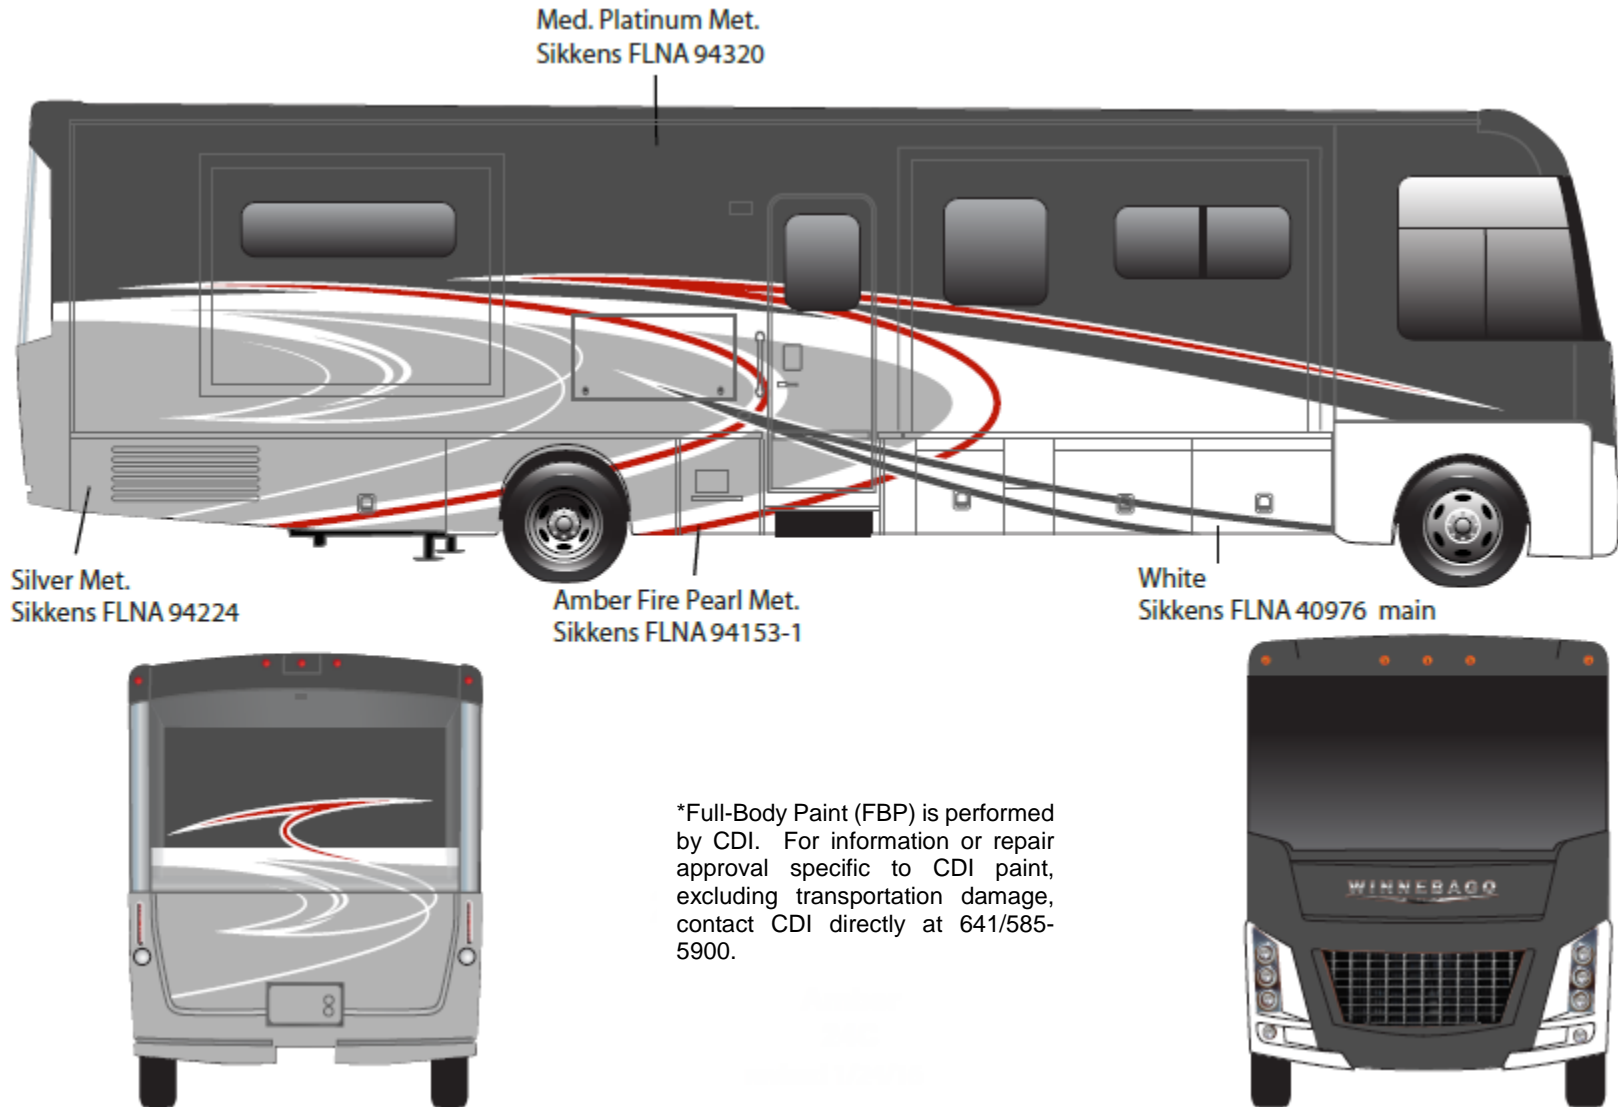

Adventurer - Full Body Paint Option Code 24C/Amber

Painted by CDI*

*Full-Body Paint (FBP) is performed by CDI. For information or repair approval specific to CDI paint, excluding transportation damage, contact CDI directly at 641/585-5900.