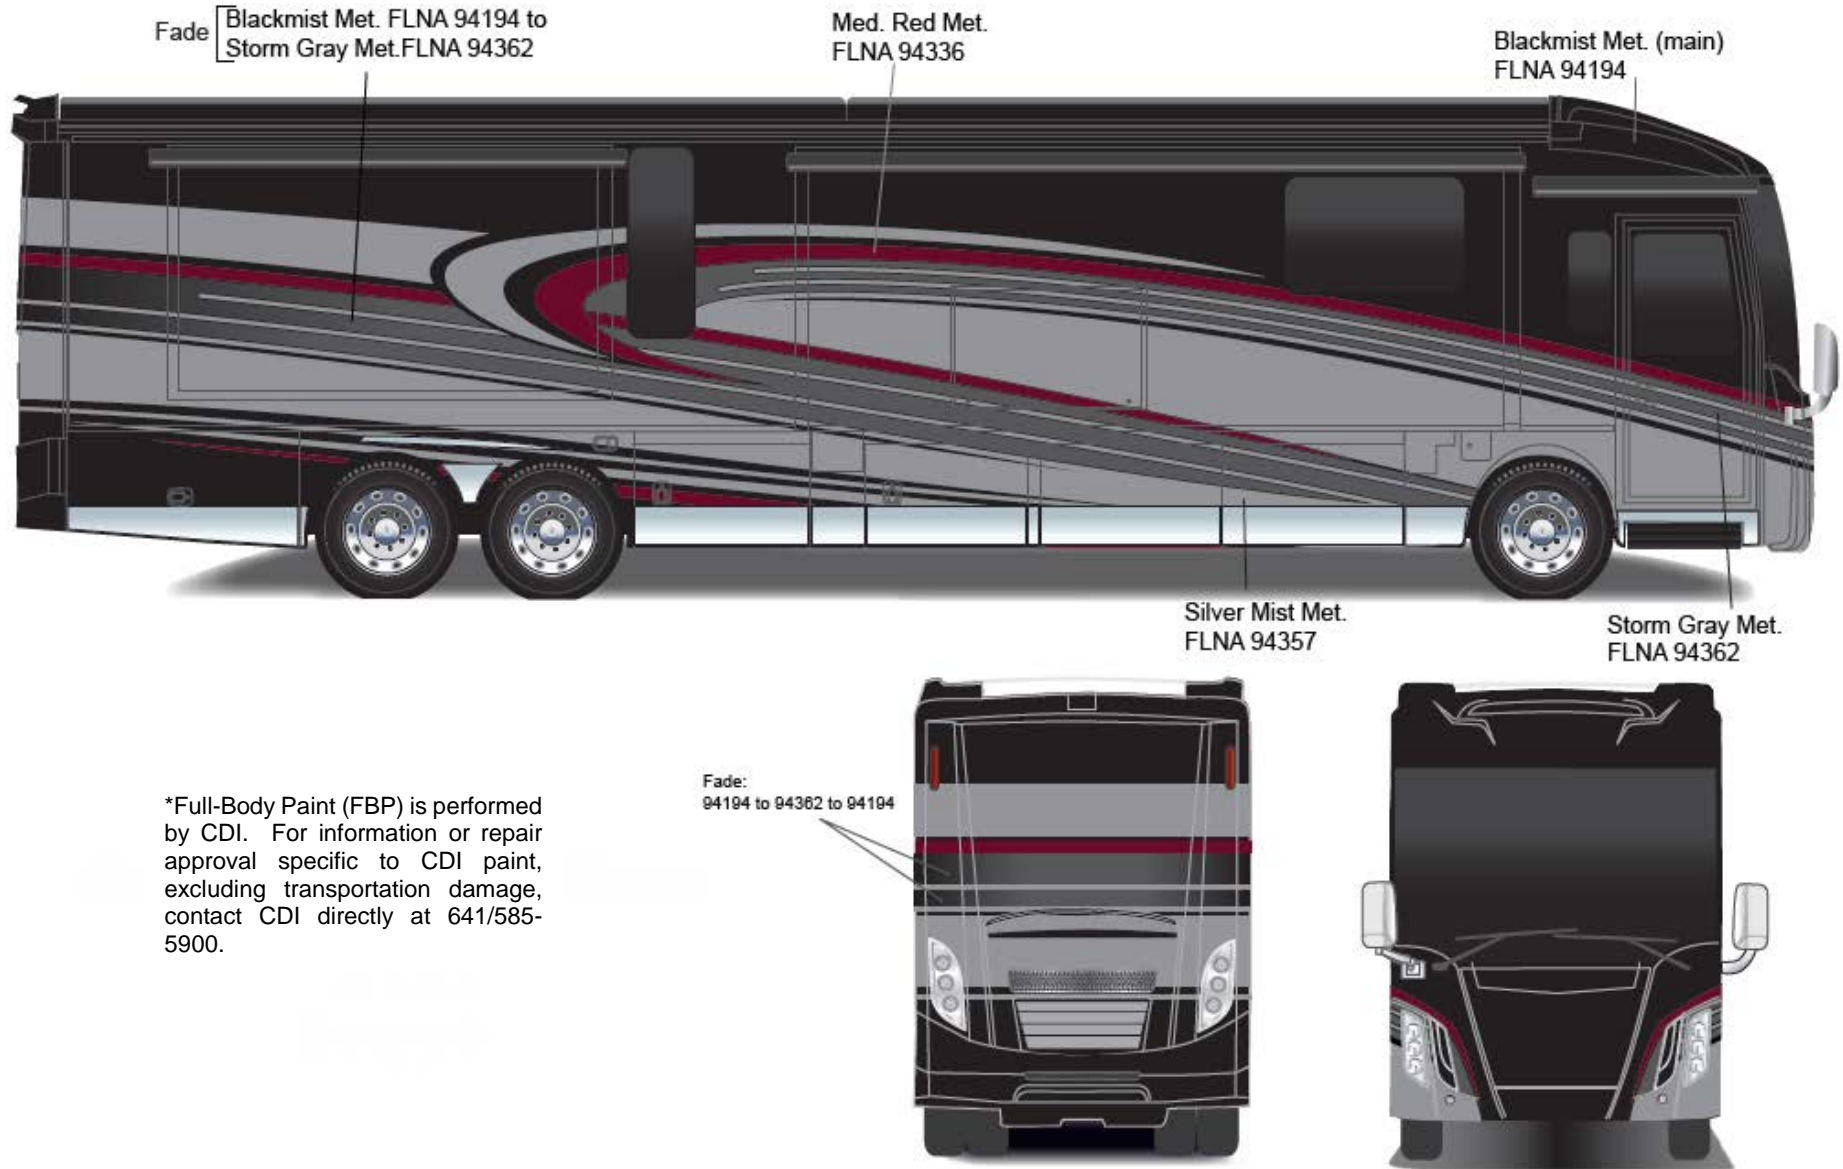

Grand Tour - Full Body Paint Option Code 95F/Merlot

Painted by CDI*