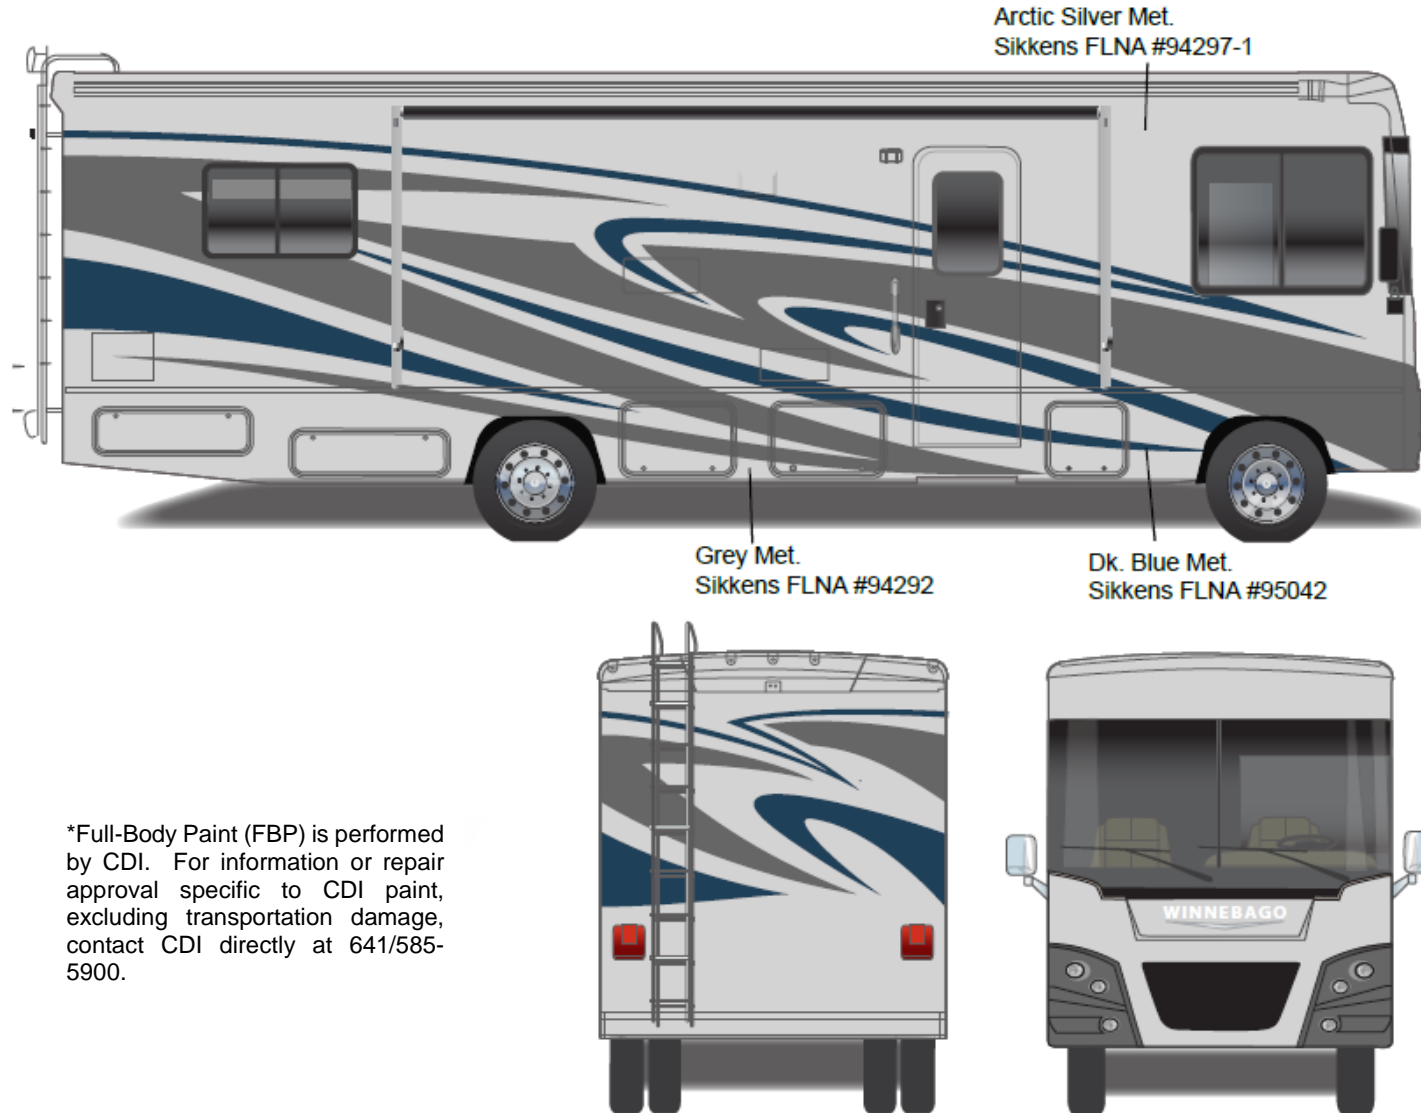

Vista - Full Body Paint Option Code 92A/Arctic Silver

Painted by CDI*

*Full-Body Paint (FBP) is performed by CDI. For information or repair approval specific to CDI paint, excluding transportation damage, contact CDI directly at 641/585-5900.