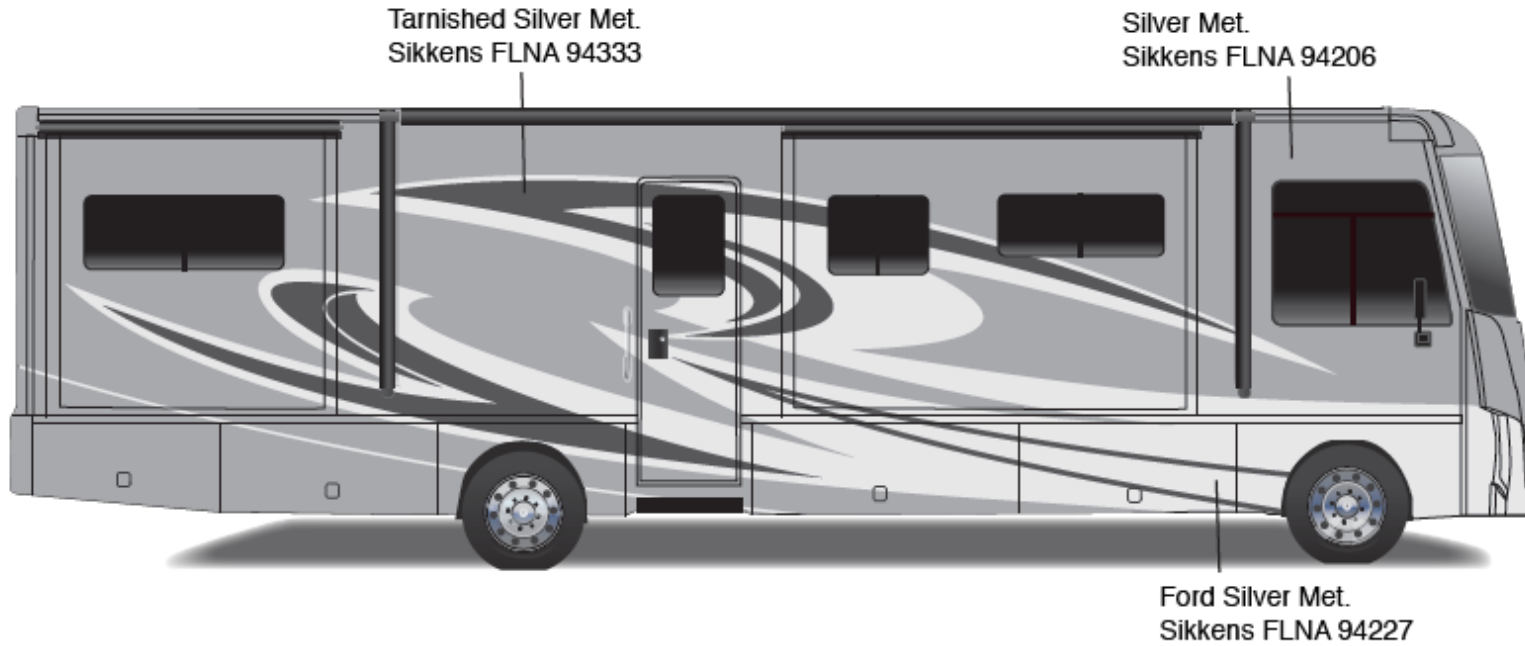

Sightseer - Full Body Paint Option Code 27A/Cloud

Painted by CDI*