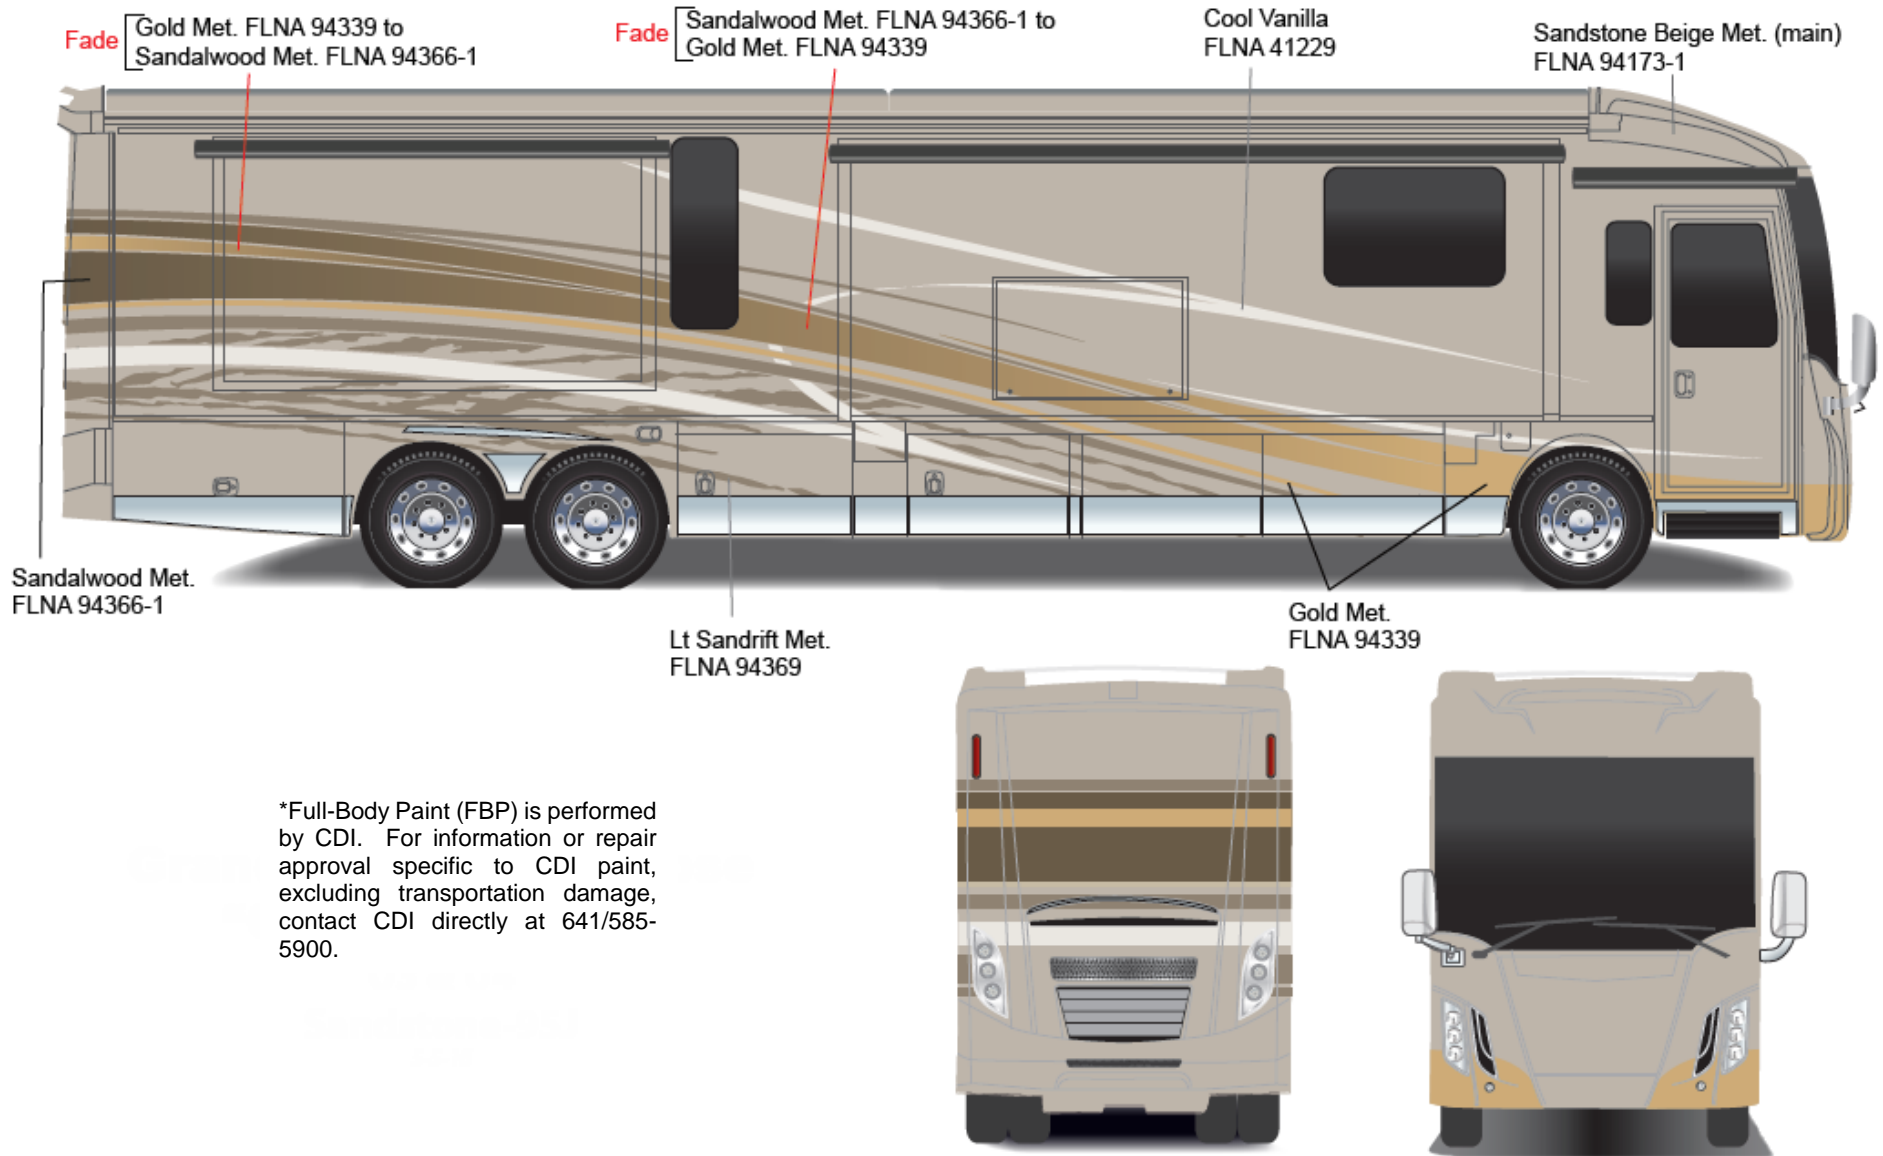

Grand Tour - Full Body Paint Option Code 95J/Sandstone

Painted by CDI*