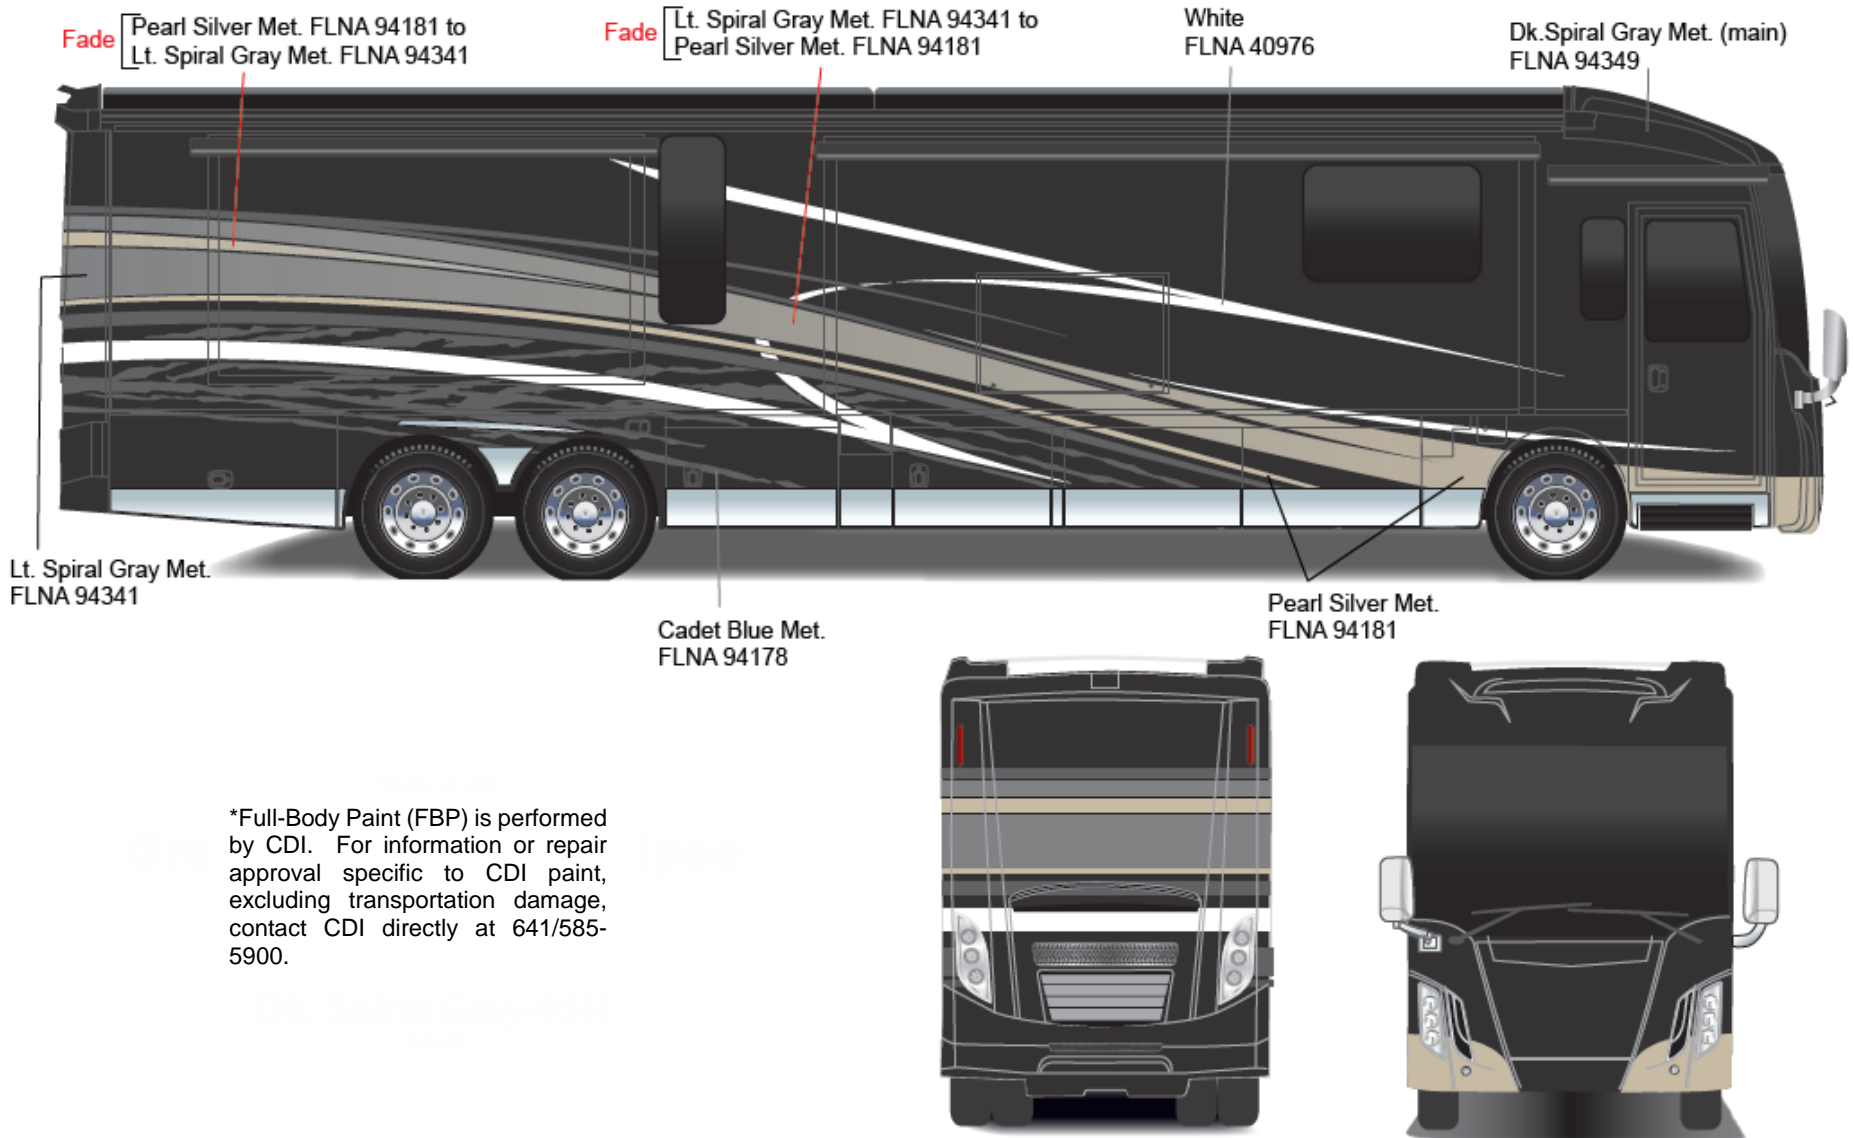

## Grand Tour - Full Body Paint Option Code 95H/Dark Spiral Gray

Painted by CDI\*