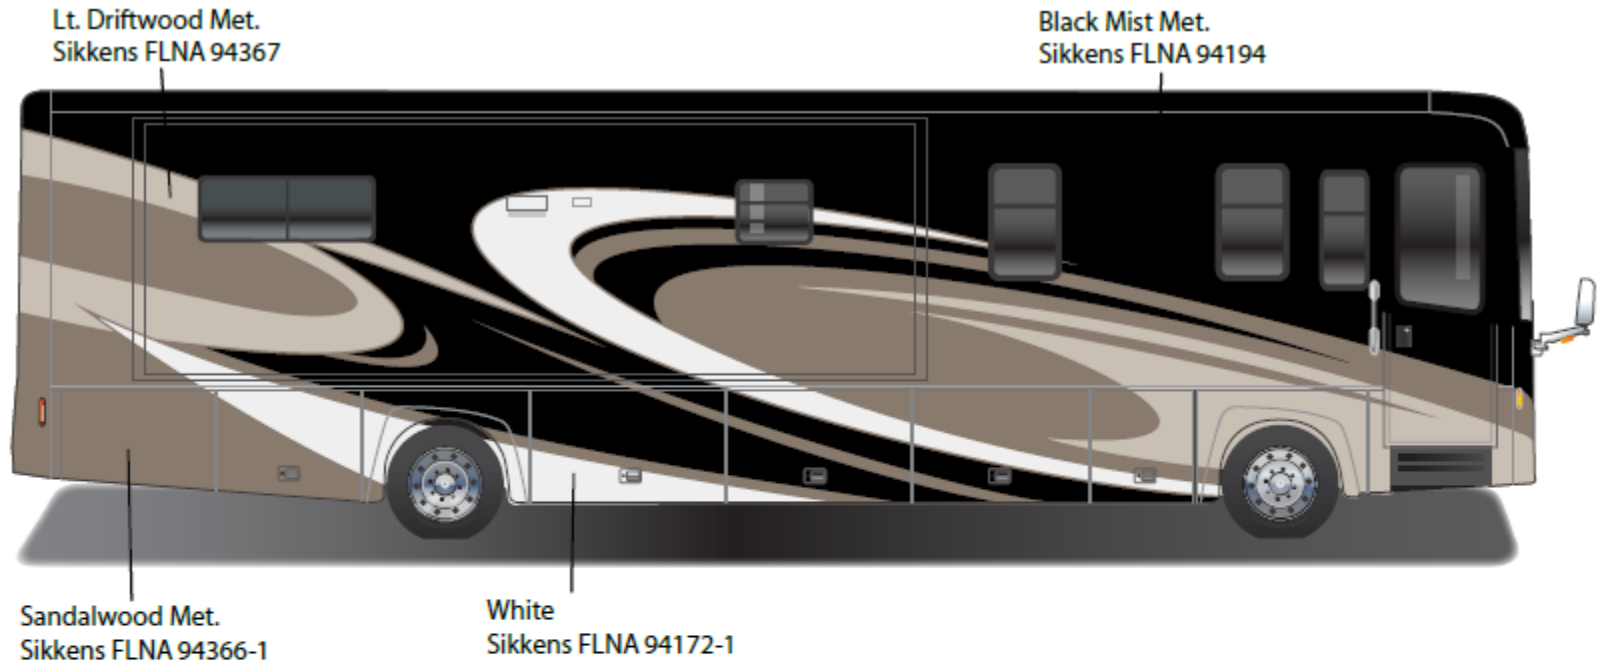

*Journey - Full Body Paint Option Code 27A/Light Sandalwood*

Painted by CDI\*

\*Full-Body Paint (FBP) is performed by CDI. For information or repair approval specific to CDI paint, excluding transportation damage, contact CDI directly at 641/585-5900.