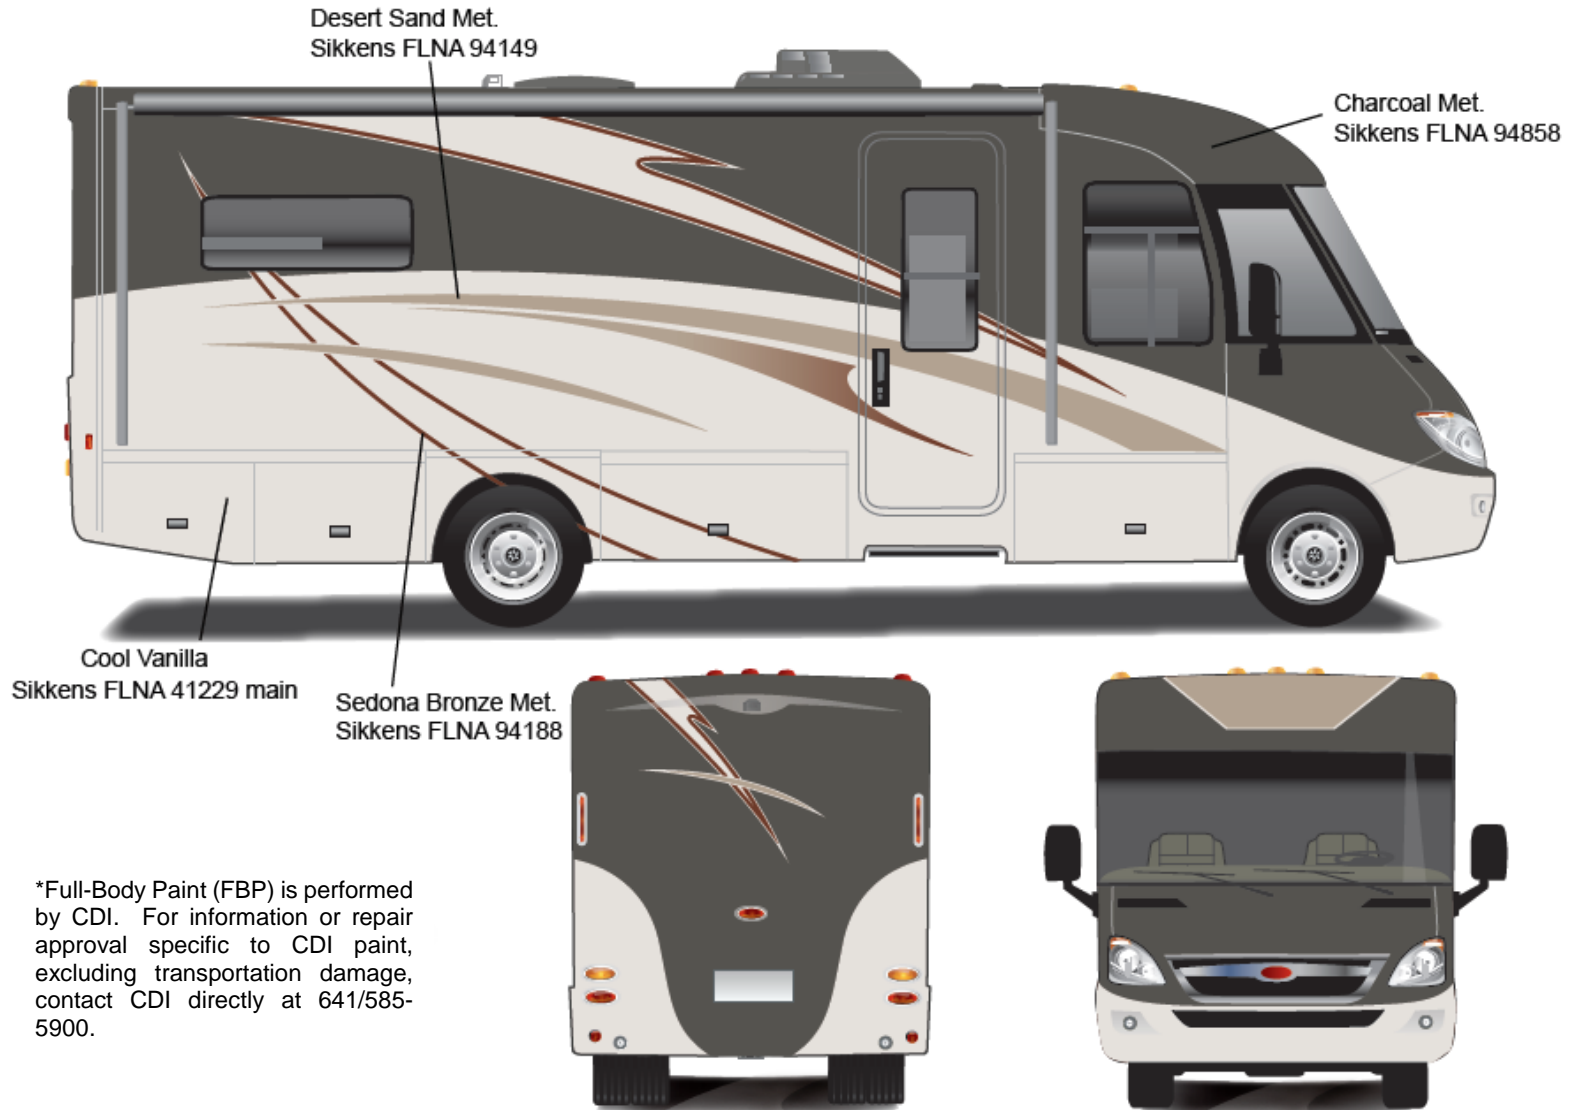

Via – Full Body Paint Option Code 27A/Charcoal Bronze

Painted by CDI*

*Full-Body Paint (FBP) is performed by CDI. For information or repair approval specific to CDI paint, excluding transportation damage, contact CDI directly at 641/585-5900.