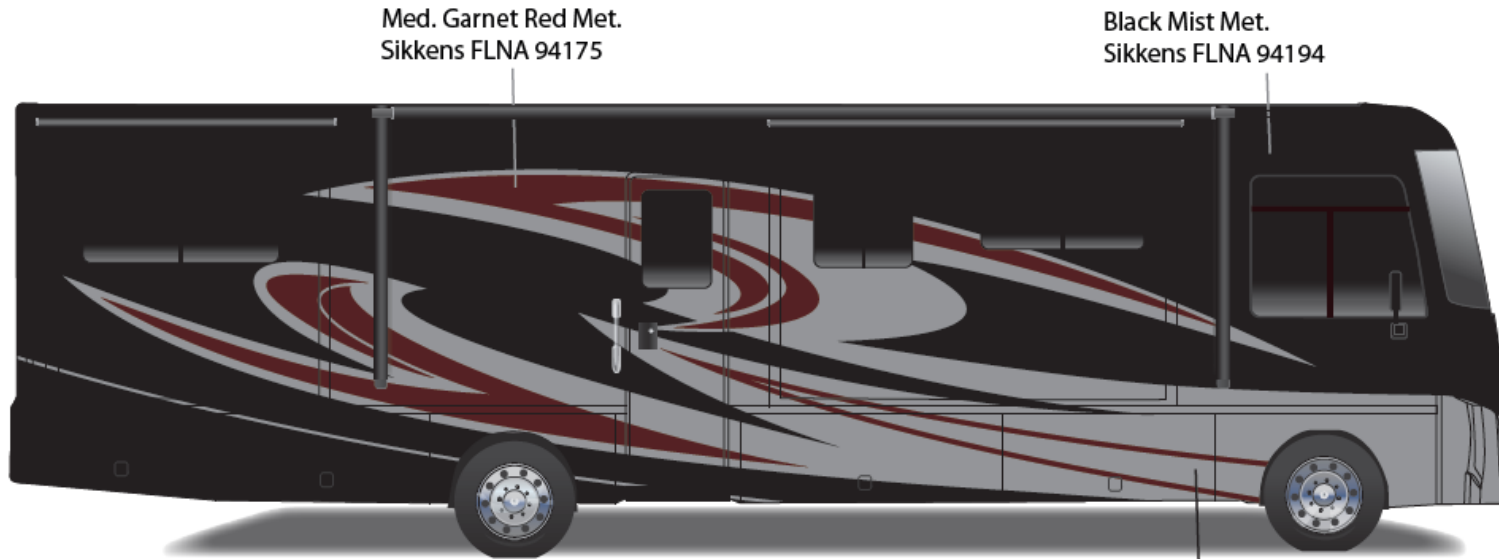

Sightseer - Full Body Paint Option Code 24B/Ember

Painted by CDI*