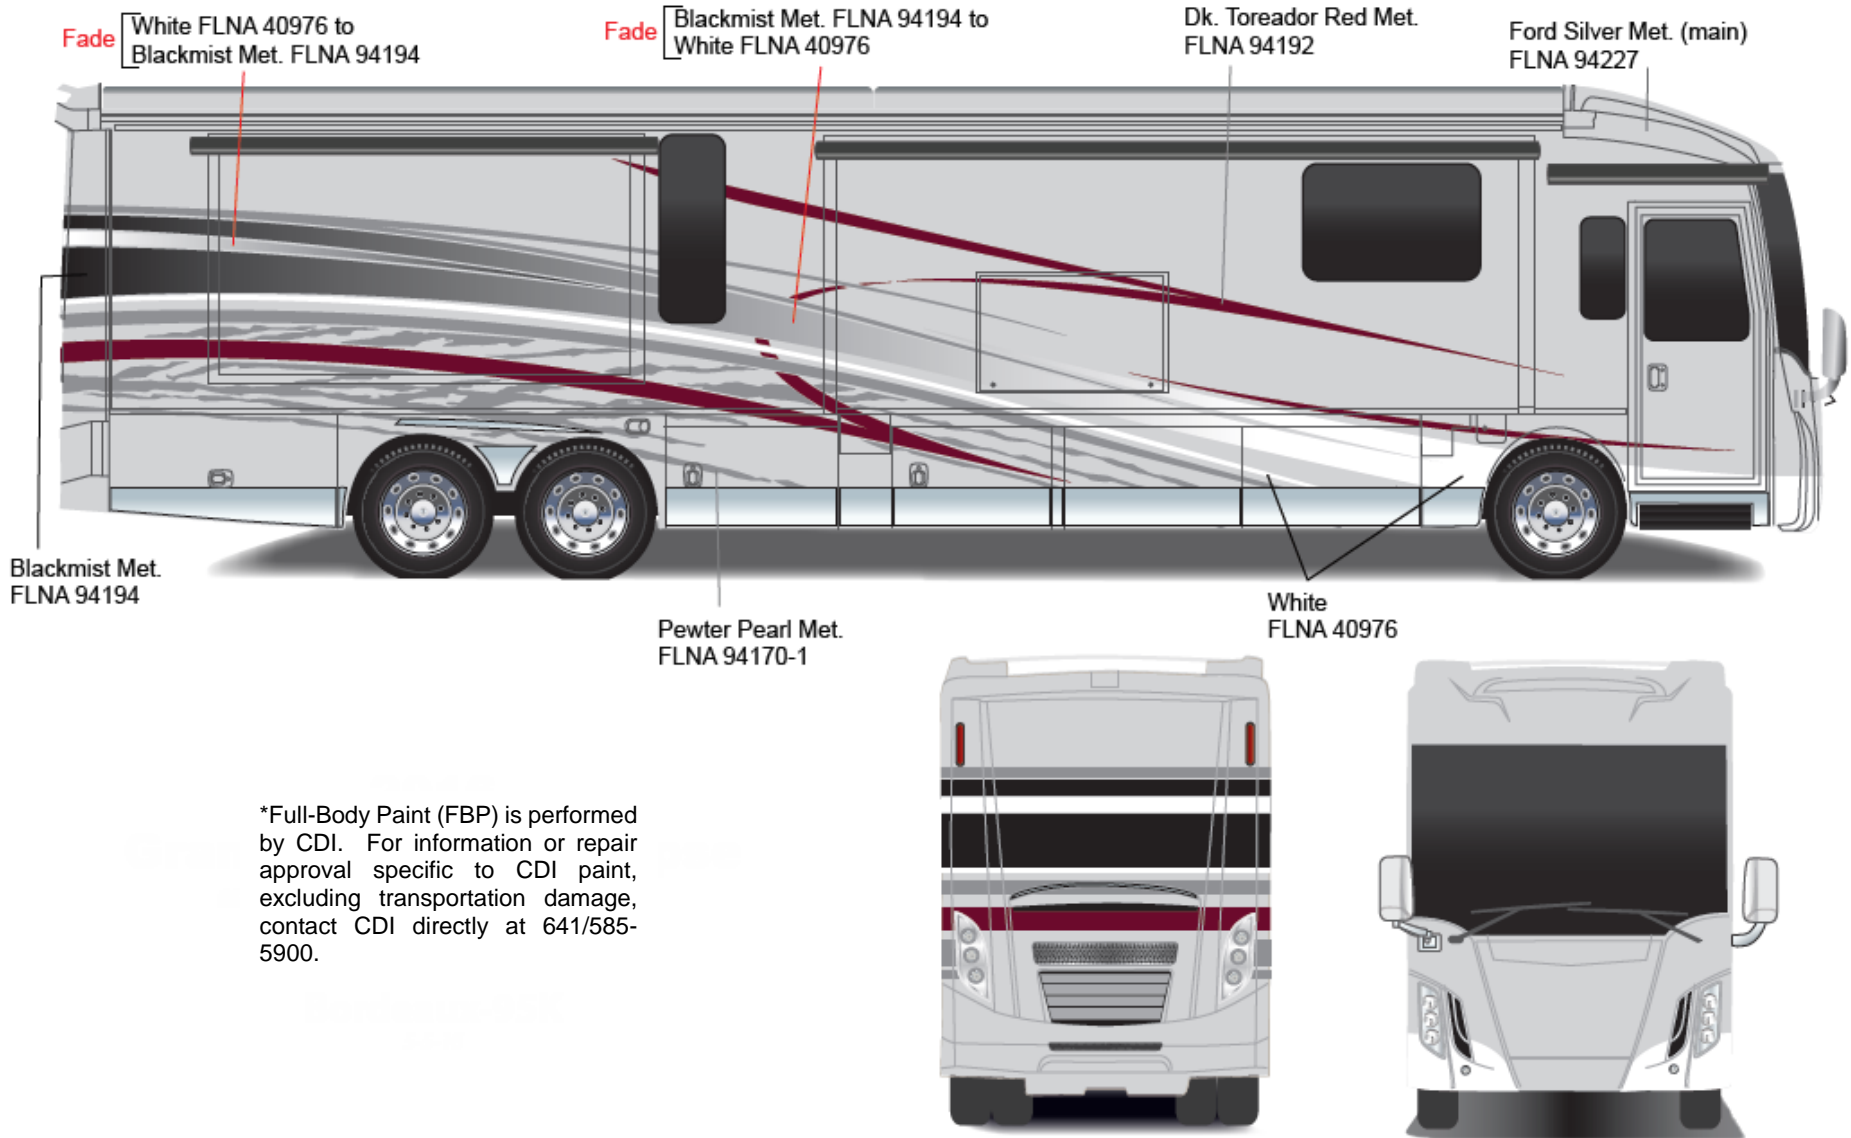

Grand Tour - Full Body Paint Option Code 95K/Bordeaux

Painted by CDI*