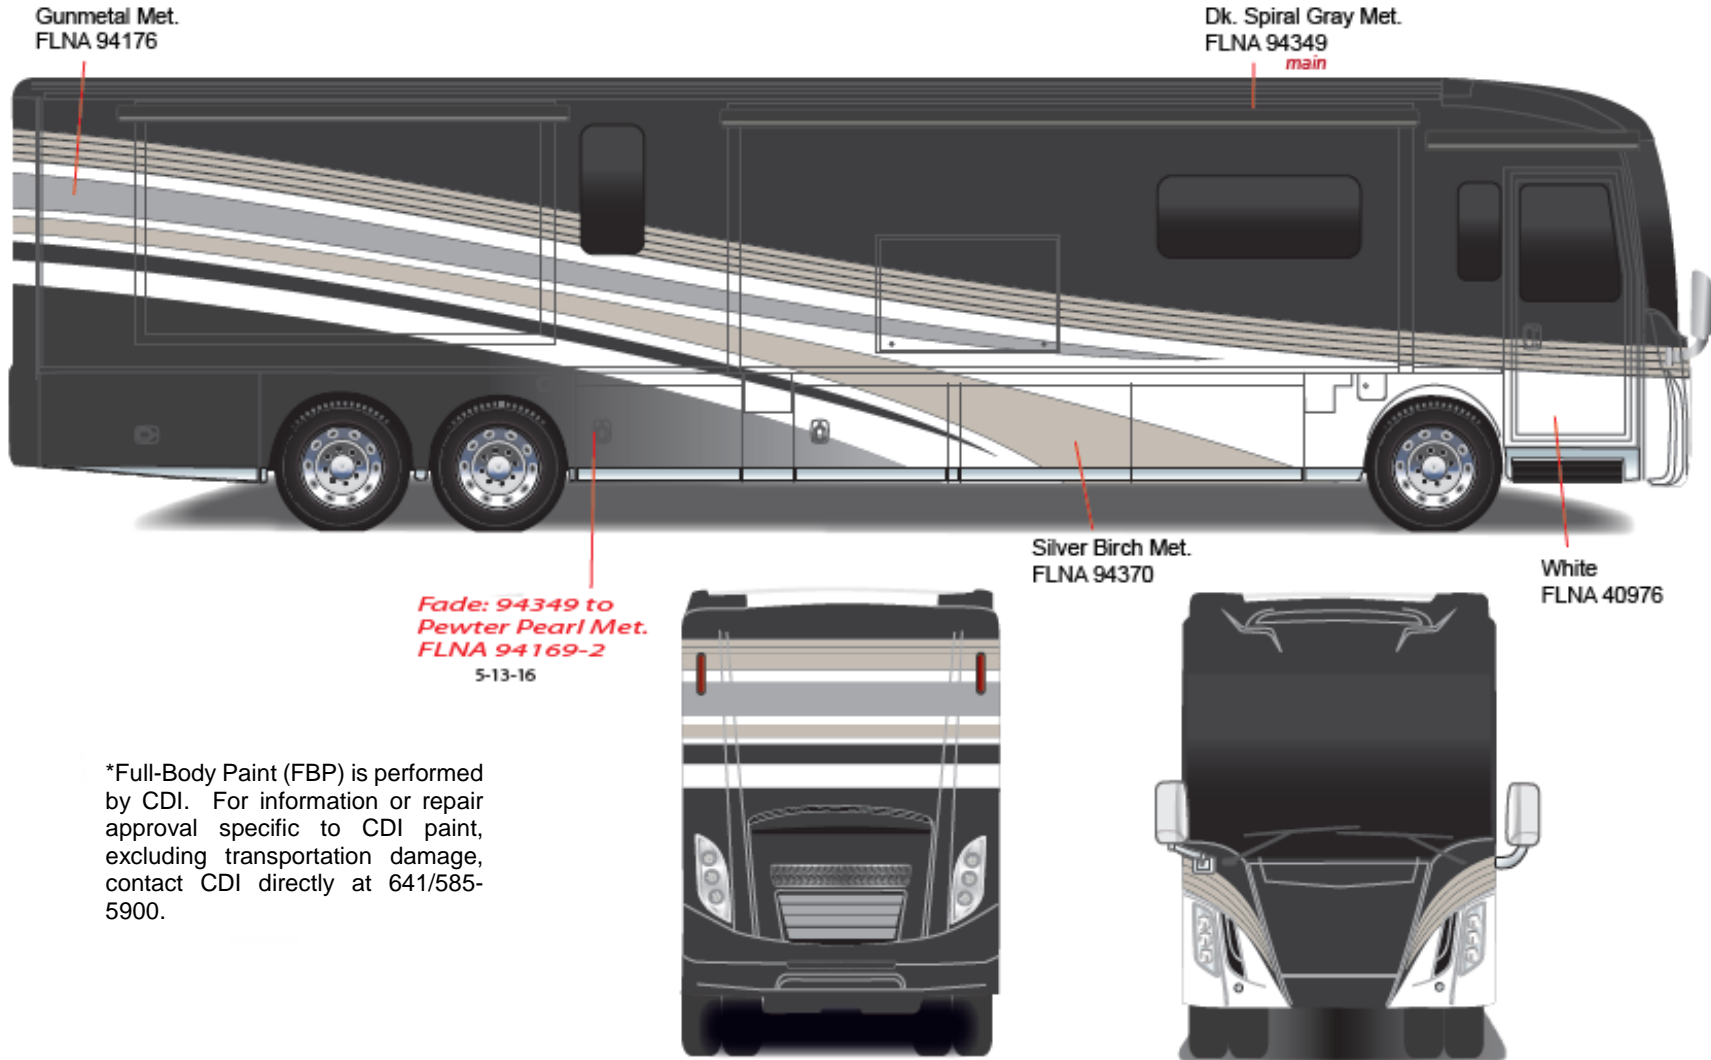

Tour - Full Body Paint Option Code 95C/Spiral Gray

Painted by CDI*

*Full-Body Paint (FBP) is performed by CDI. For information or repair approval specific to CDI paint, excluding transportation damage, contact CDI directly at 641/585-5900.