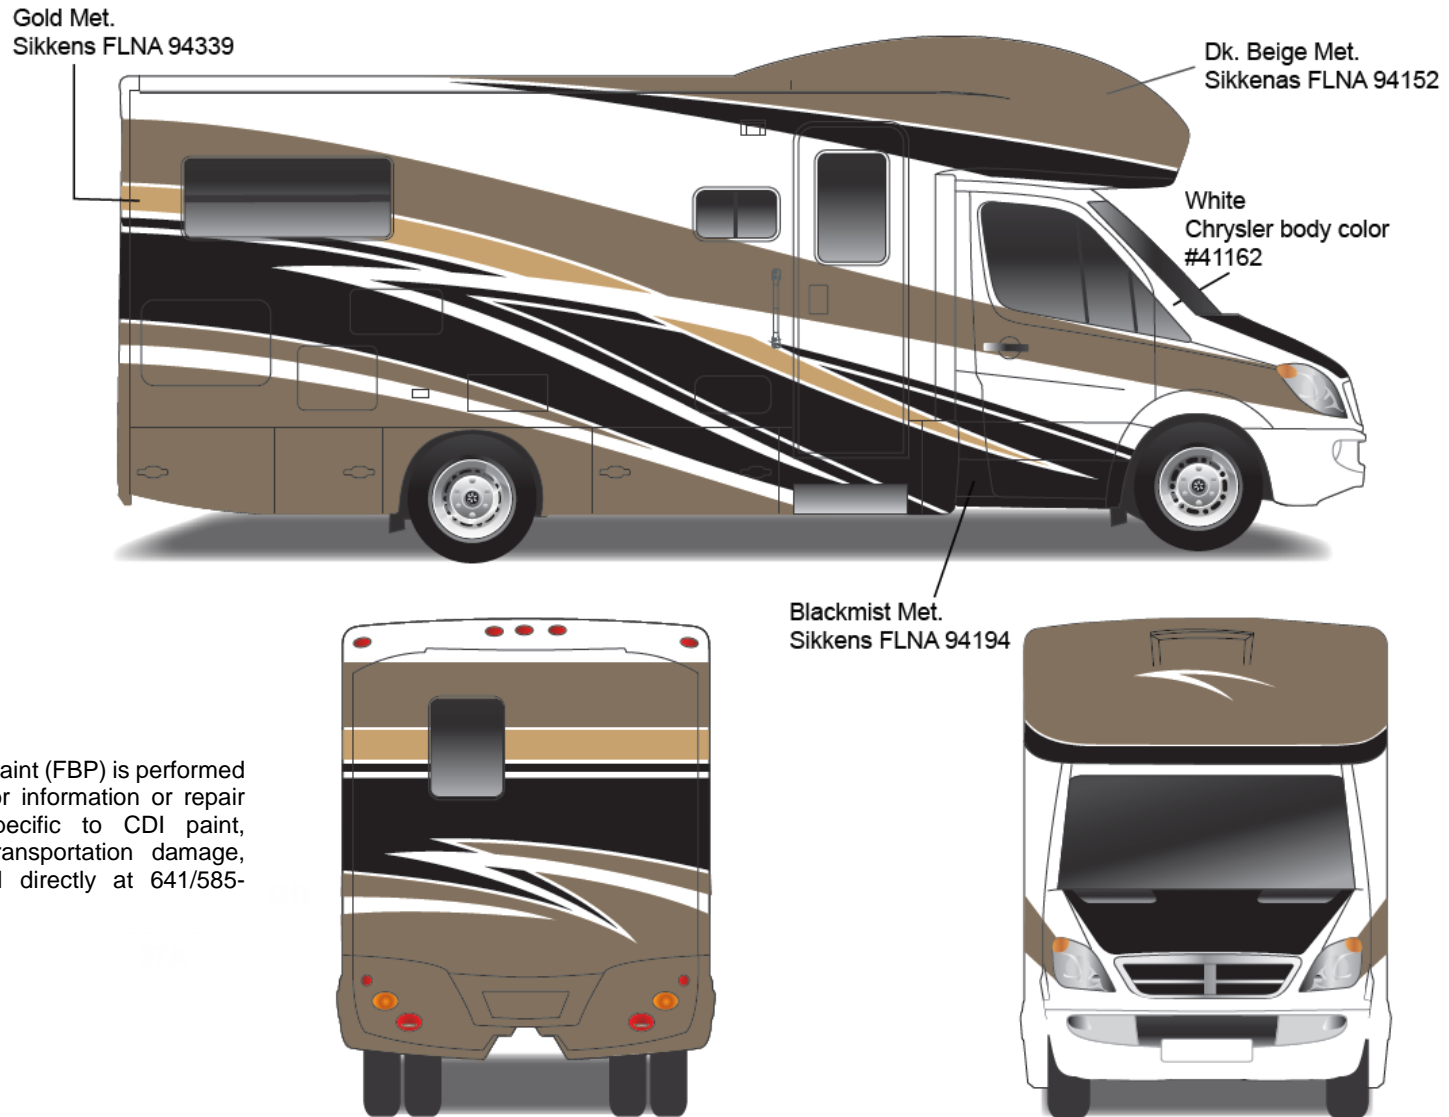

View - Full Body Paint Option Code 27A/Coffee

Painted by CDI*

*Full-Body Paint (FBP) is performed by CDI. For information or repair approval specific to CDI paint, excluding transportation damage, contact CDI directly at 641/585-5900.