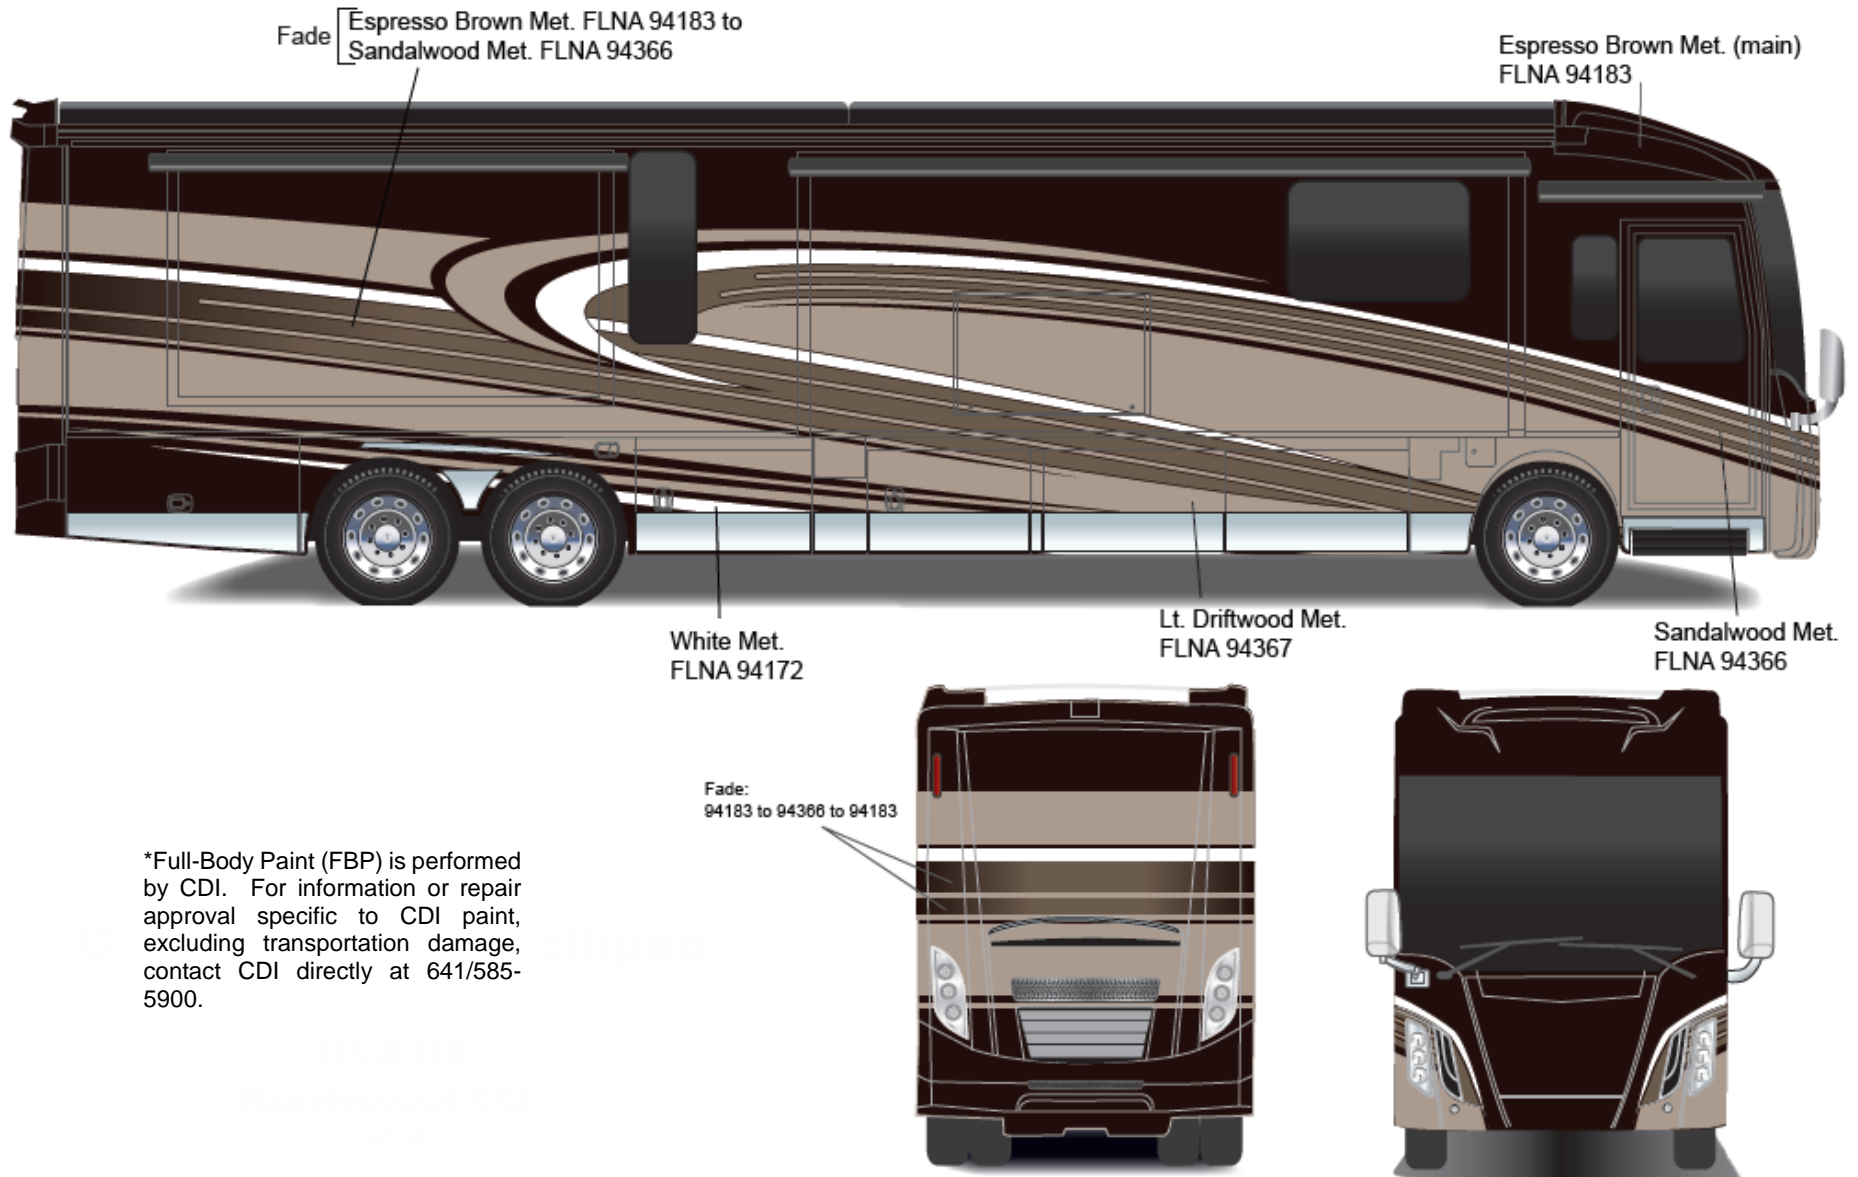

# Grand Tour - Full Body Paint Option Code 95C/Beachwood

Painted by CDI\*