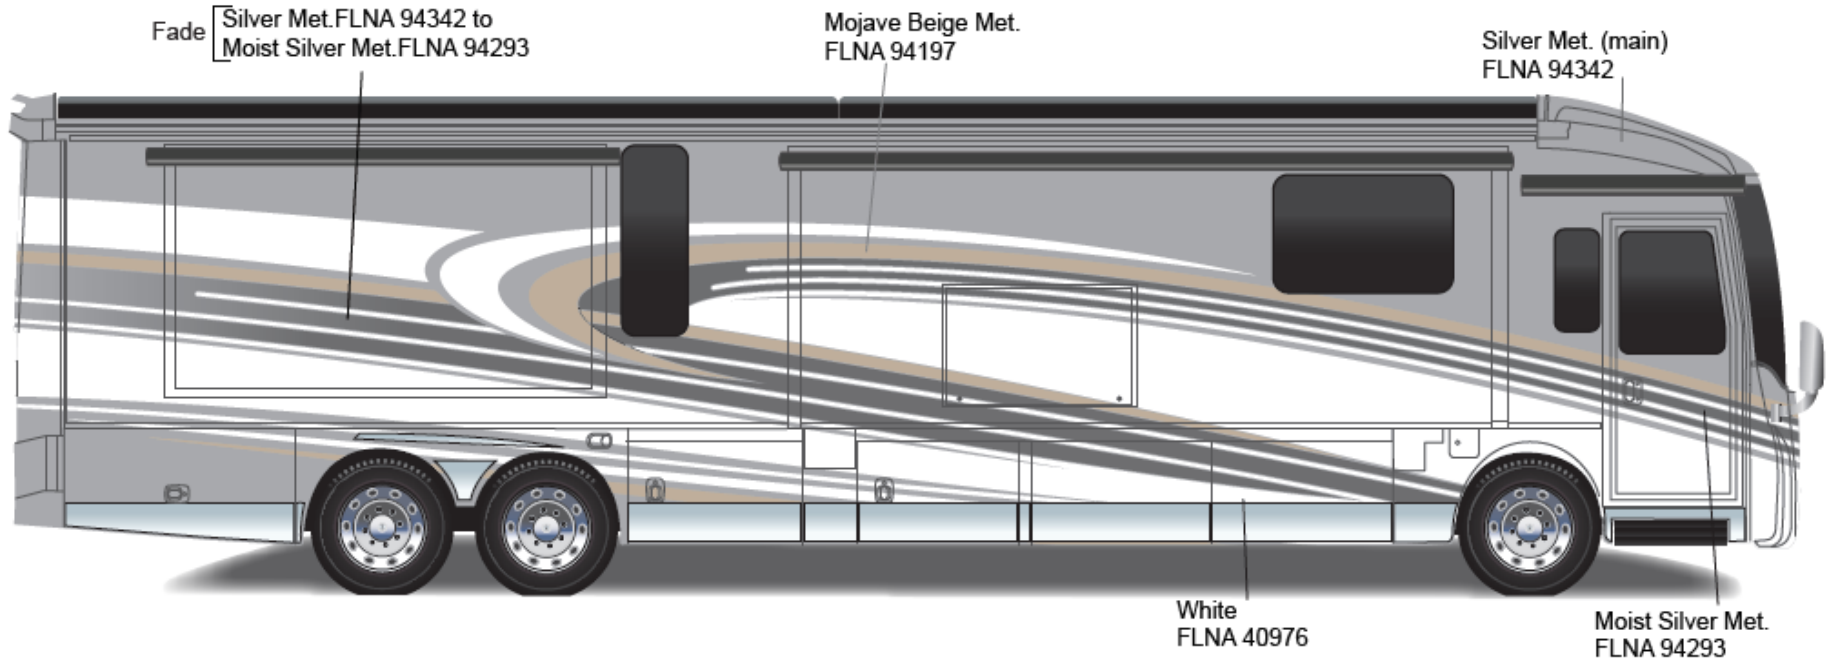

Grand Tour - Full Body Paint Option Code 95G/Platinum

Painted by CDI*