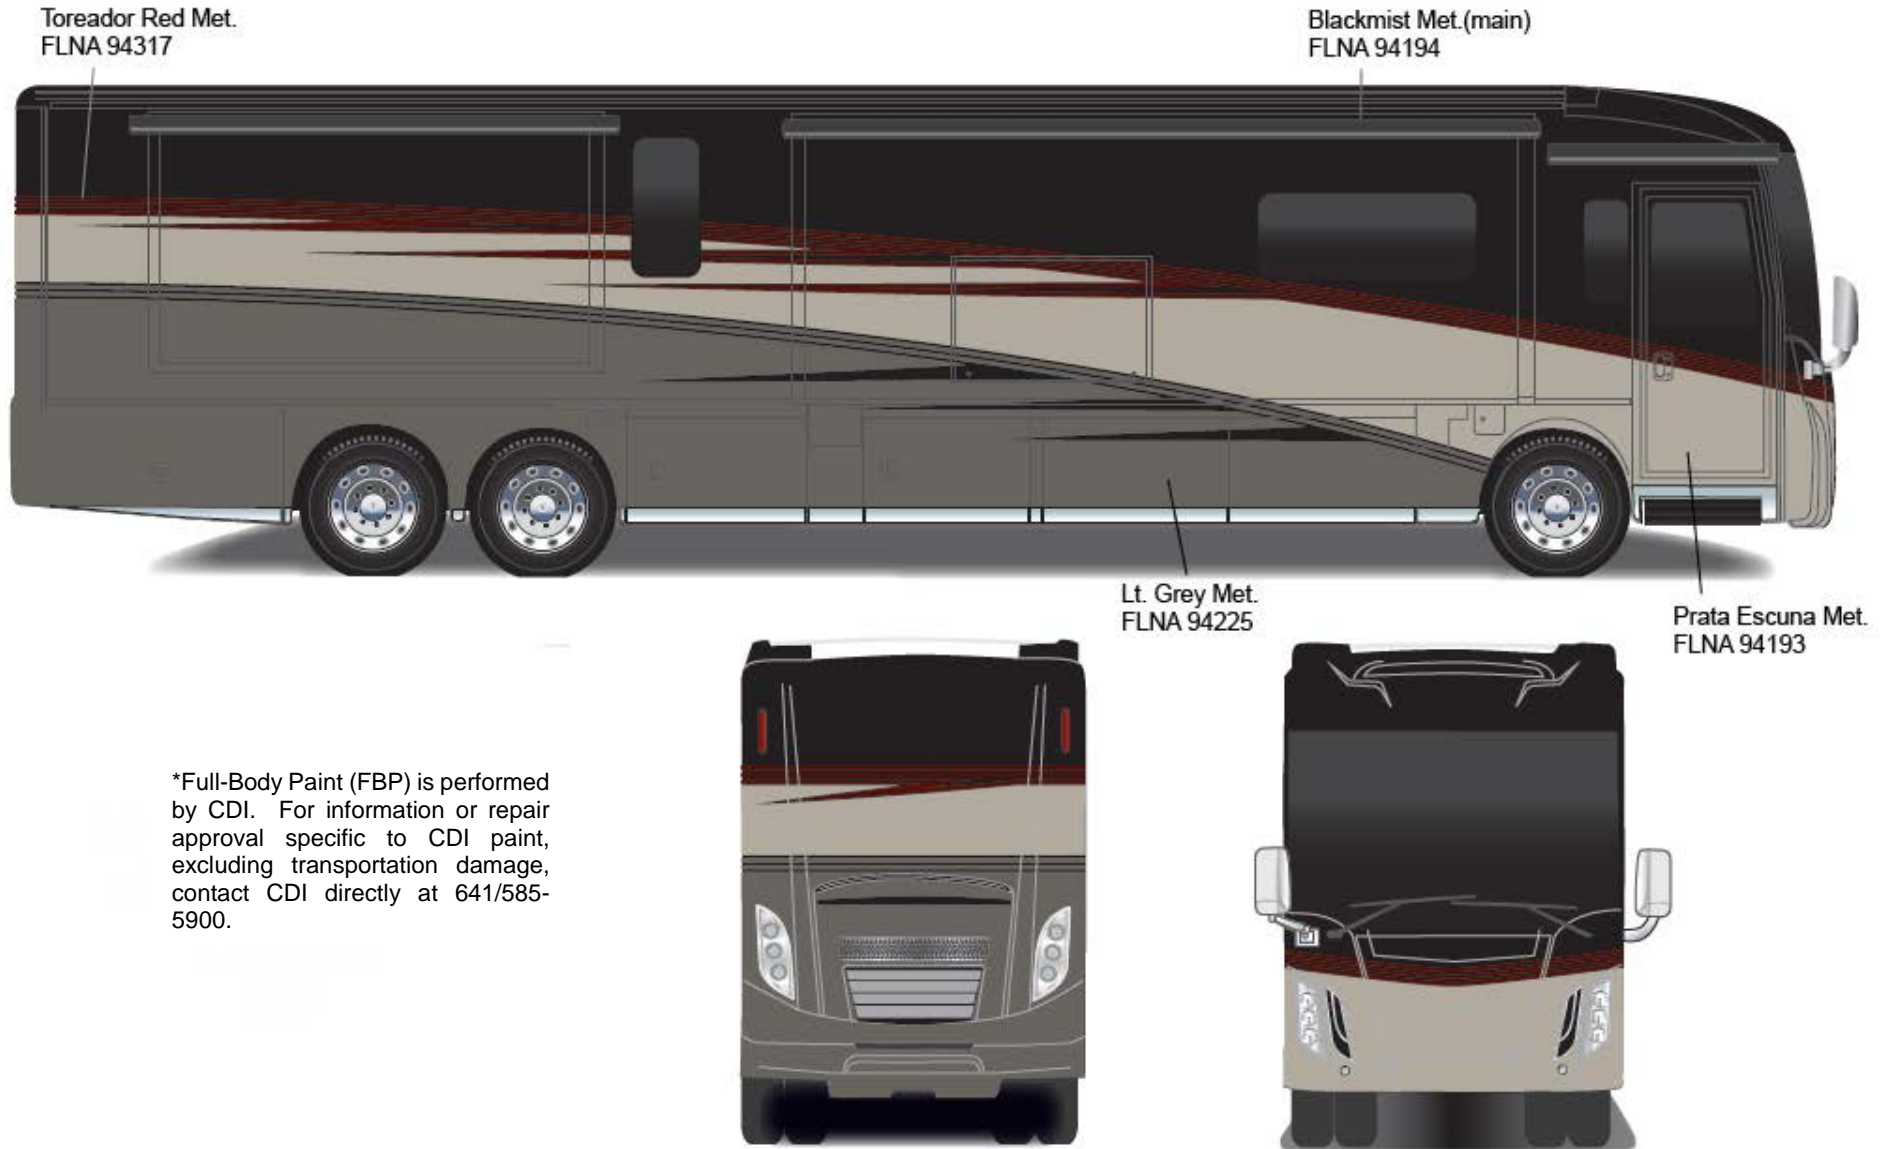

Tour - Full Body Paint Option Code 95K/Crimson

Painted by CDI*

*Full-Body Paint (FBP) is performed by CDI. For information or repair approval specific to CDI paint, excluding transportation damage, contact CDI directly at 641/585-5900.