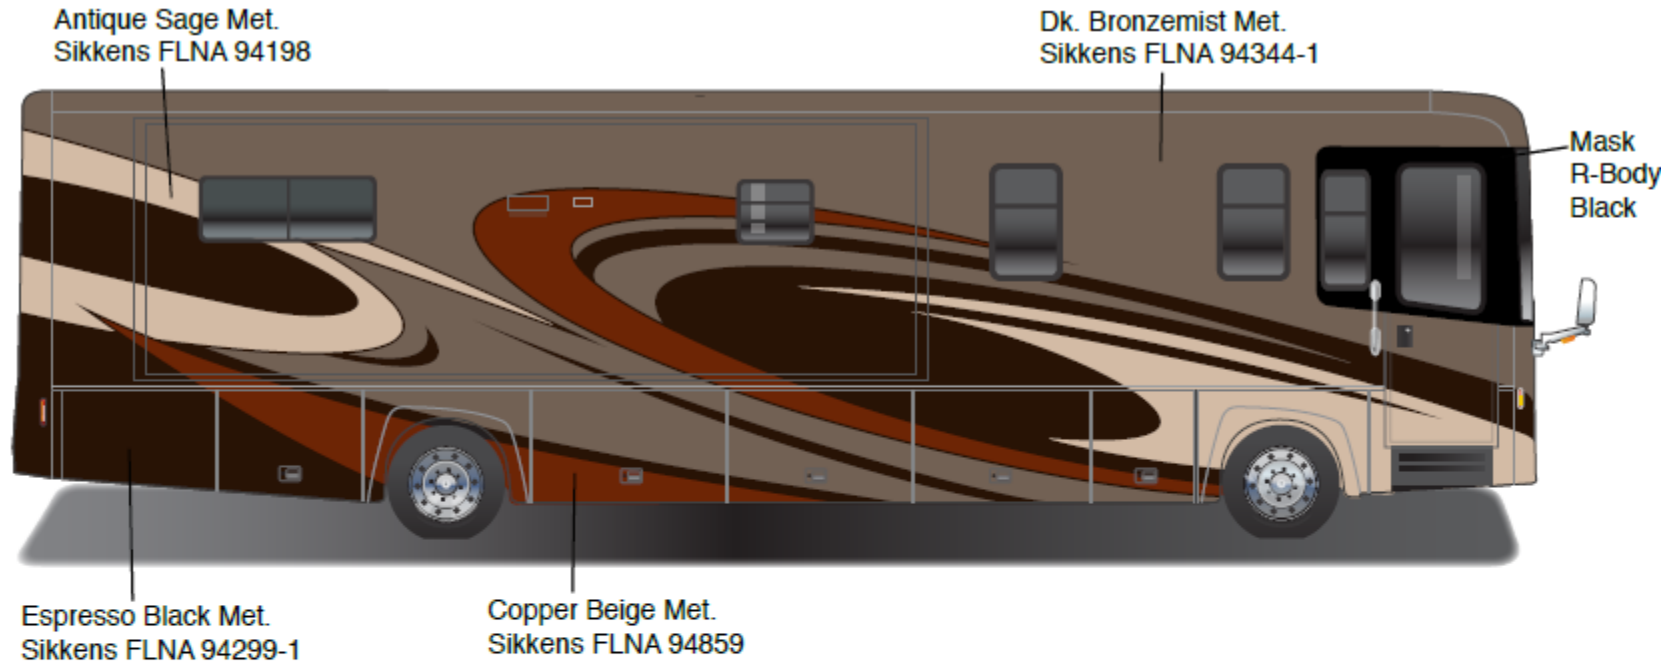

Journey - Full Body Paint Option Code 24L/Desert Canyon

Painted by CDI*