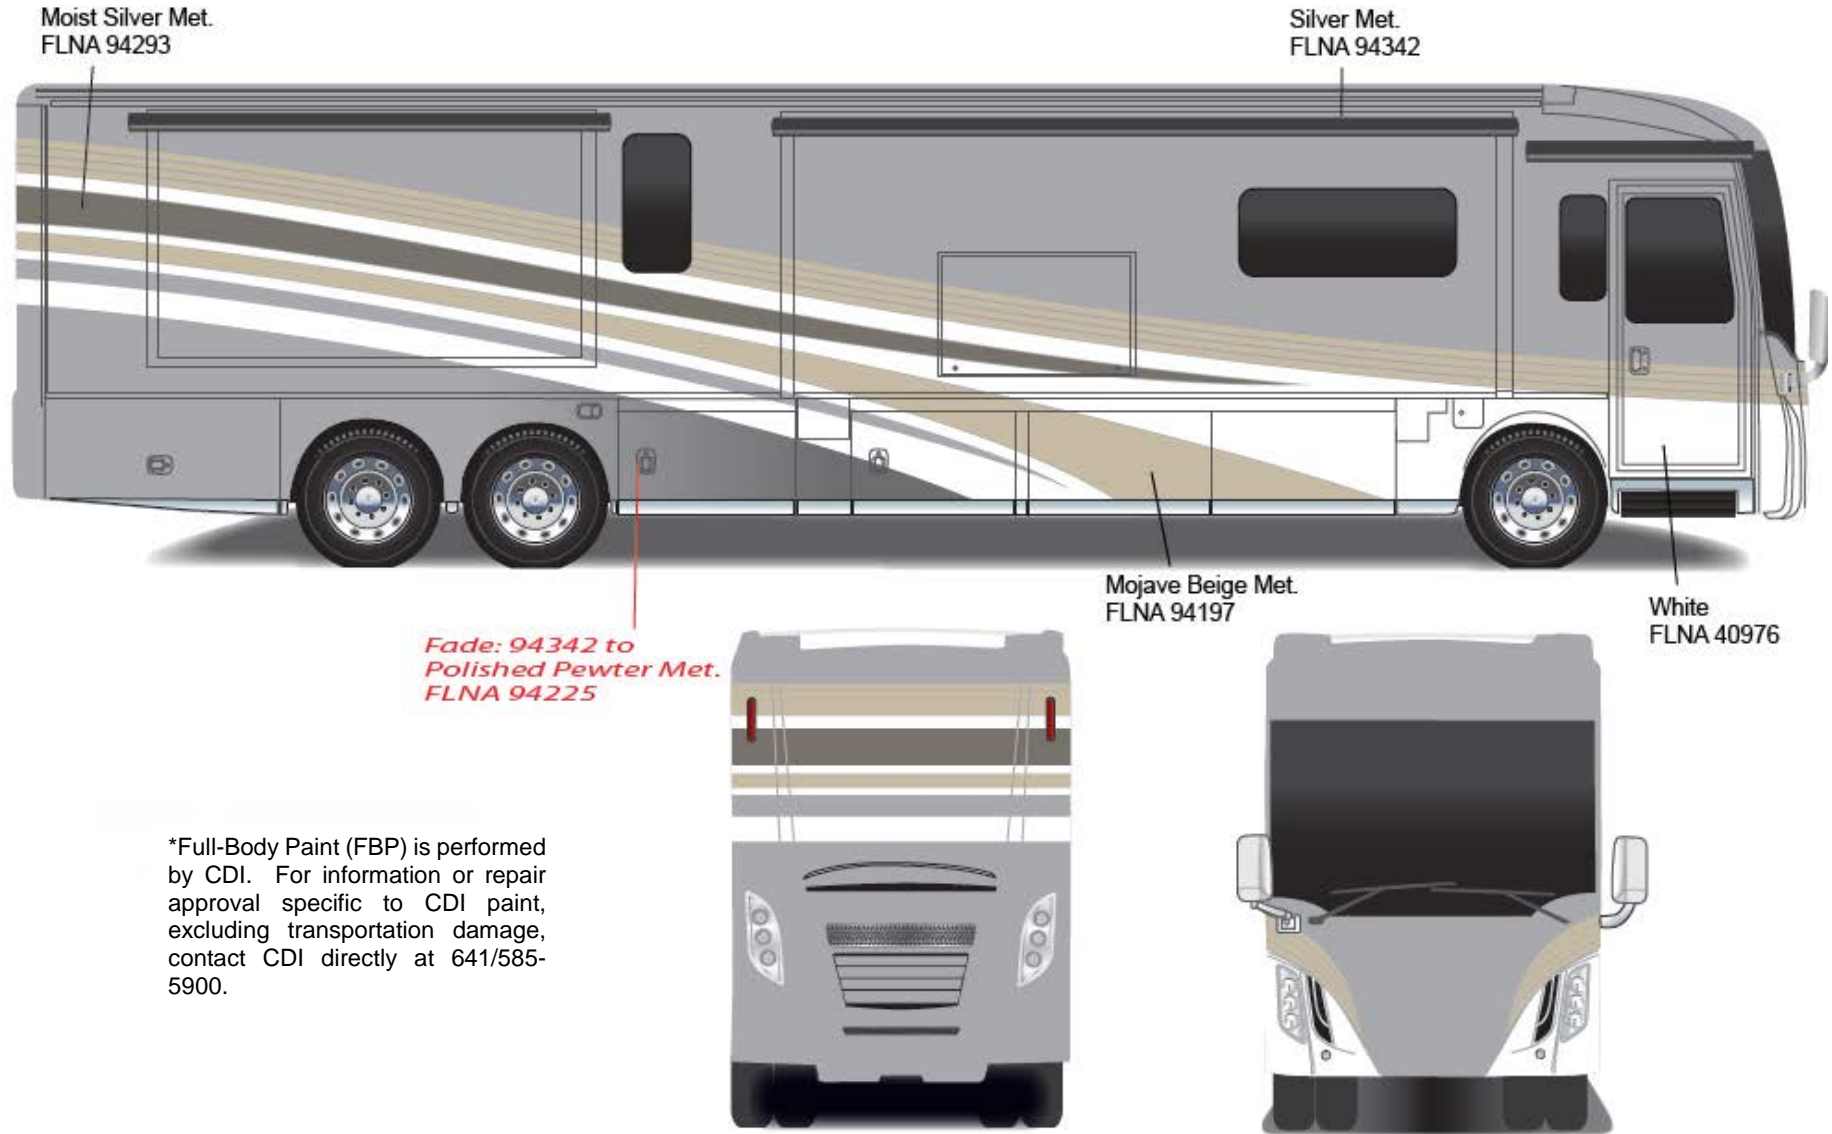

## Tour - Full Body Paint Option Code 95E/Platinum

Painted by CDI\*