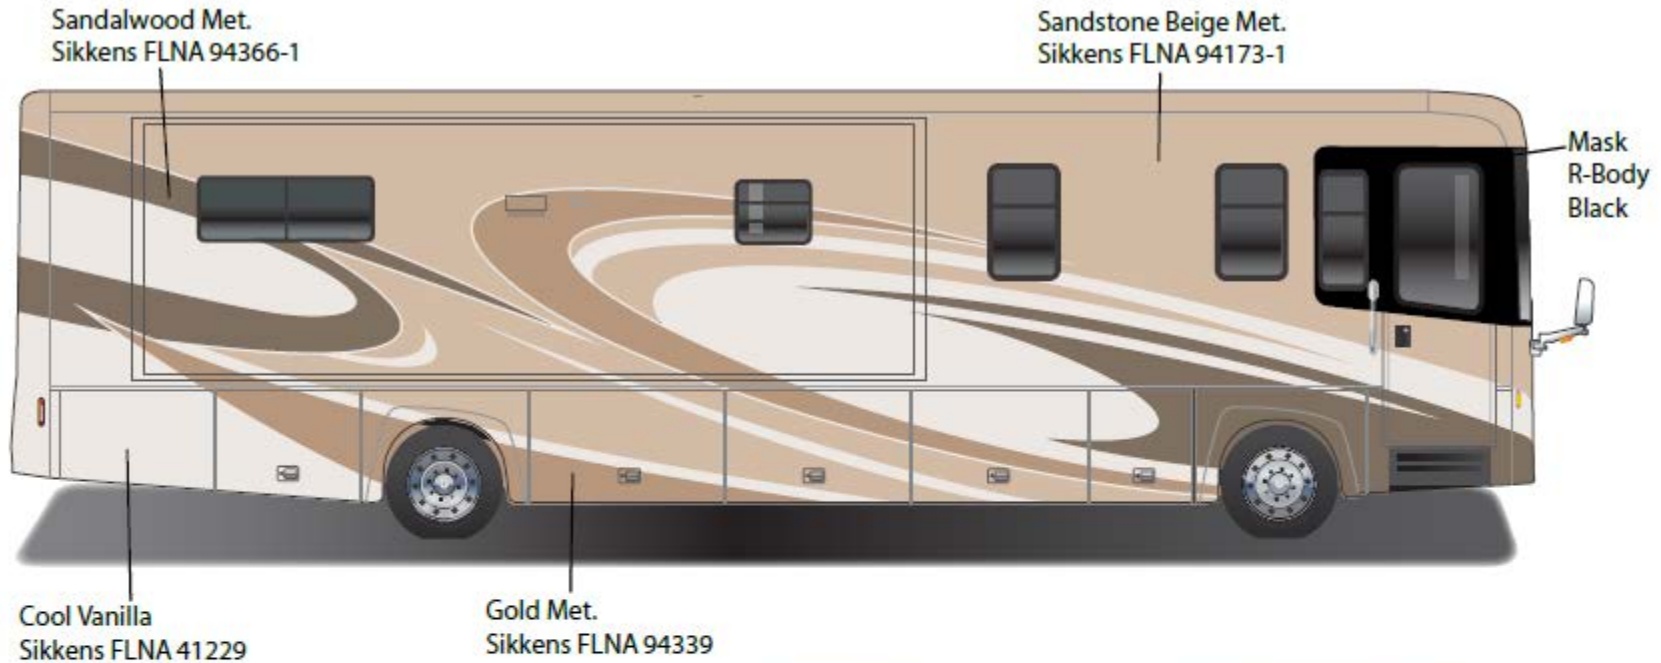

Journey - Full Body Paint Option Code 24H/Creamy Vanilla

Painted by CDI*