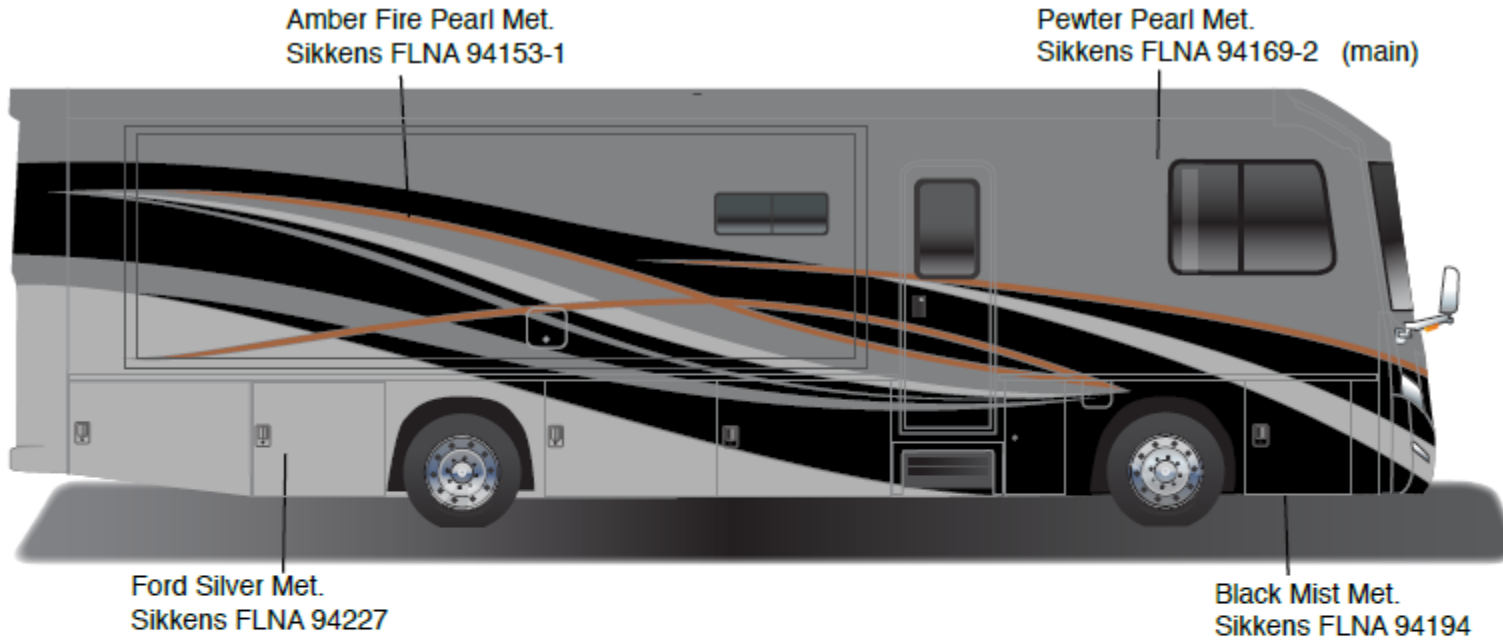

Forza - Full Body Paint Option Code 24B/Pewter

Painted by CDI*