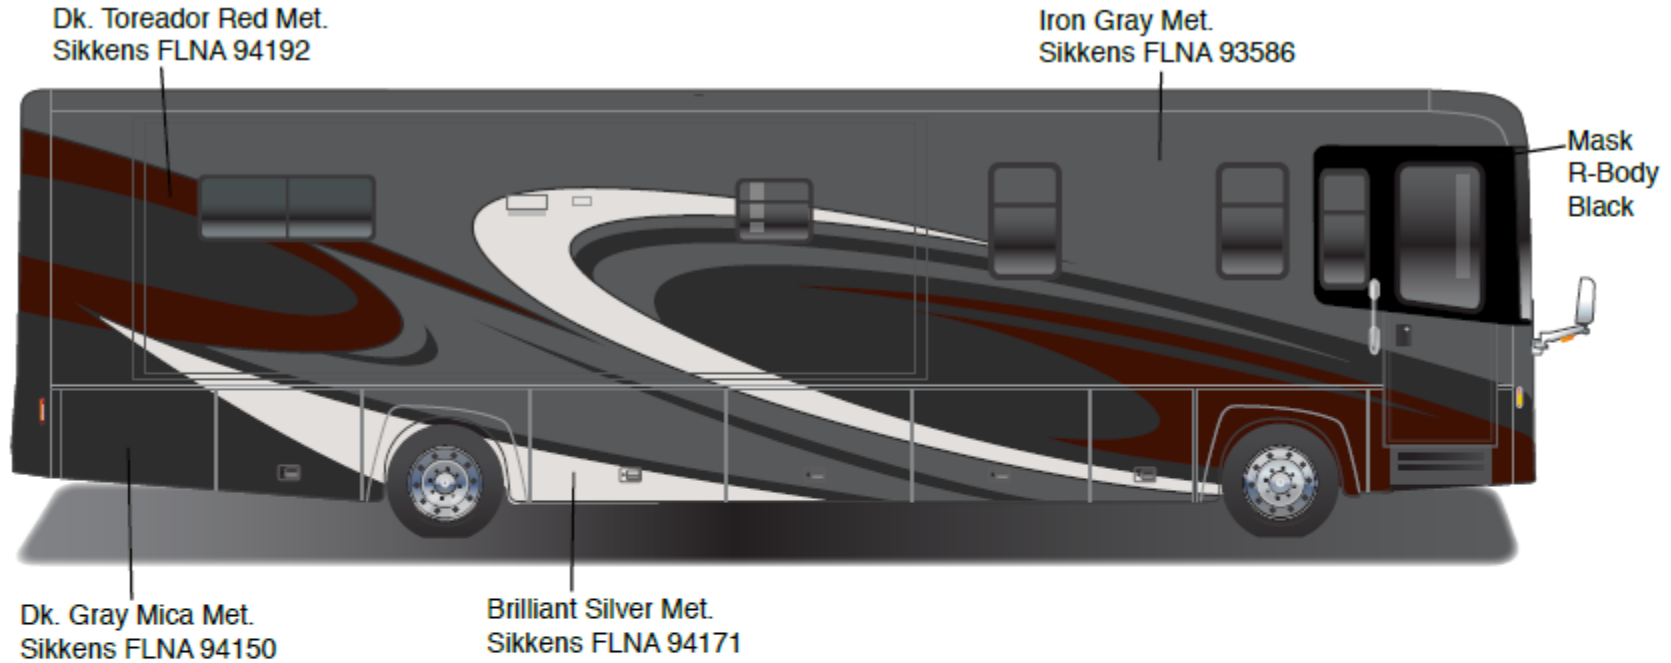

Journey - Full Body Paint Option Code 24C/Iron Gray

Painted by CDI*