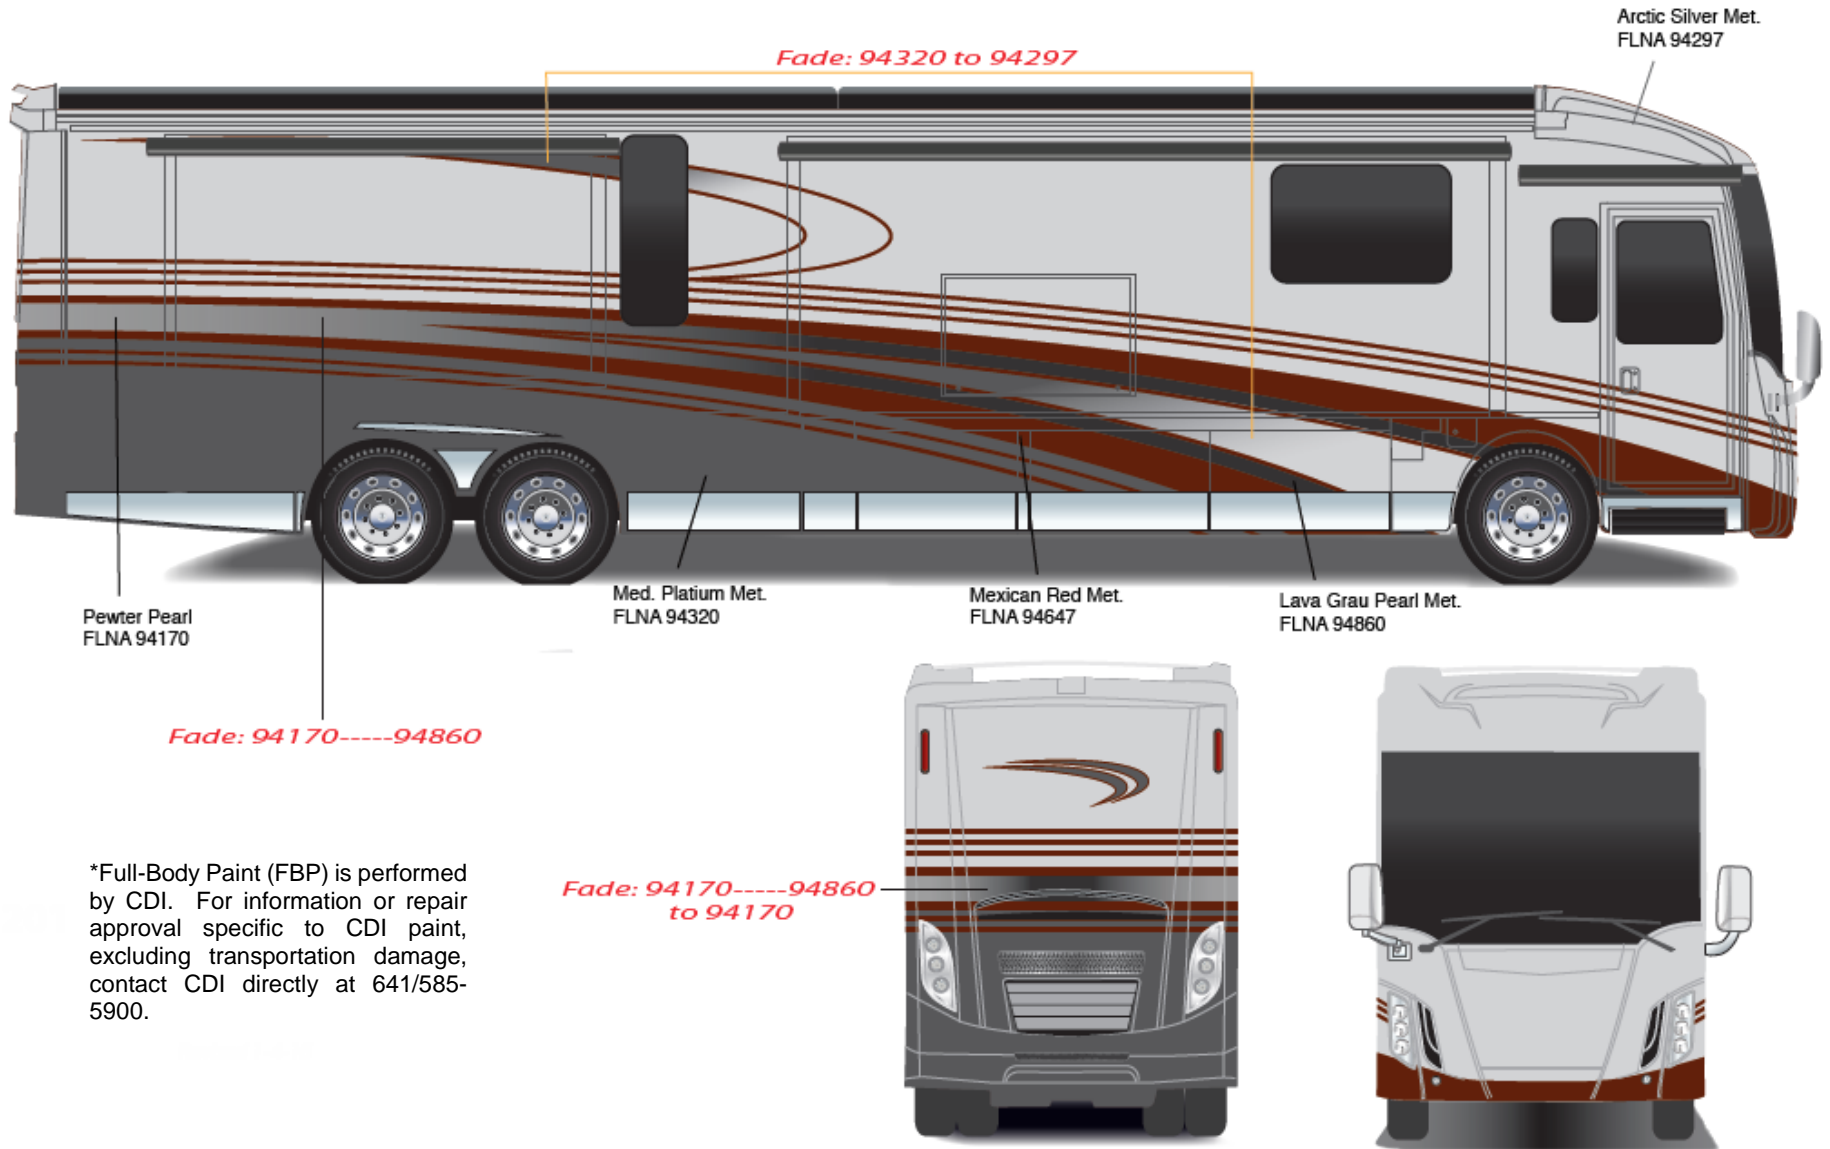

# Grand Tour - Full Body Paint Option Code 24B/Titanium

Painted by CDI\*