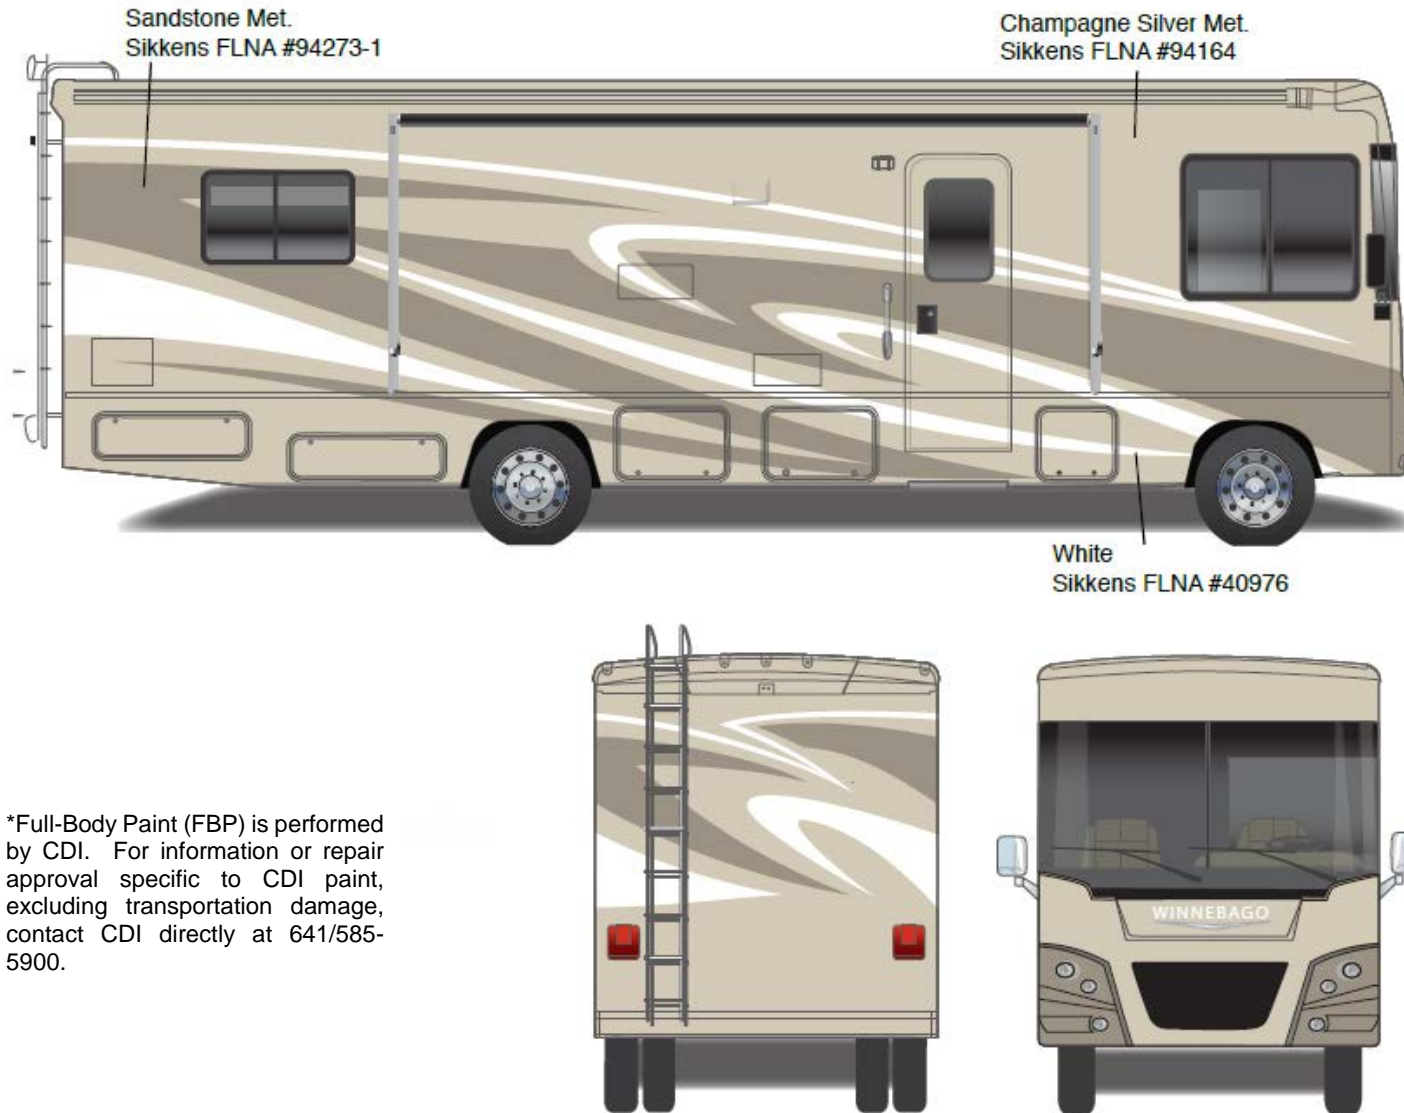

Vista - Full Body Paint Option Code 27A/Cream

Painted by CDI*

*Full-Body Paint (FBP) is performed by CDI. For information or repair approval specific to CDI paint, excluding transportation damage, contact CDI directly at 641/585-5900.