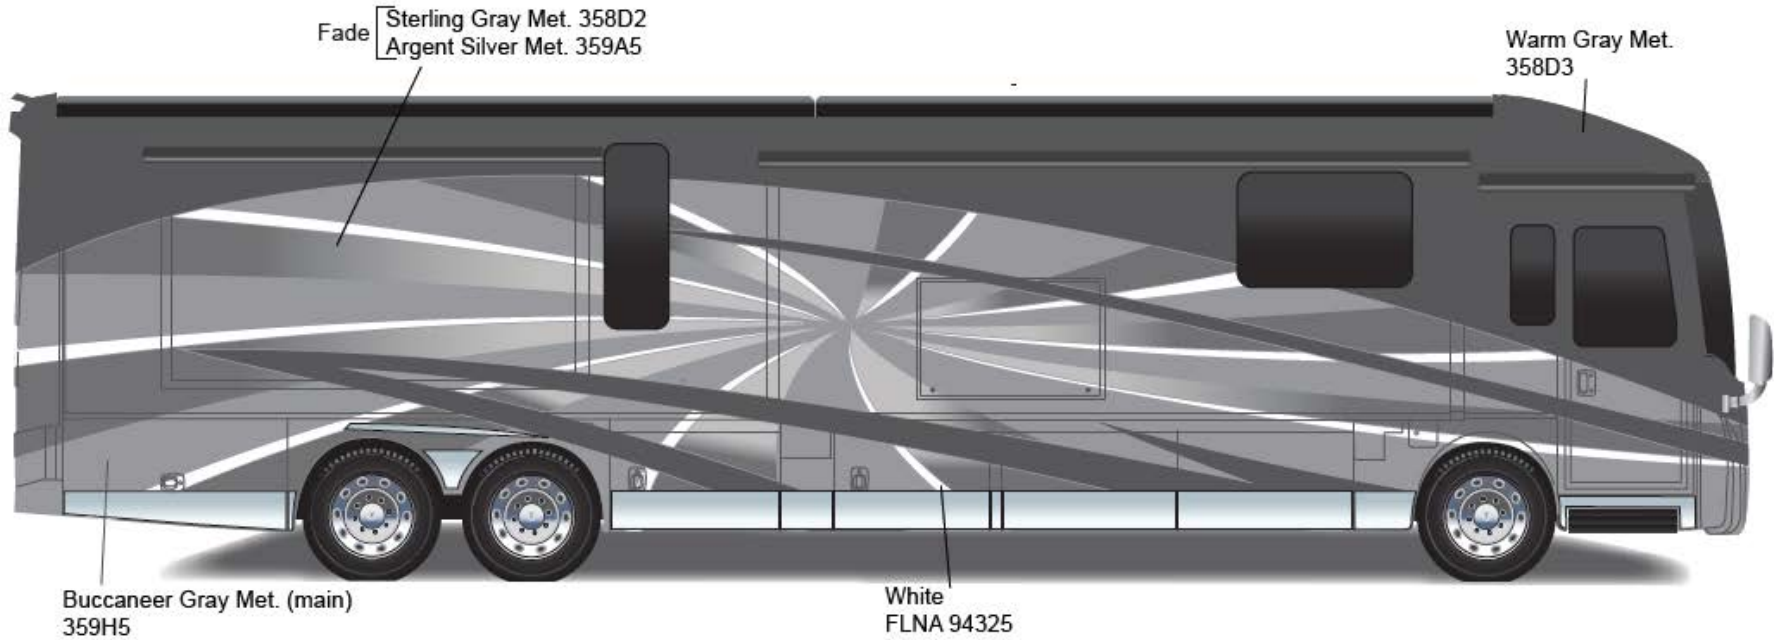

Grand Tour - Full Body Paint Option Code 92A/Solar Stone

Painted by CDI*