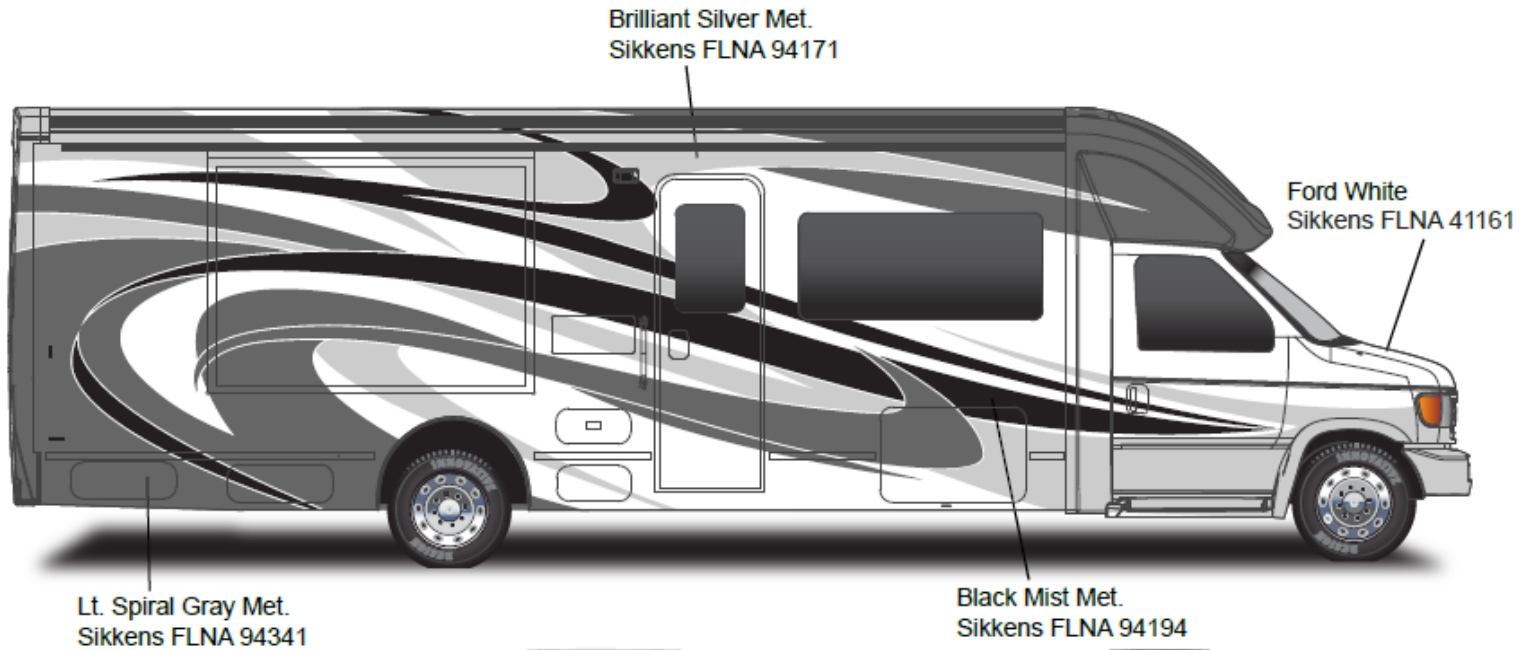

Aspect - Full Body Paint Option Code 24C/Silver Smoke

Painted by CDI*