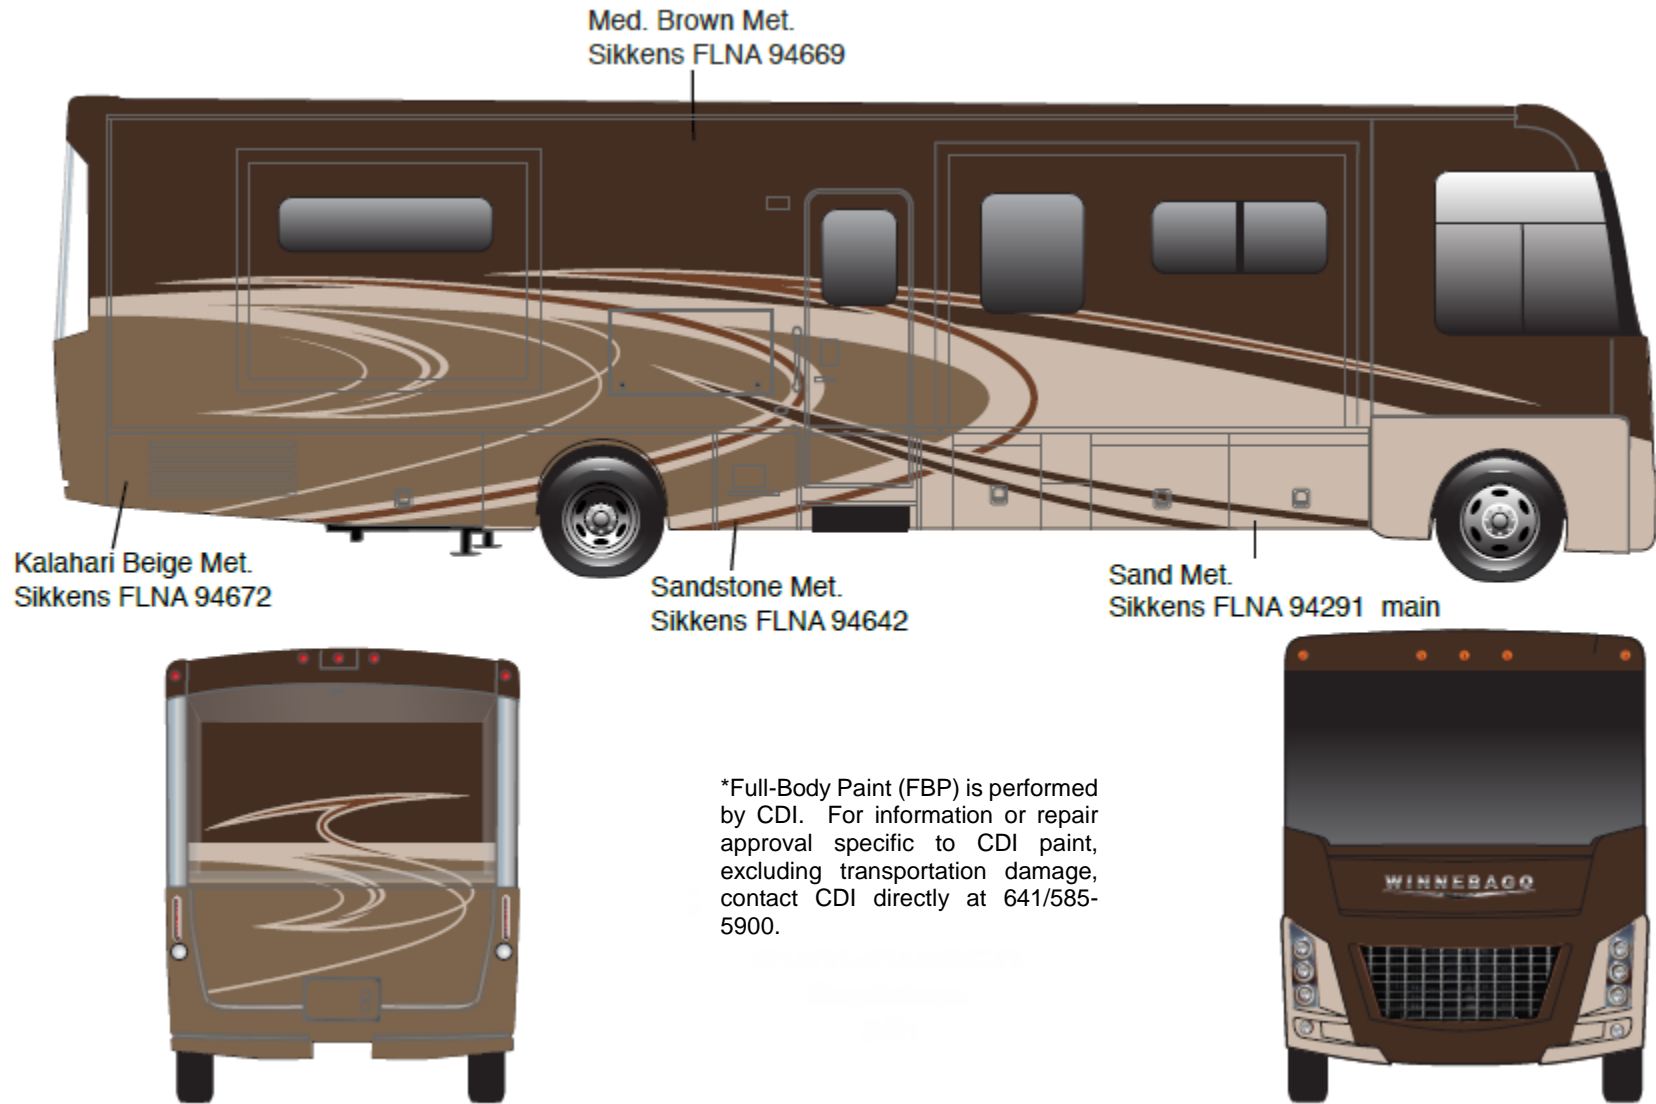

Adventurer - Full Body Paint Option Code 24H/Sandstone

Painted by CDI*