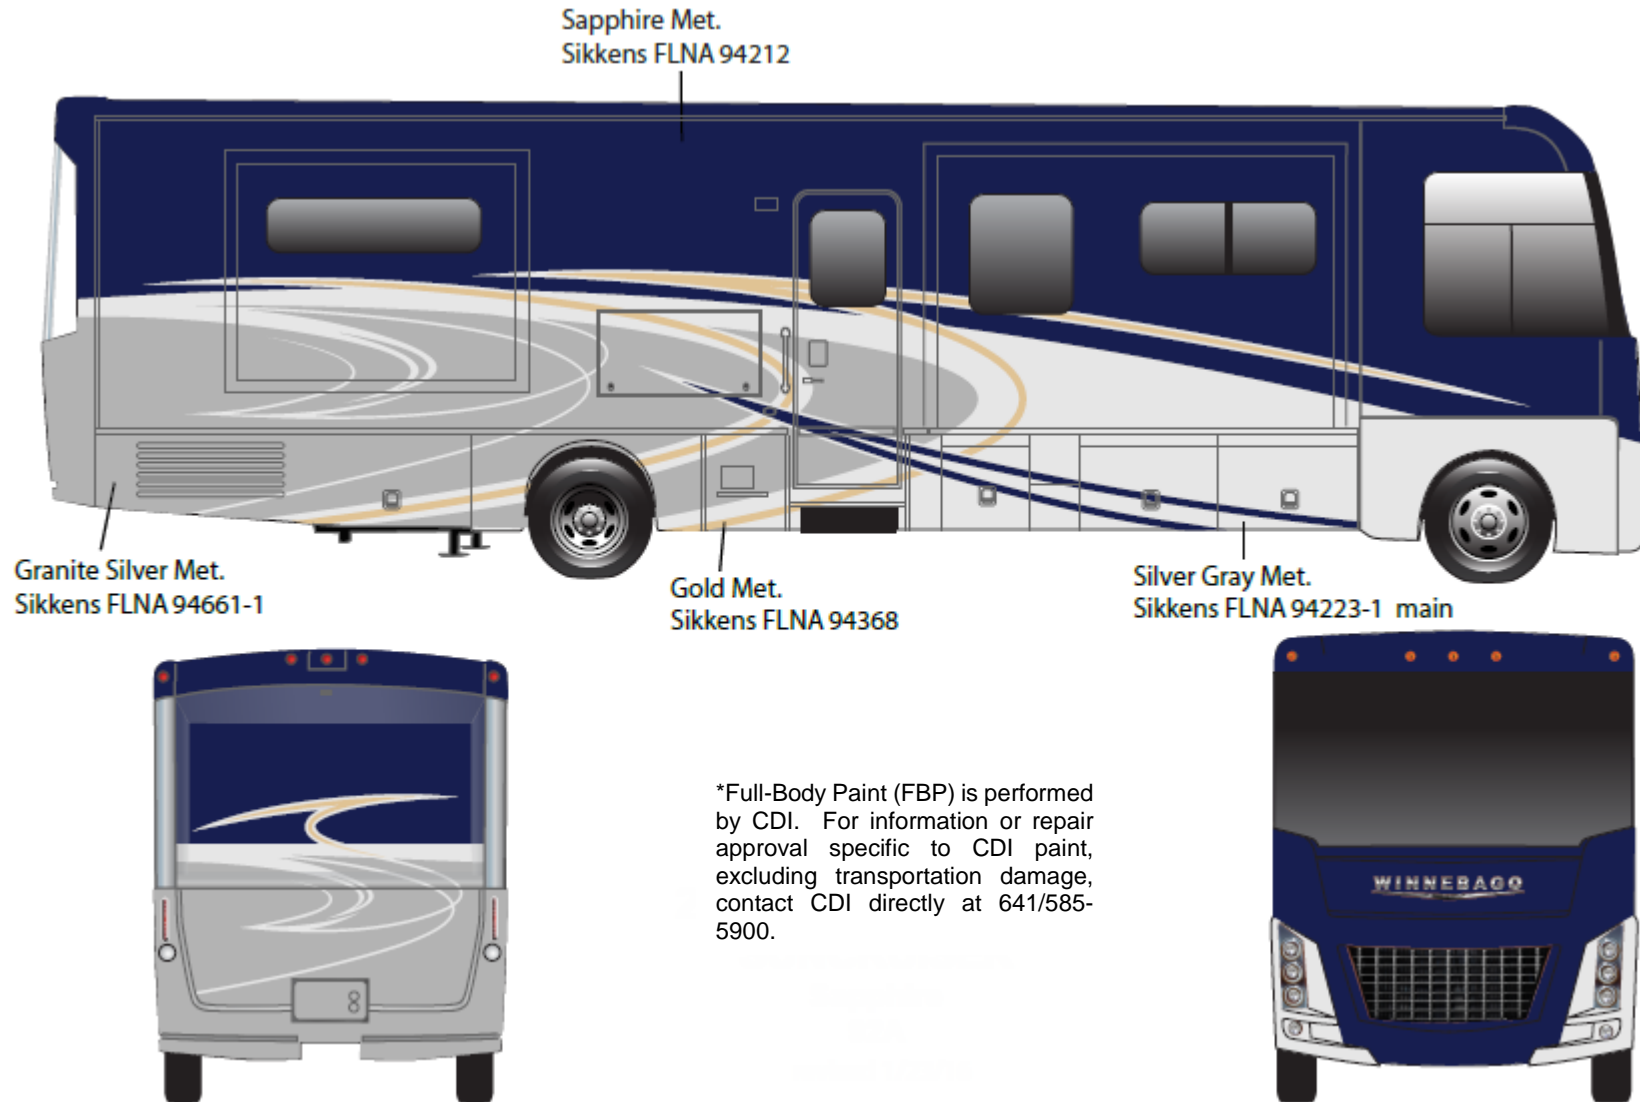

Adventurer - Full Body Paint Option Code 92A/Sapphire

Painted by CDI*