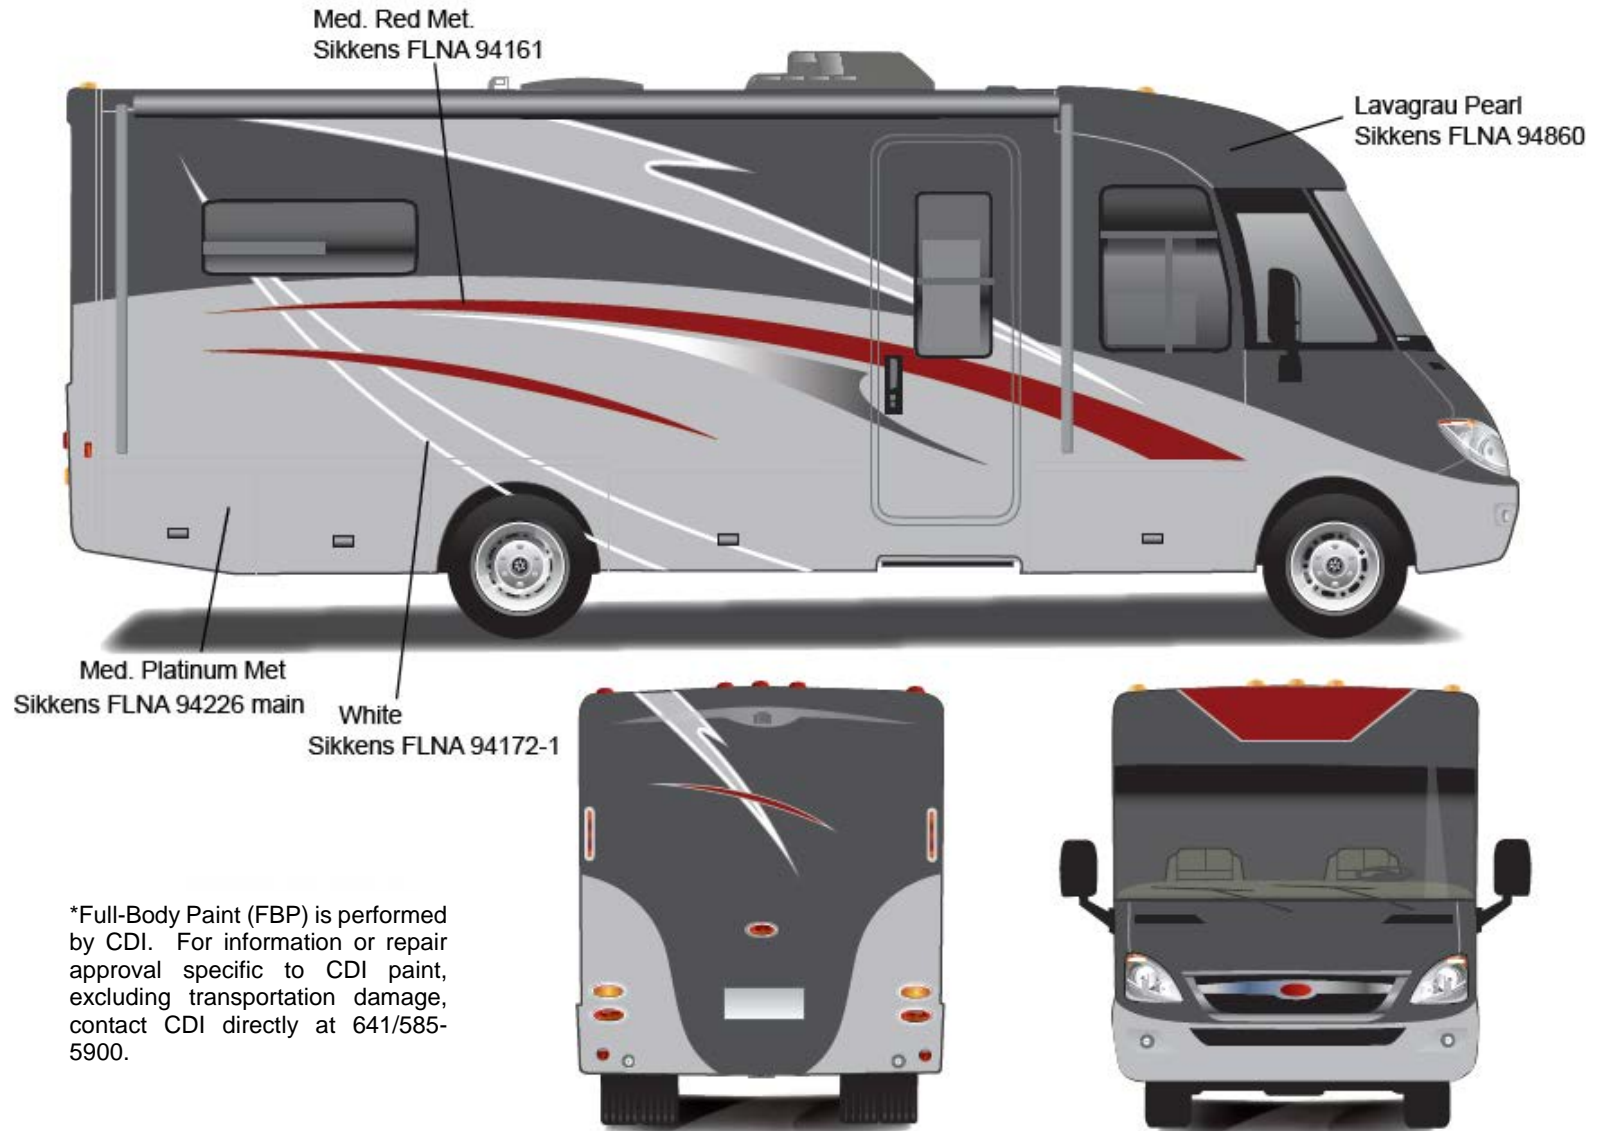

Via - Full Body Paint Option Code 92A/Stormy Gray

Painted by CDI*