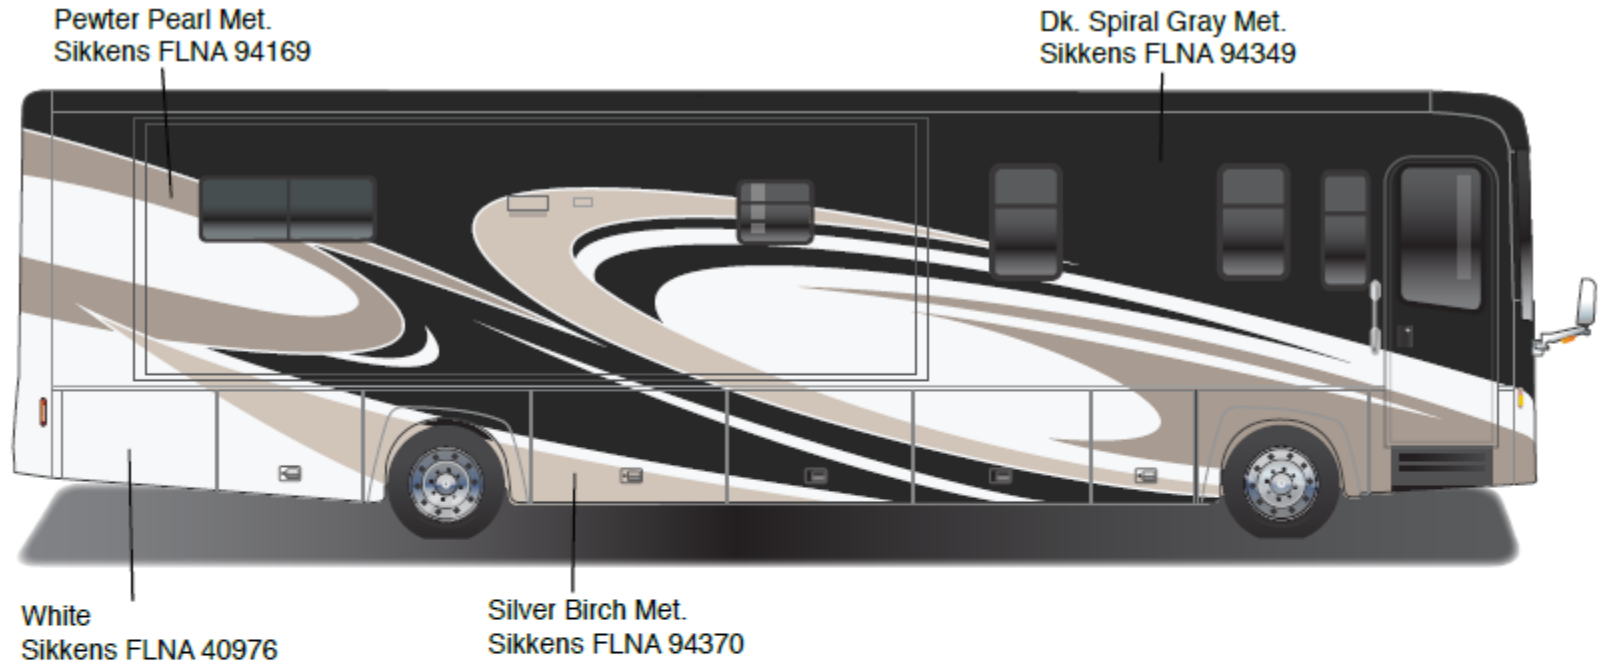

Journey - Full Body Paint Option Code 24B/Gray Mica

Painted by CDI*