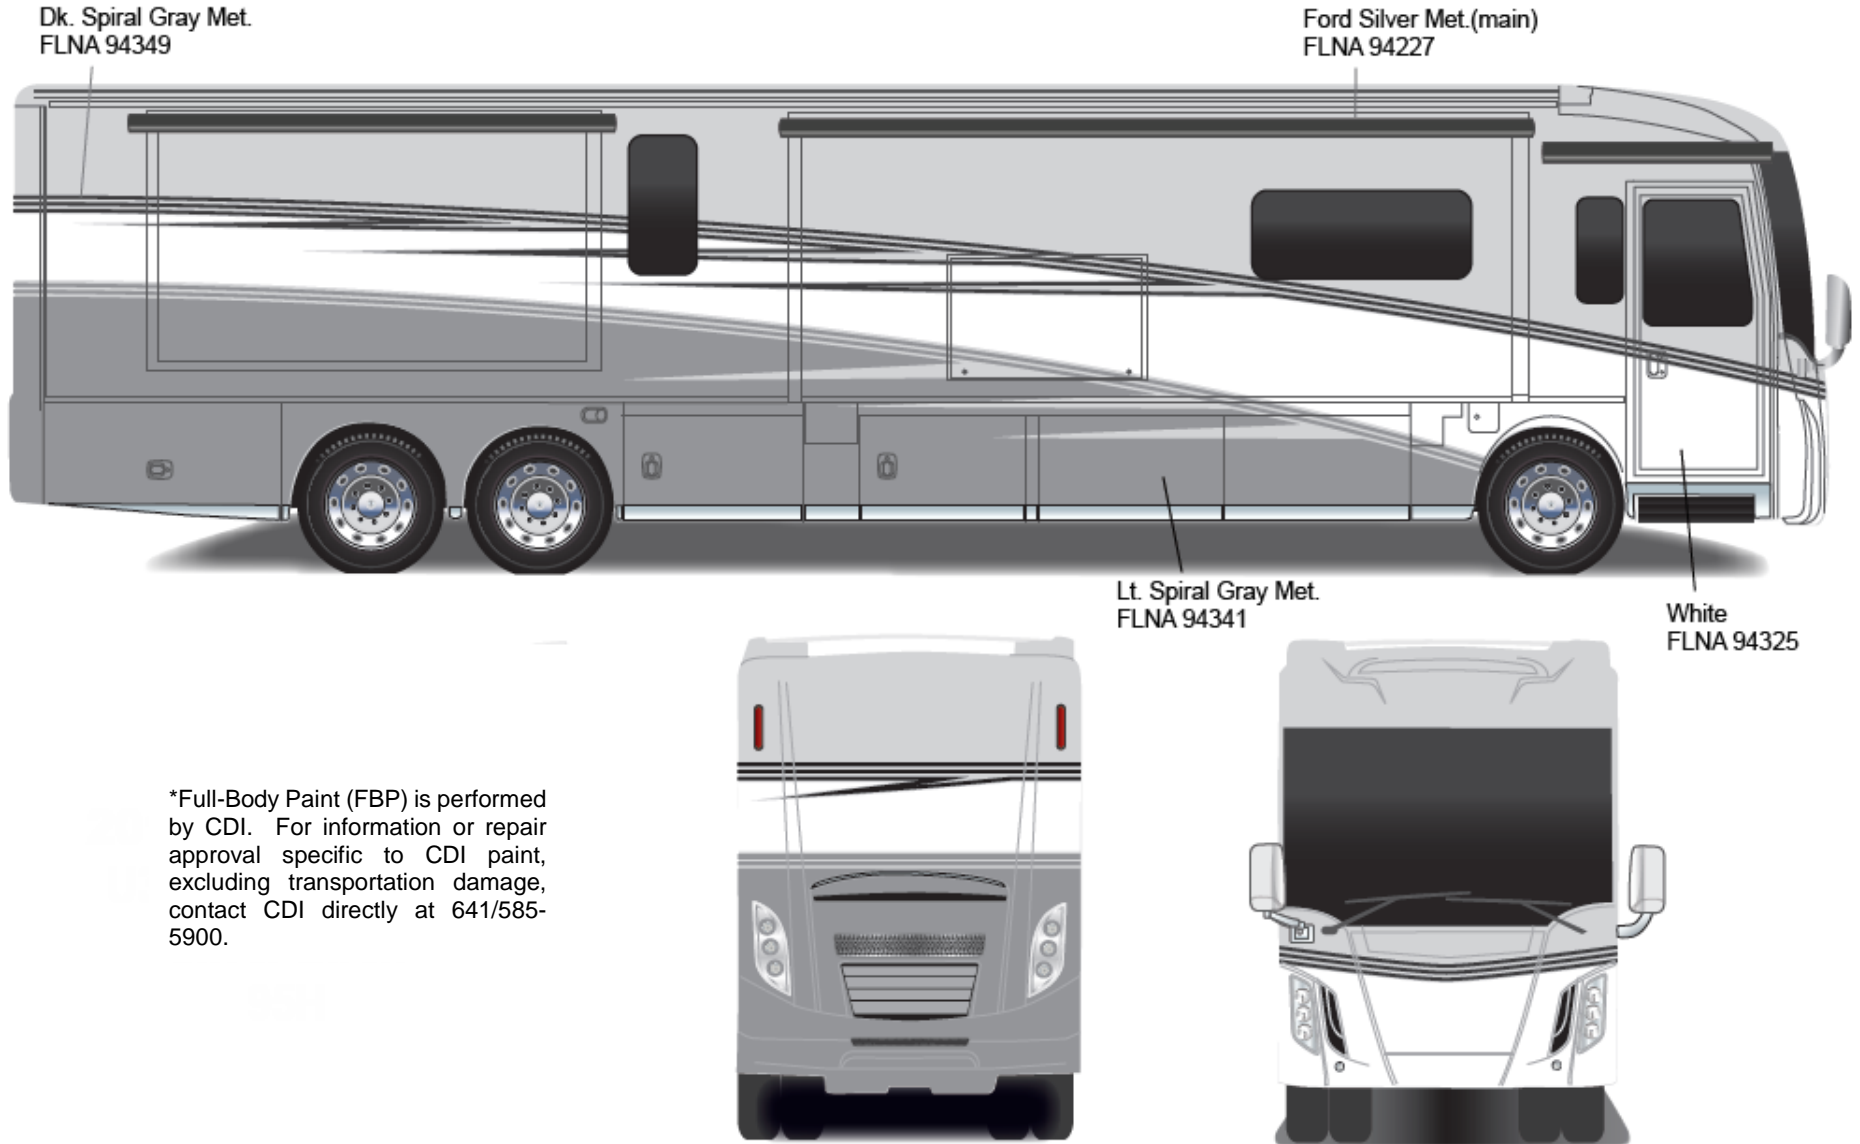

Tour - Full Body Paint Option Code 95H/Silver Birch

Painted by CDI*

*Full-Body Paint (FBP) is performed by CDI. For information or repair approval specific to CDI paint, excluding transportation damage, contact CDI directly at 641/585-5900.