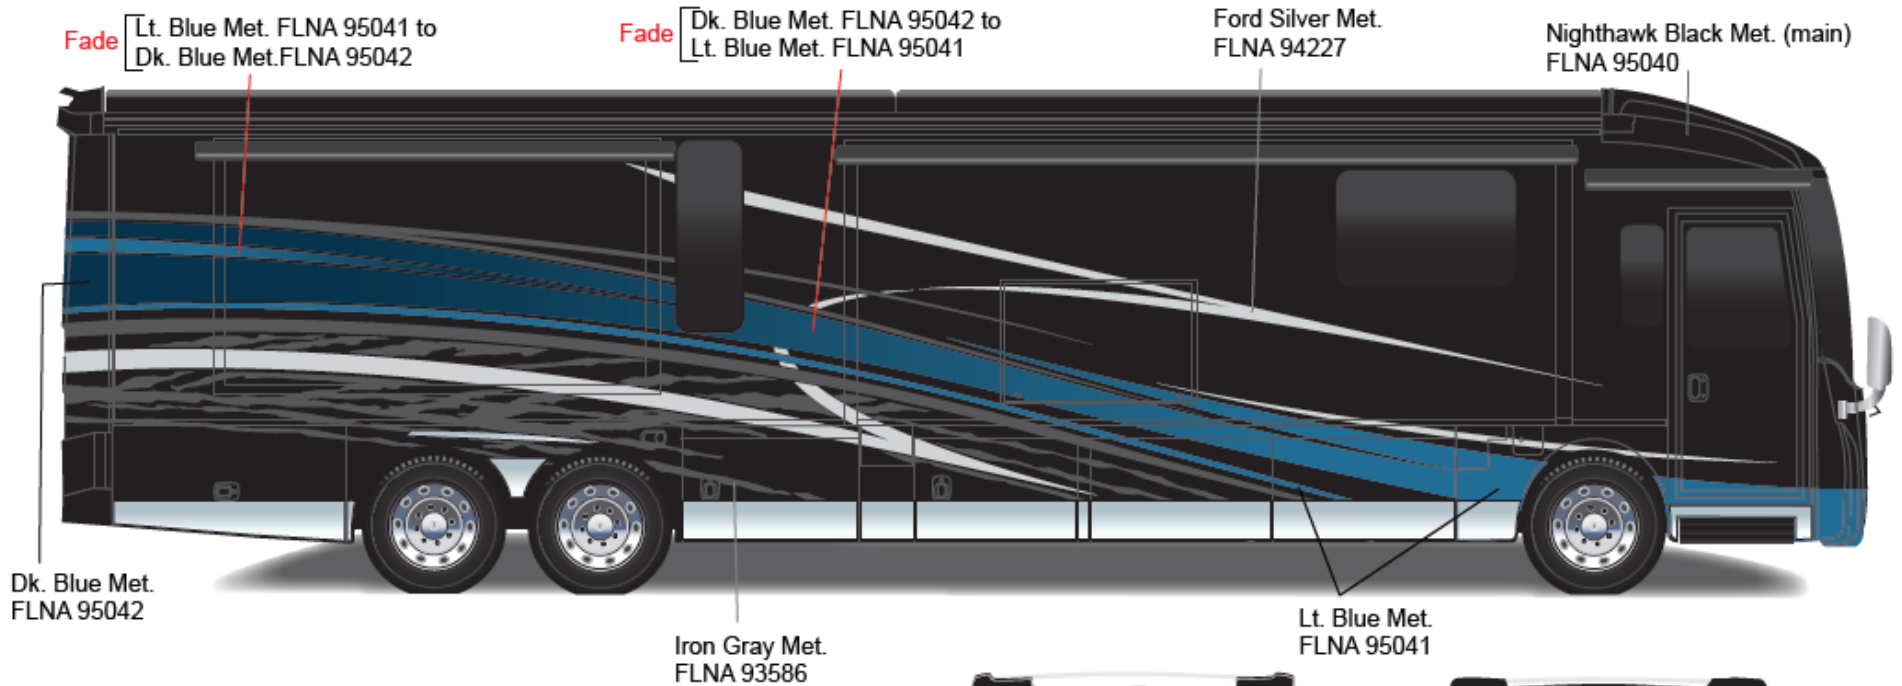

Grand Tour - Full Body Paint Option Code 95M/Midnight

Painted by CDI*

*Full-Body Paint (FBP) is performed by CDI. For information or repair approval specific to CDI paint, excluding transportation damage, contact CDI directly at 641/585-5900.