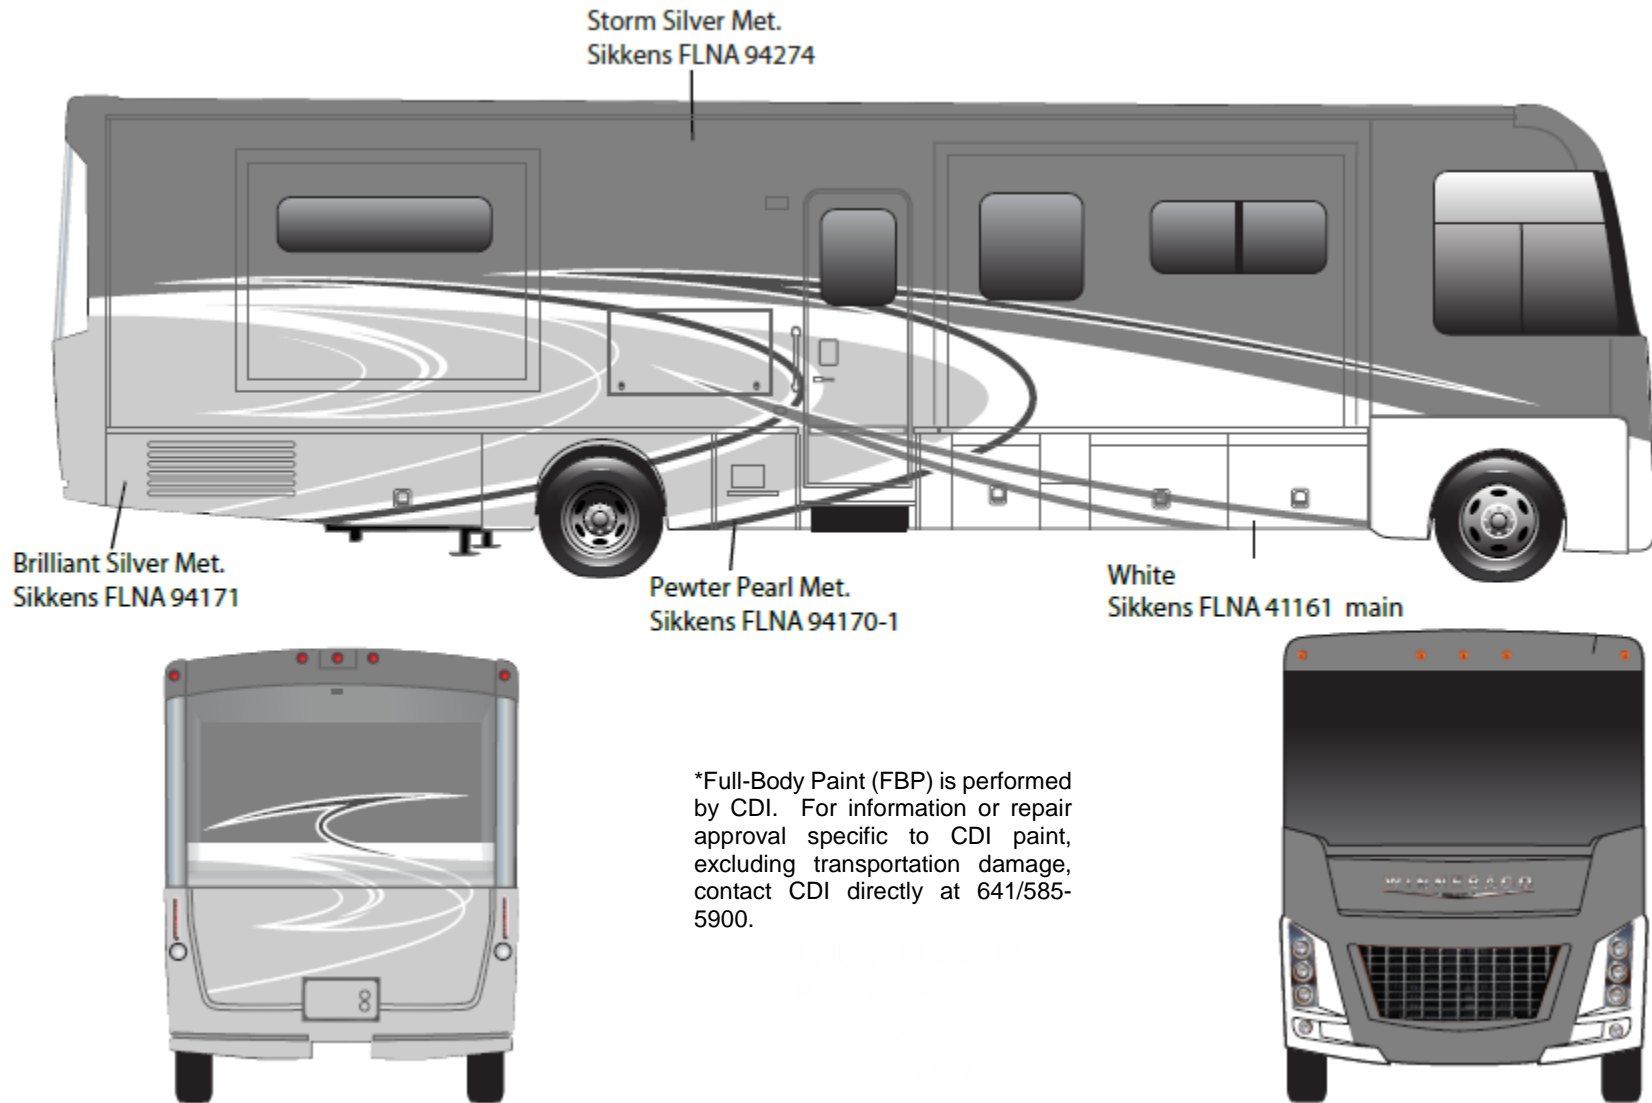

## *Adventurer - Full Body Paint Option Code 27A/Pewter Pearl*

Painted by CDI\*