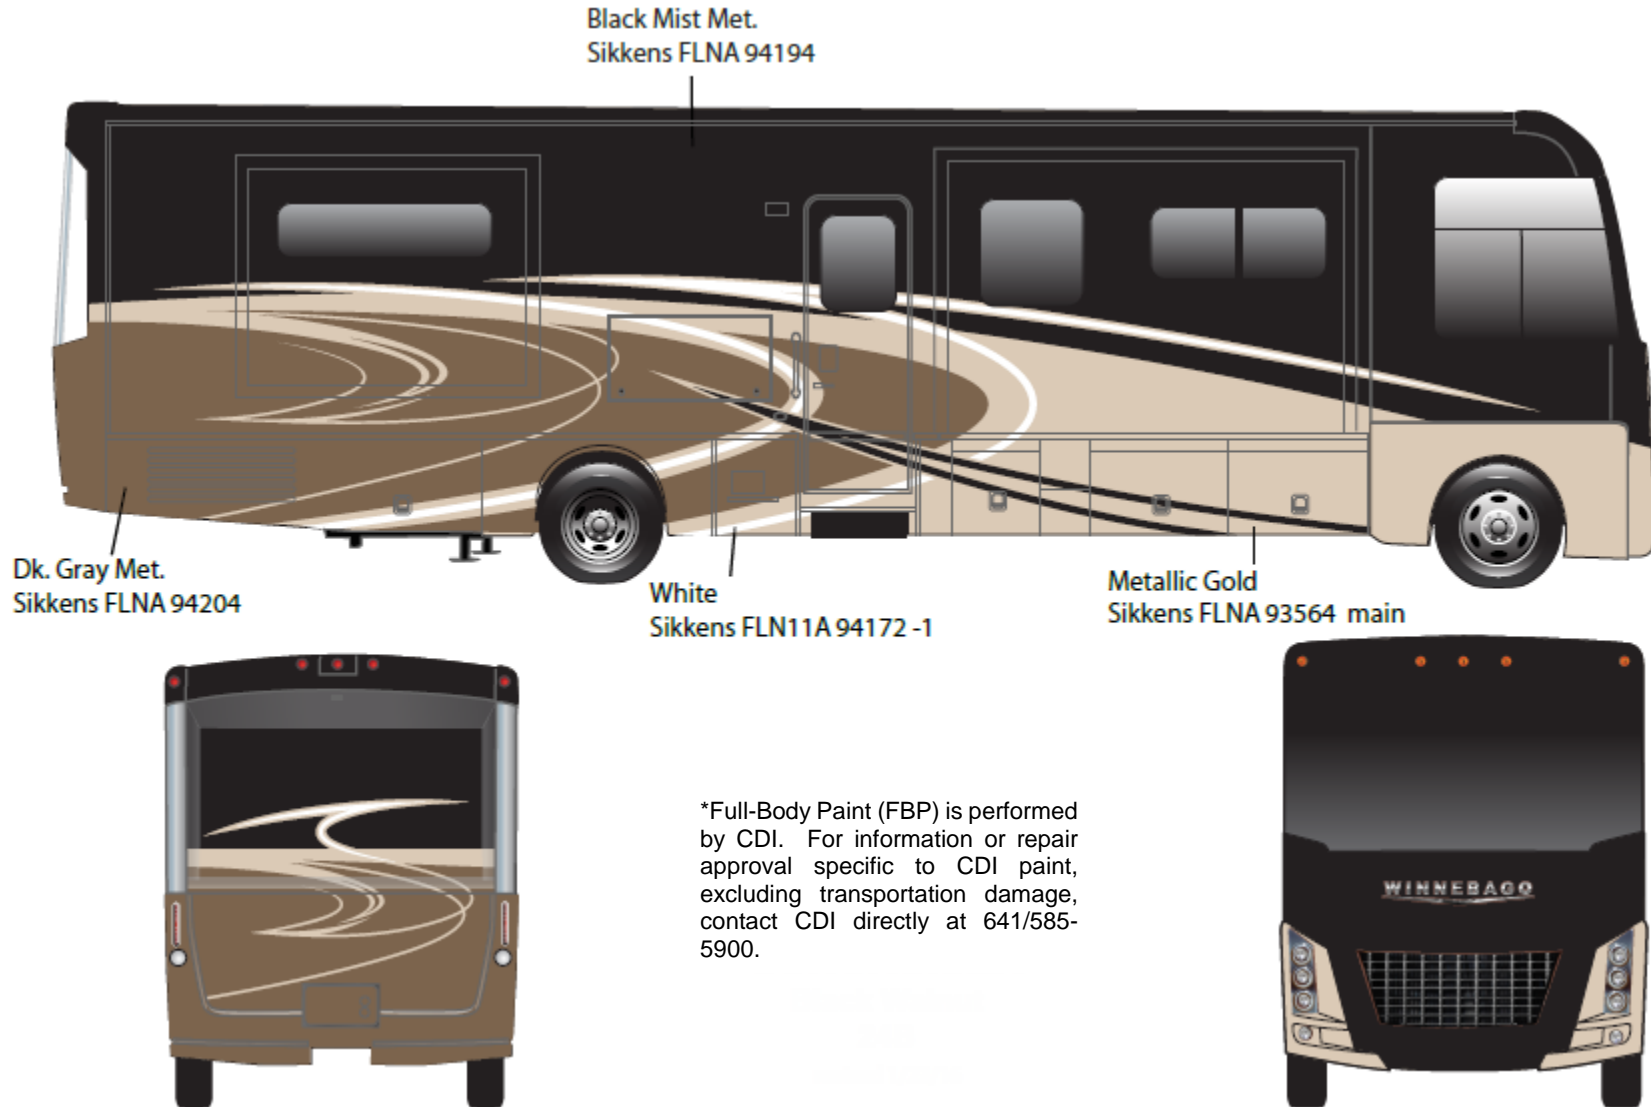

Adventurer - Full Body Paint Option Code 24B/Black Walnut

Painted by CDI*

*Full-Body Paint (FBP) is performed by CDI. For information or repair approval specific to CDI paint, excluding transportation damage, contact CDI directly at 641/585-5900.