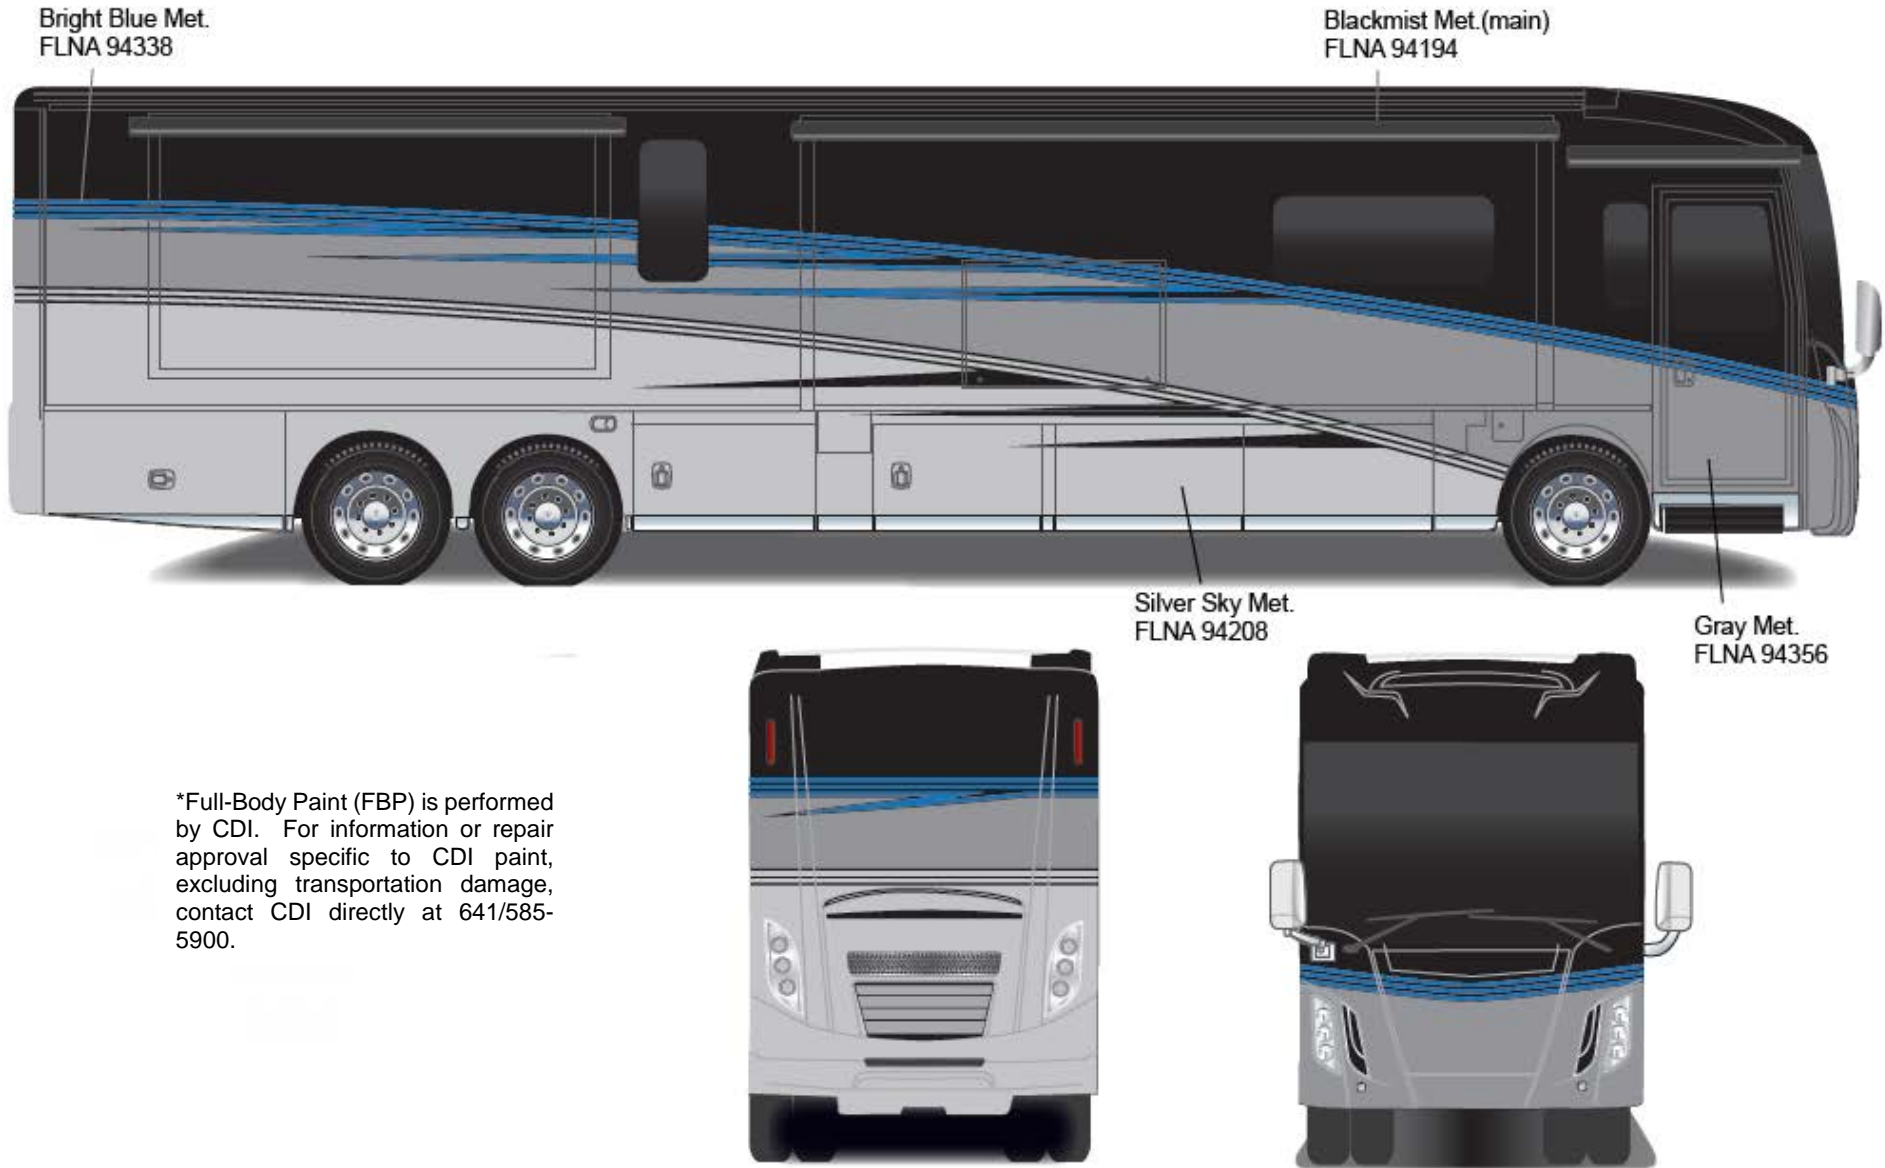

Tour - Full Body Paint Option Code 95M/Azure

Painted by CDI*

*Full-Body Paint (FBP) is performed by CDI. For information or repair approval specific to CDI paint, excluding transportation damage, contact CDI directly at 641/585-5900.