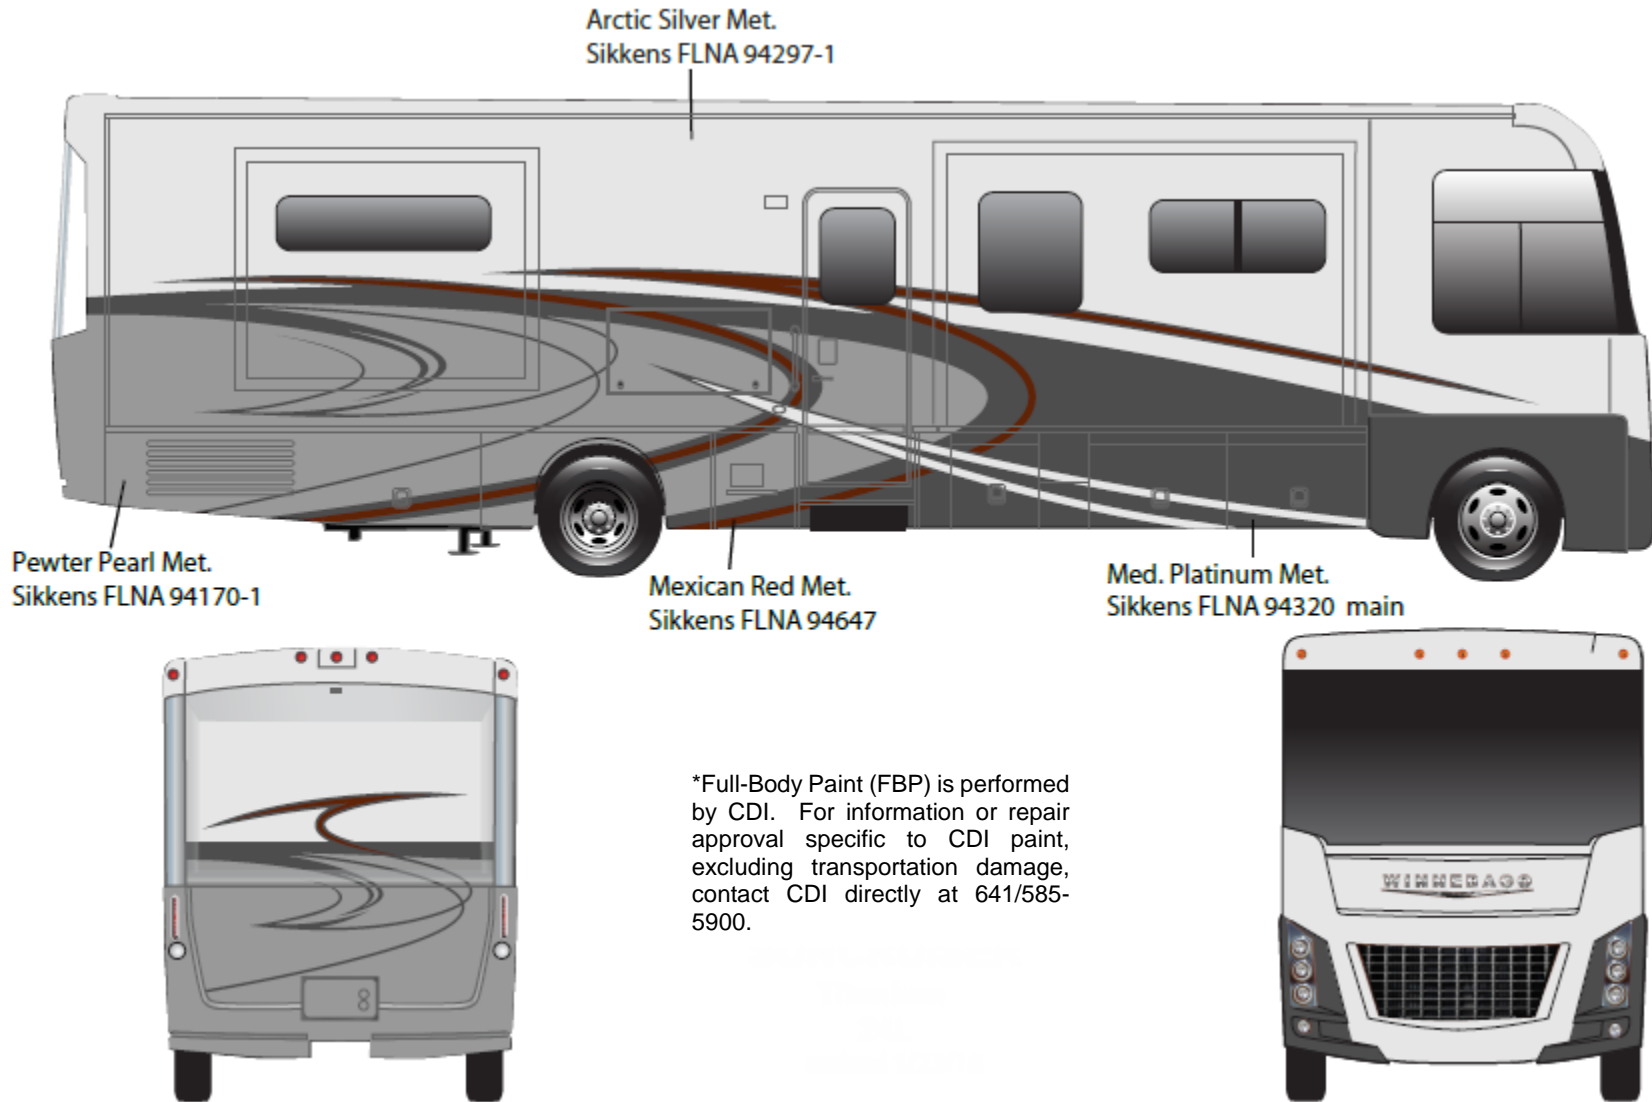

Adventurer - Full Body Paint Option Code 24L/Titanium

Painted by CDI*