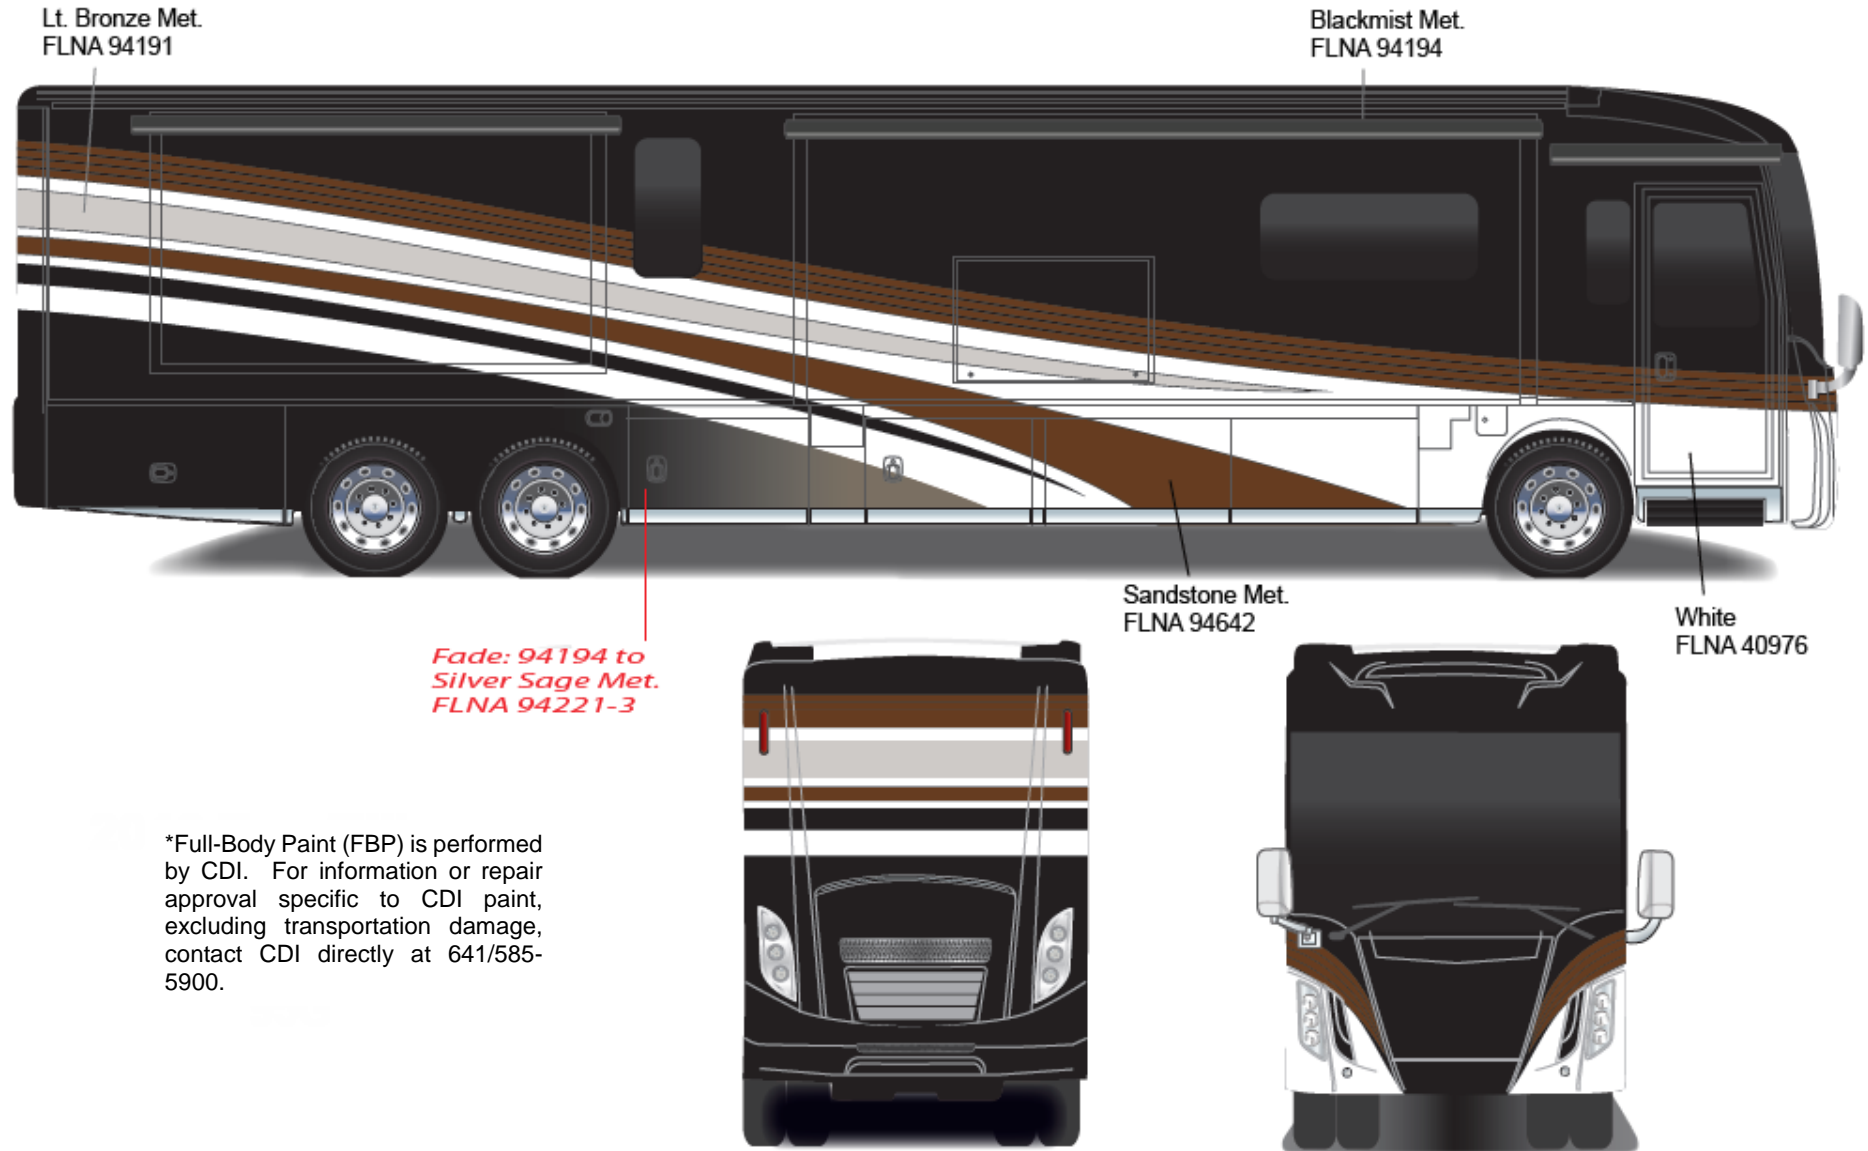

Tour - Full Body Paint Option Code 95G/Autumn Frost

Painted by CDI*

*Fade: 94194 to
Silver Sage Met.
FLNA 94221-3*

*Full-Body Paint (FBP) is performed by CDI. For information or repair approval specific to CDI paint, excluding transportation damage, contact CDI directly at 641/585-5900.