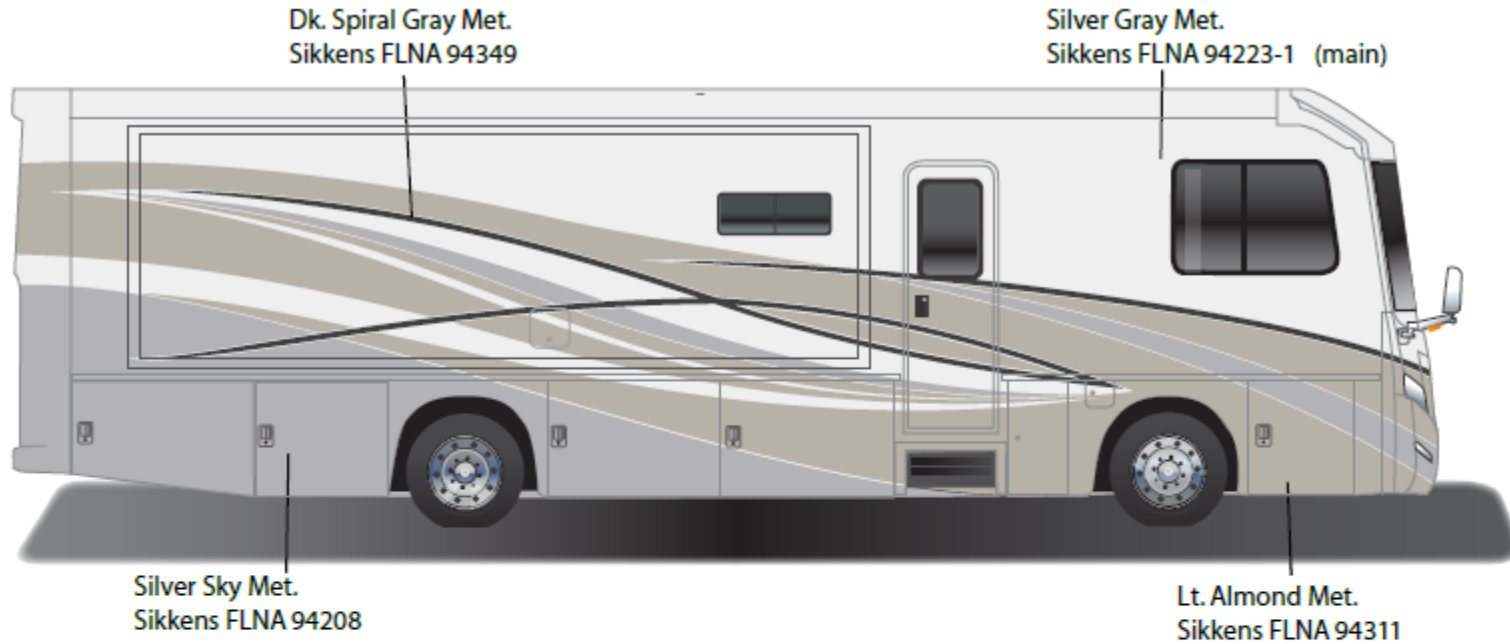

Forza - Full Body Paint Option Code 24L/Silver Sky

Painted by CDI*