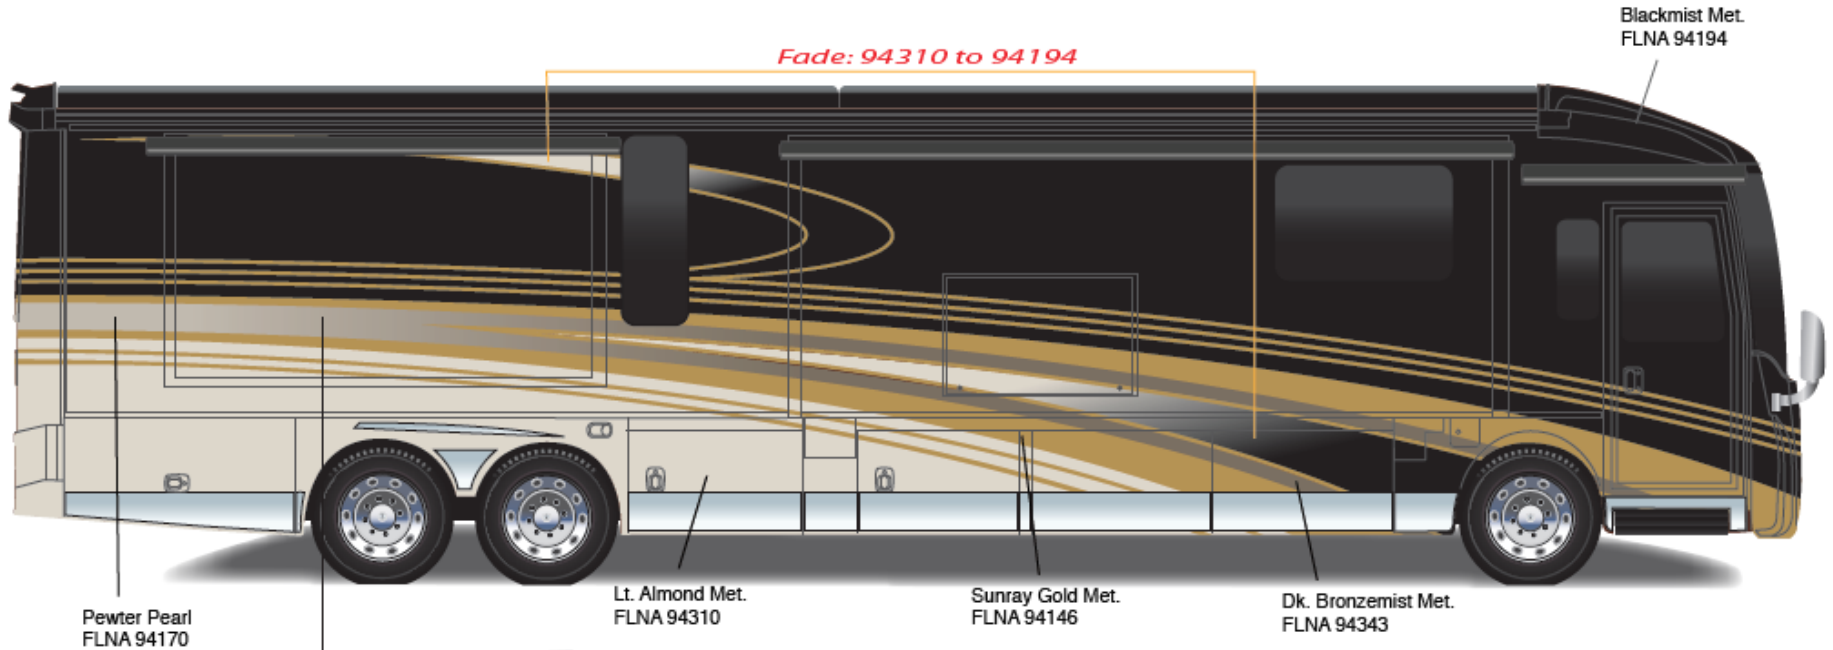

Grand Tour - Full Body Paint Option Code 24H/Sunray

Painted by CDI*