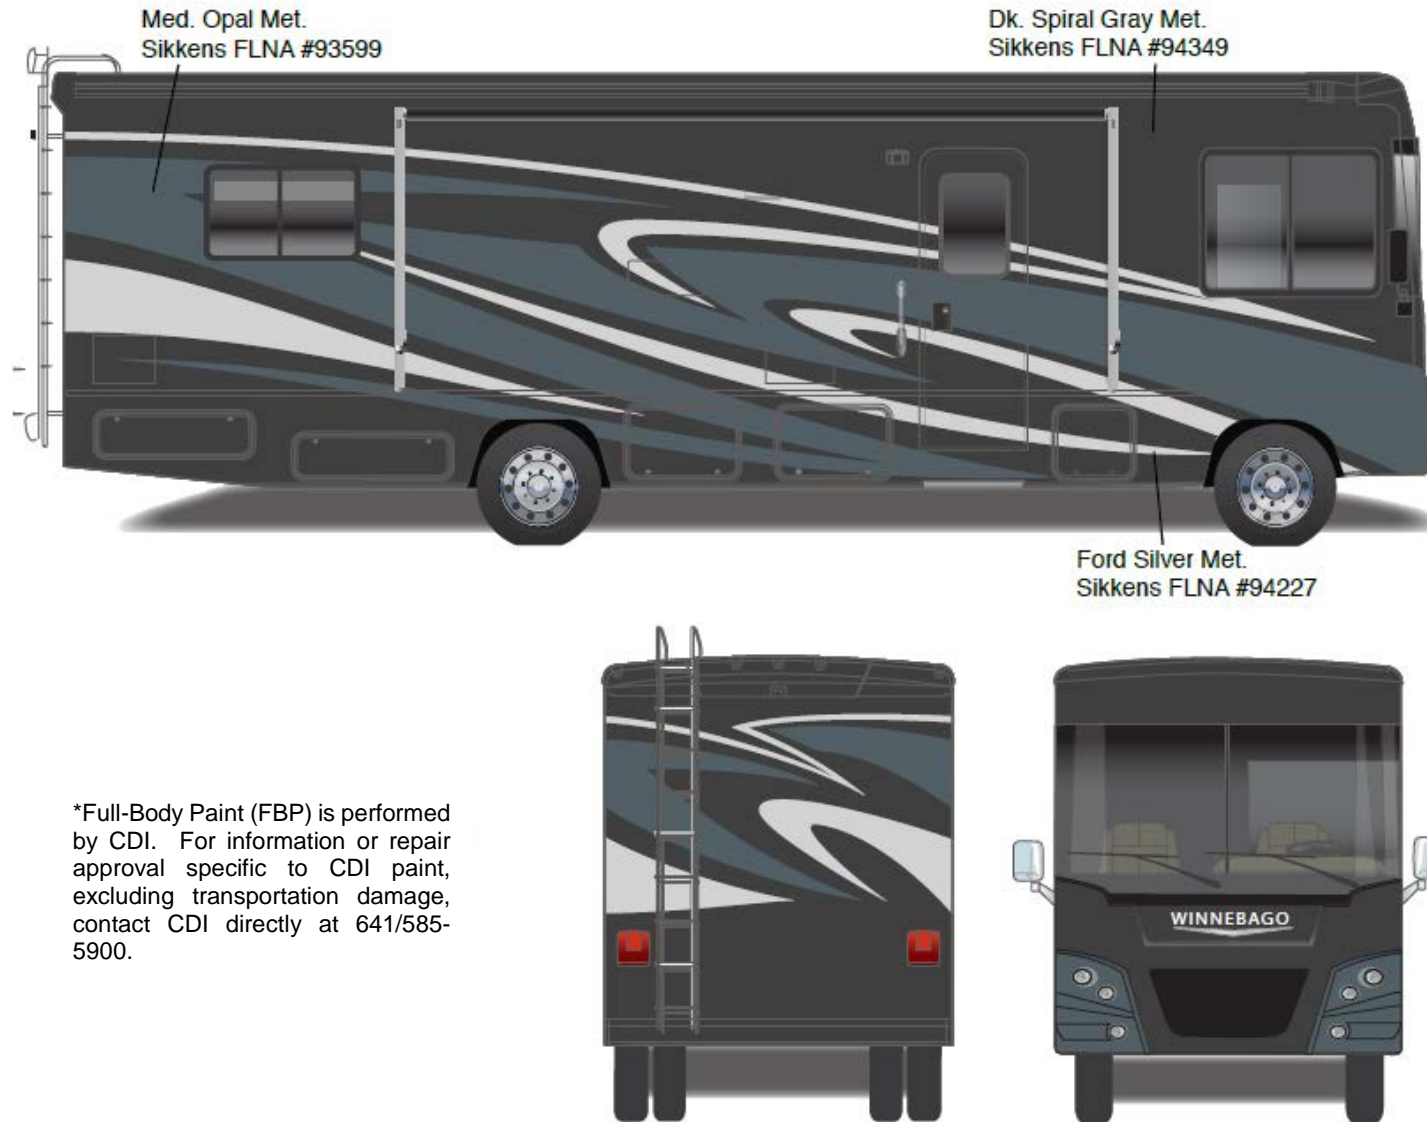

Vista - Full Body Paint Option Code 24B/Spiral Gray

Painted by CDI*

*Full-Body Paint (FBP) is performed by CDI. For information or repair approval specific to CDI paint, excluding transportation damage, contact CDI directly at 641/585-5900.