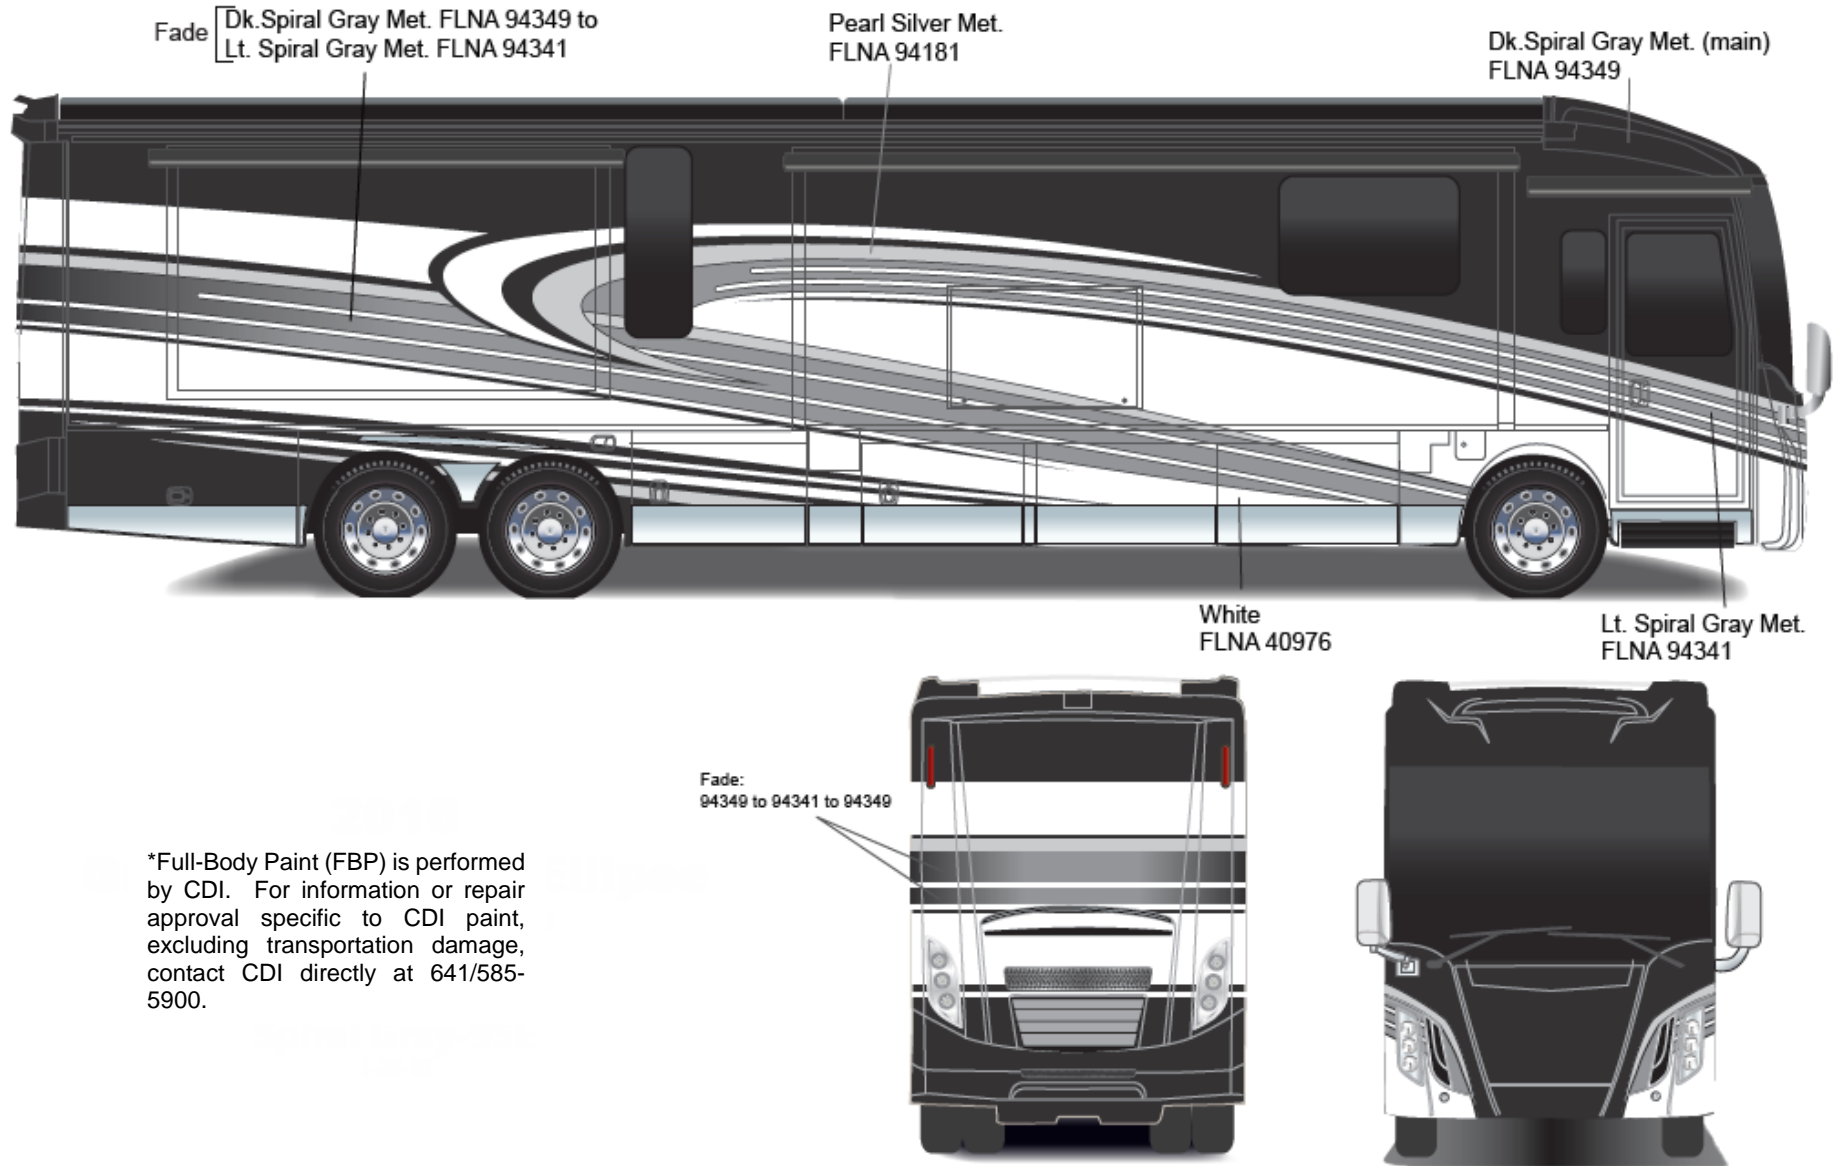

Grand Tour - Full Body Paint Option Code 95E/Spiral Gray

Painted by CDI*

*Full-Body Paint (FBP) is performed by CDI. For information or repair approval specific to CDI paint, excluding transportation damage, contact CDI directly at 641/585-5900.