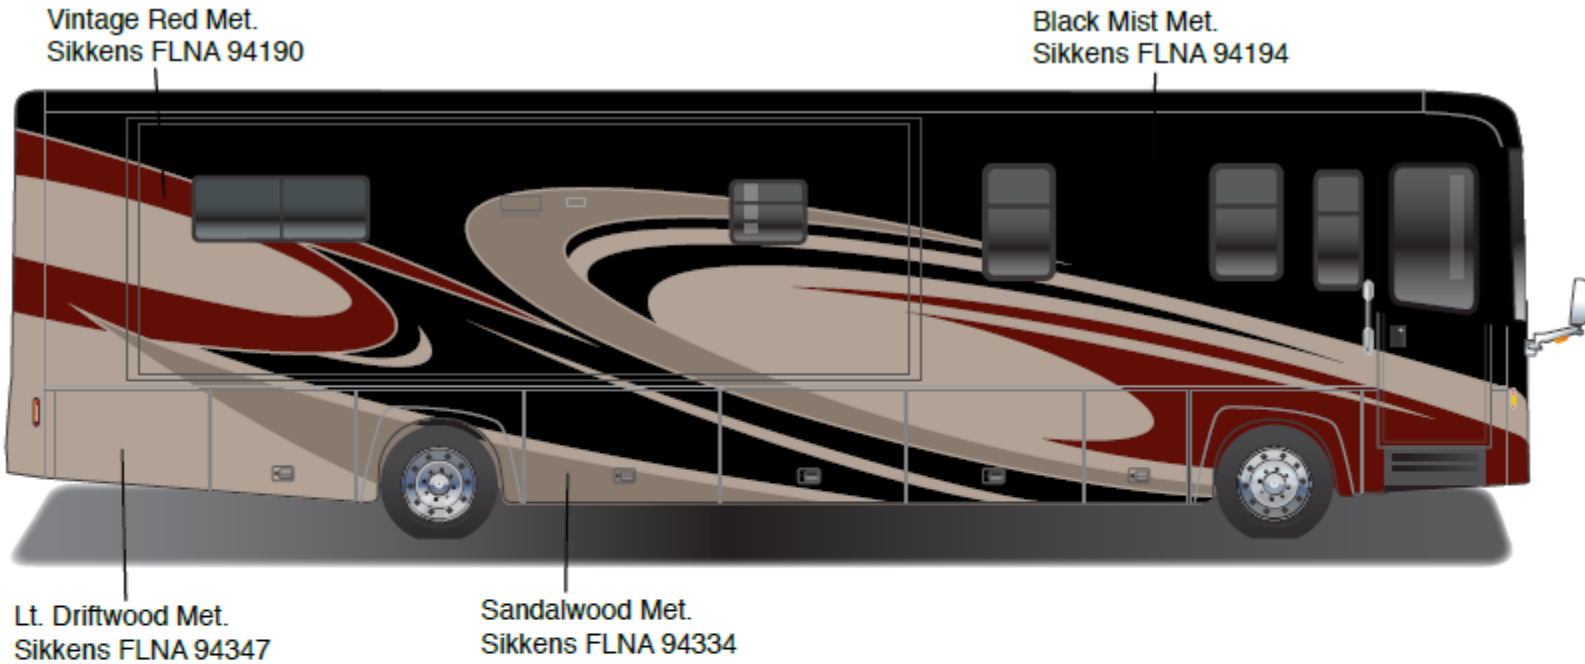

Journey - Full Body Paint Option Code 92A/Paprika

Painted by CDI*