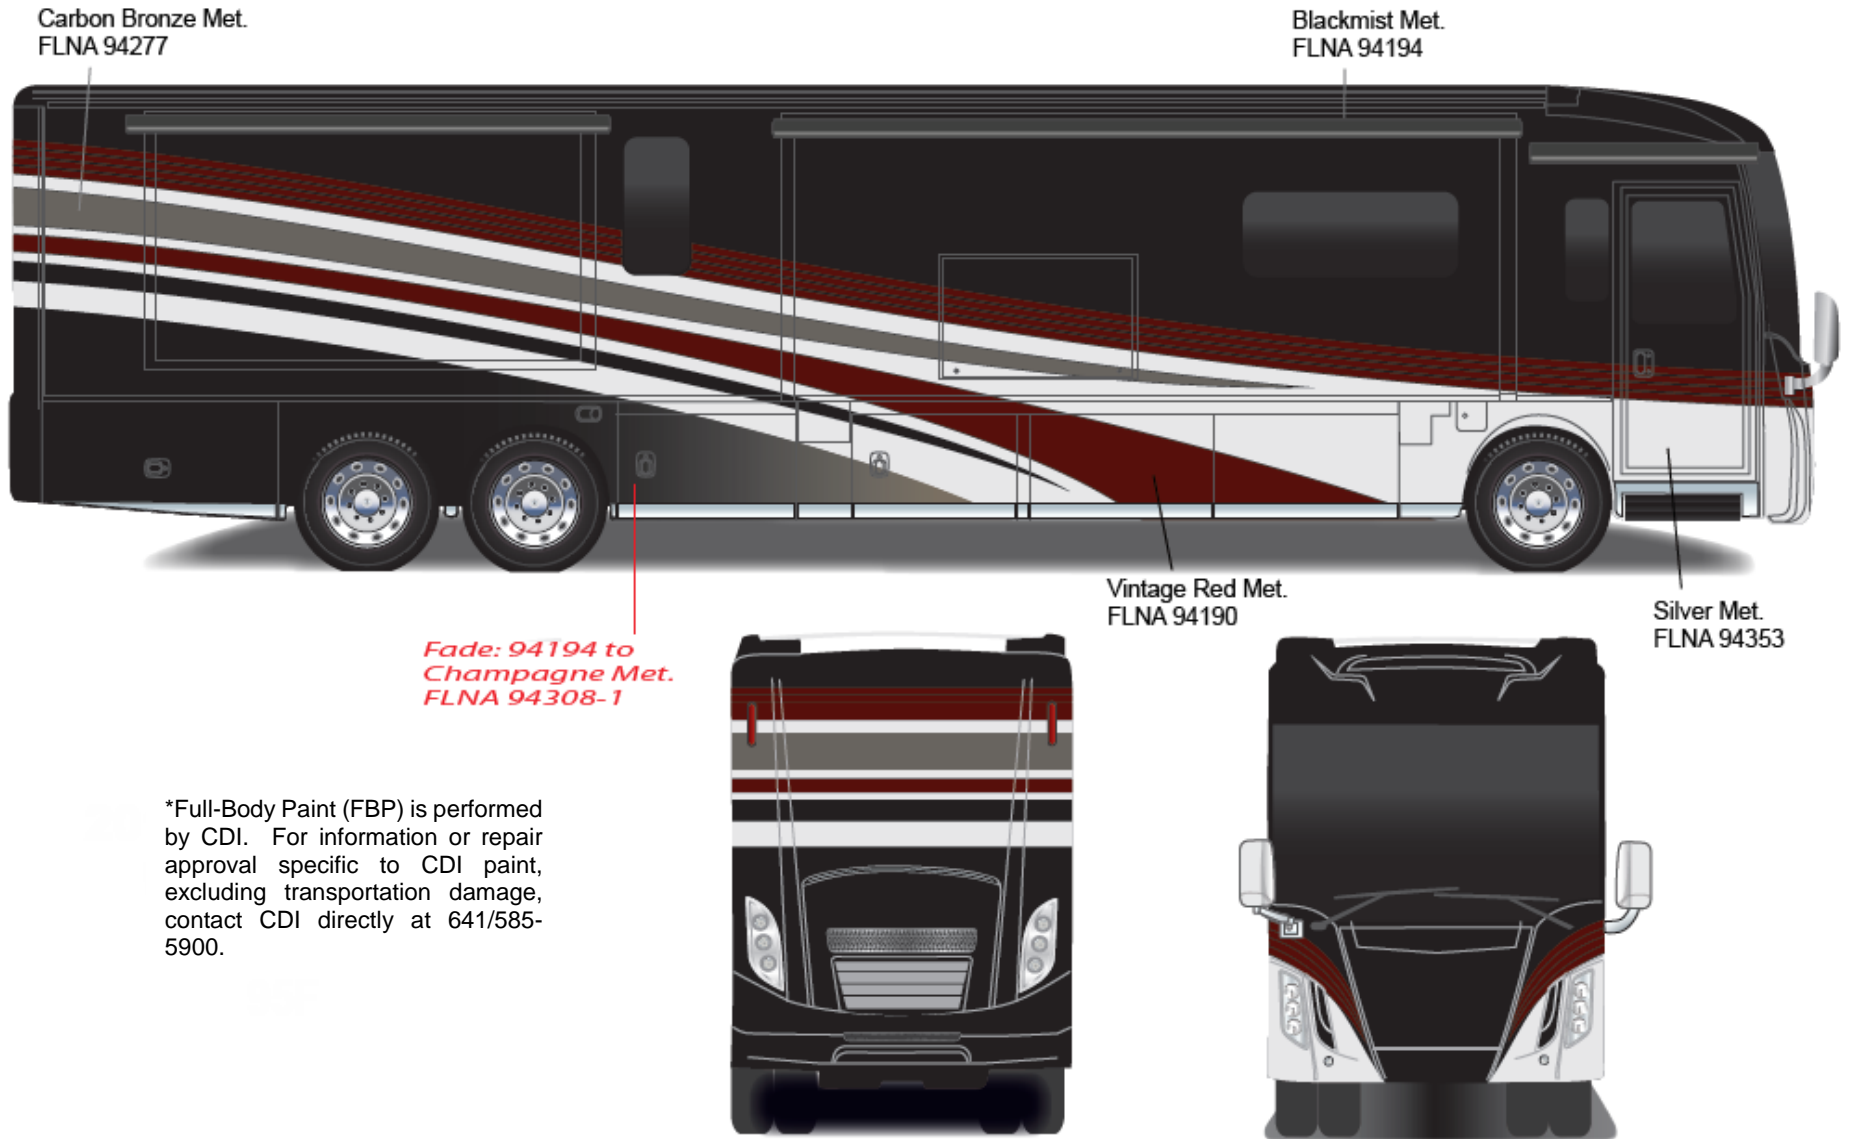

Tour - Full Body Paint Option Code 95F/Shiraz

Painted by CDI*

*Full-Body Paint (FBP) is performed by CDI. For information or repair approval specific to CDI paint, excluding transportation damage, contact CDI directly at 641/585-5900.