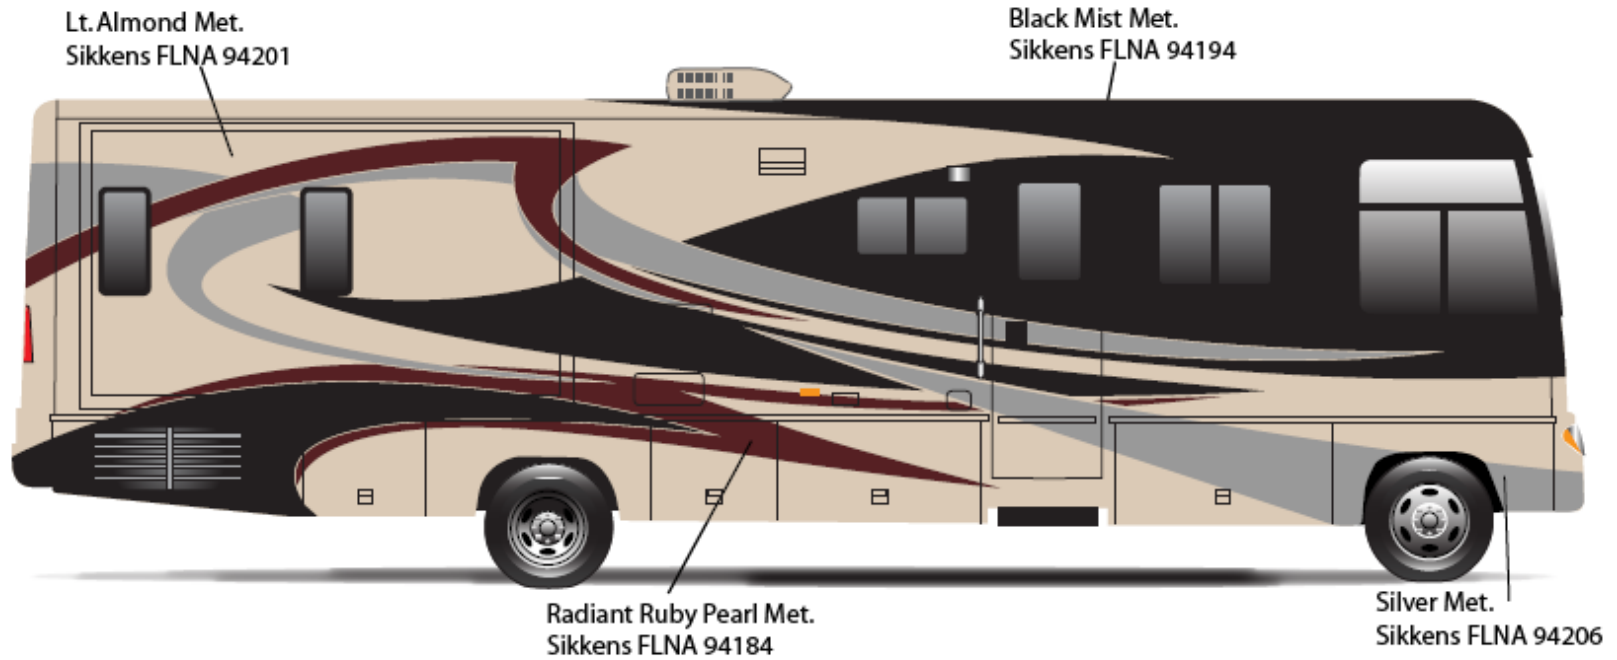

ADVENTURER w/FULL BODY PAINT PACKAGE 27A – *Painted by CDI*

2011 ADVENTURER
Almond Pearl