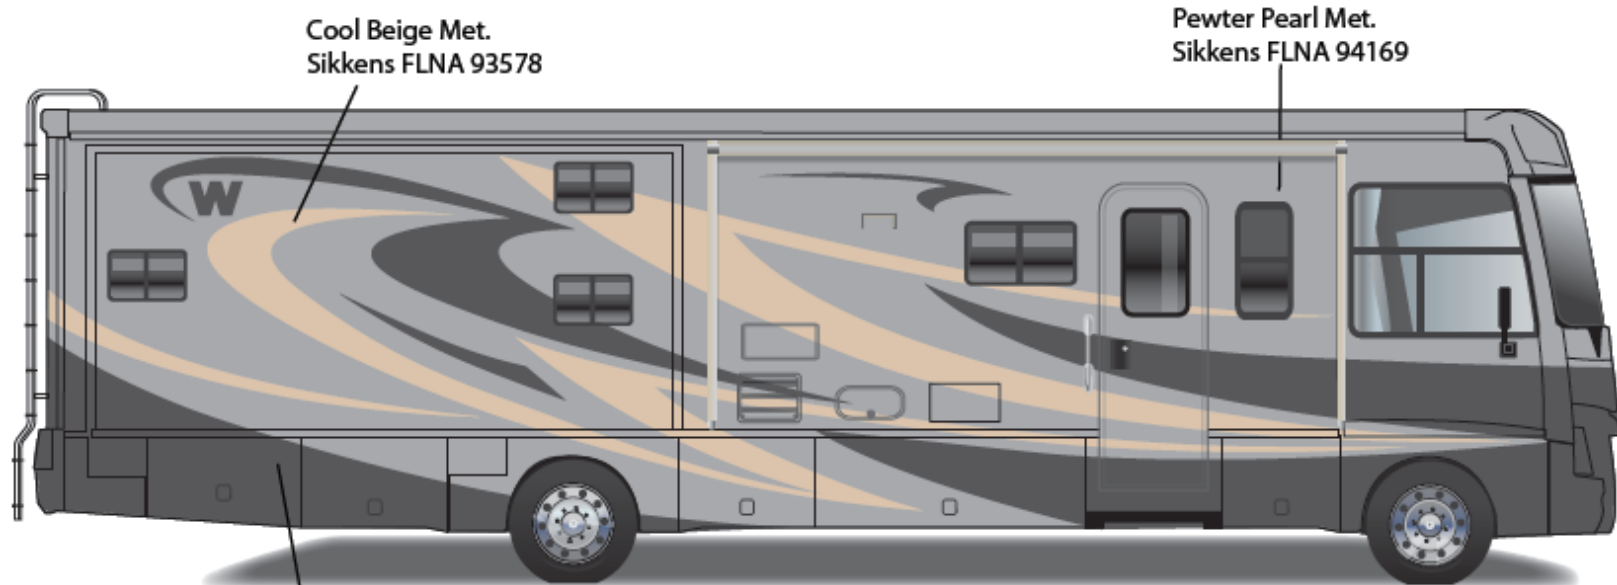

SIGHTSEER w/FULL BODY PAINT PACKAGE 24B – *Painted by CDI*

**2011 Sightseer
Pewter**