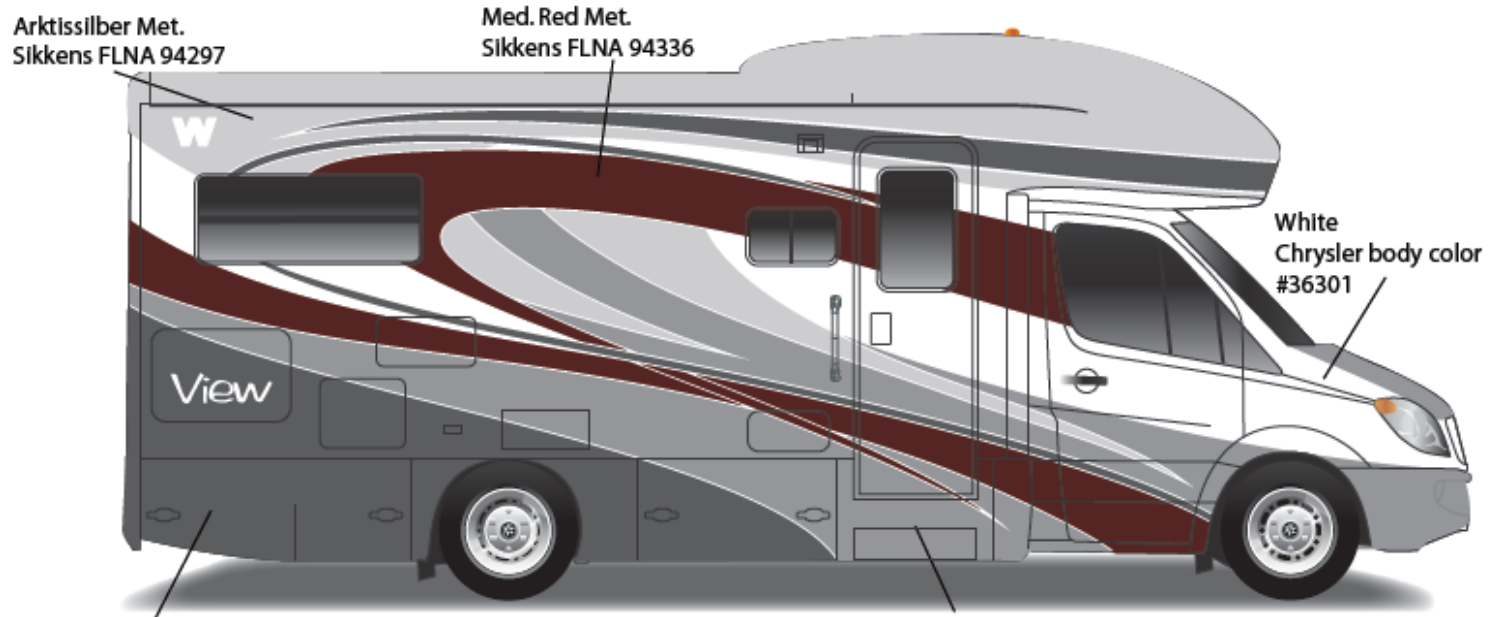

VIEW w/FULL BODY PAINT PACKAGE 24C – painted by CDI

Gray Met.
Sikkens FLNA 94289

Silver Met.
Sikkens FLNA 94290

**2011 View
Red Canyon**