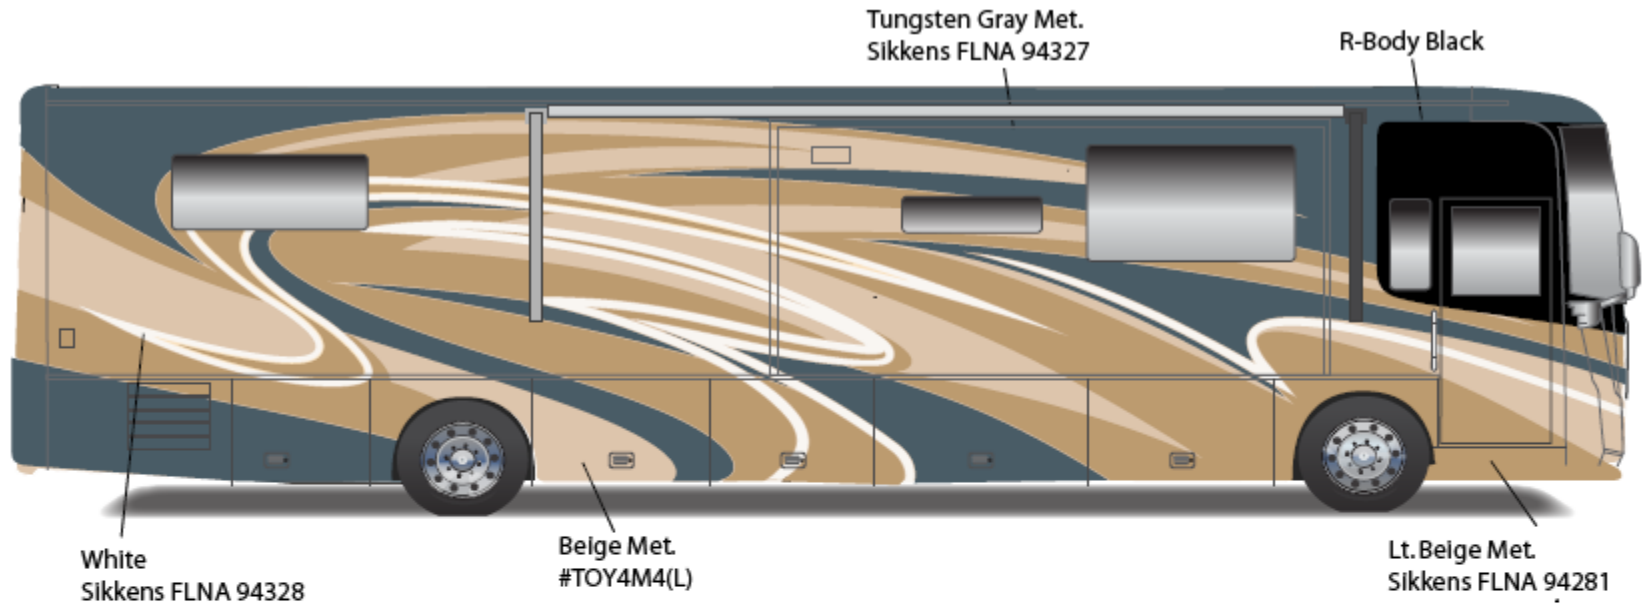

2011 JOURNEY
Walnut Grove

TOUR w/FULL BODY PAINT PACKAGE 24B – *Painted by CDI*

**2011 Tour
Charming Gray**

TOUR w/FULL BODY PAINT PACKAGE 24C – *Painted by CDI*

**2011 Tour
Tungsten Beige**

TOUR w/FULL BODY PAINT PACKAGE 24H – *Painted by CDI*