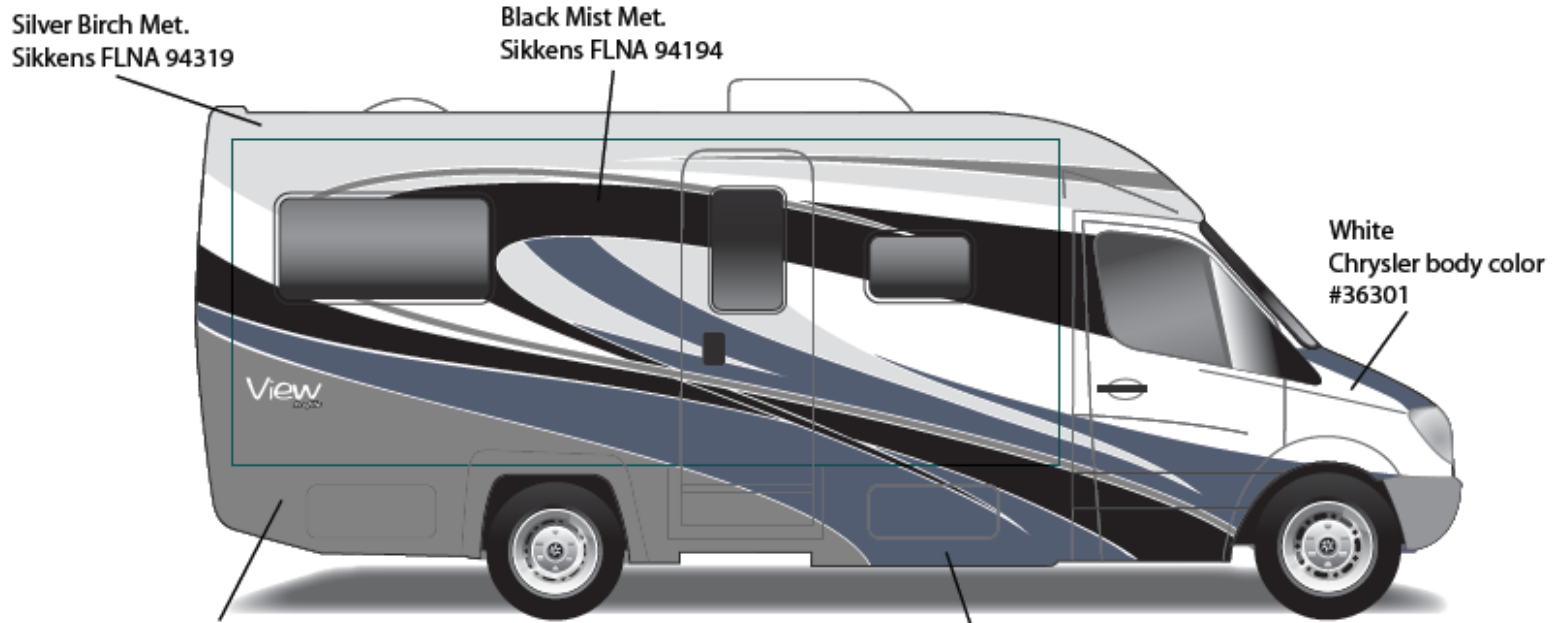

Sandstone Met.
Sikkens FLNA 94273

**2011 View Profile
Sandalwood**

VIEW Profile w/FULL BODY PAINT PACKAGE 92A – painted by CDI

**2011 View Profile
Steel Blue**

ASPECT

26F

Main Body Color

Bright White – B8951