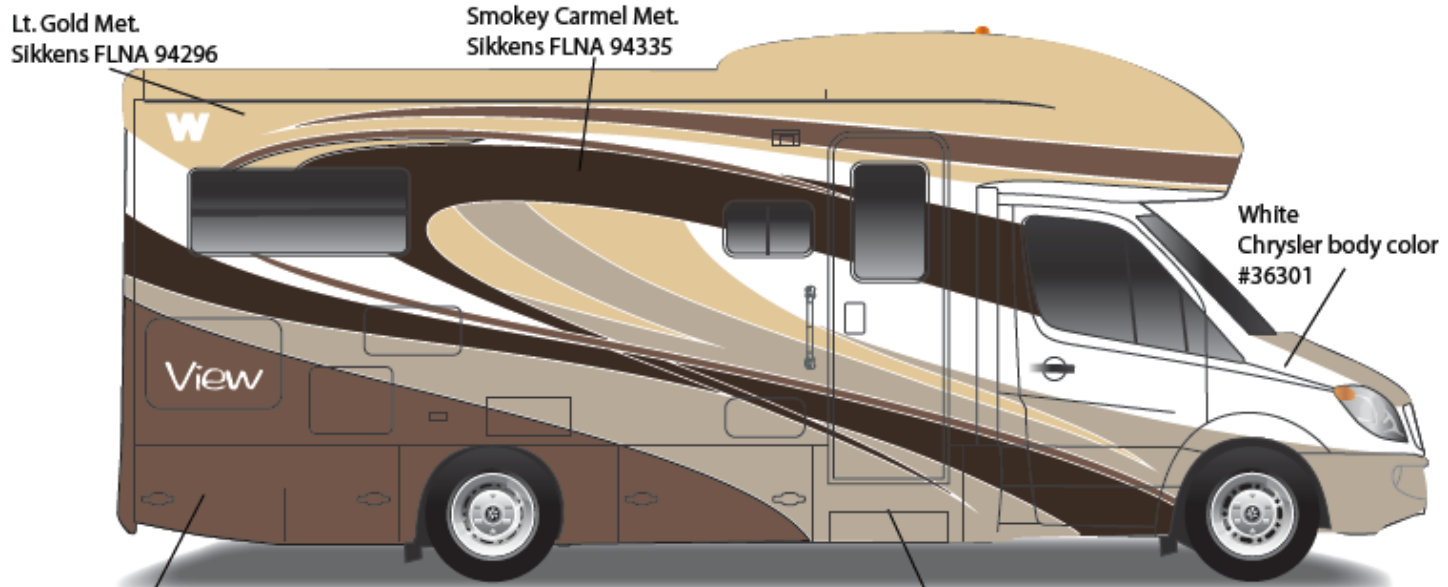

VIEW w/FULL BODY PAINT PACKAGE 27A – painted by CDI

Sandalwood Met. Sikkens FLNA 94334

Sandstone Met. Sikkens FLNA 94273

2011 View Sandalwood