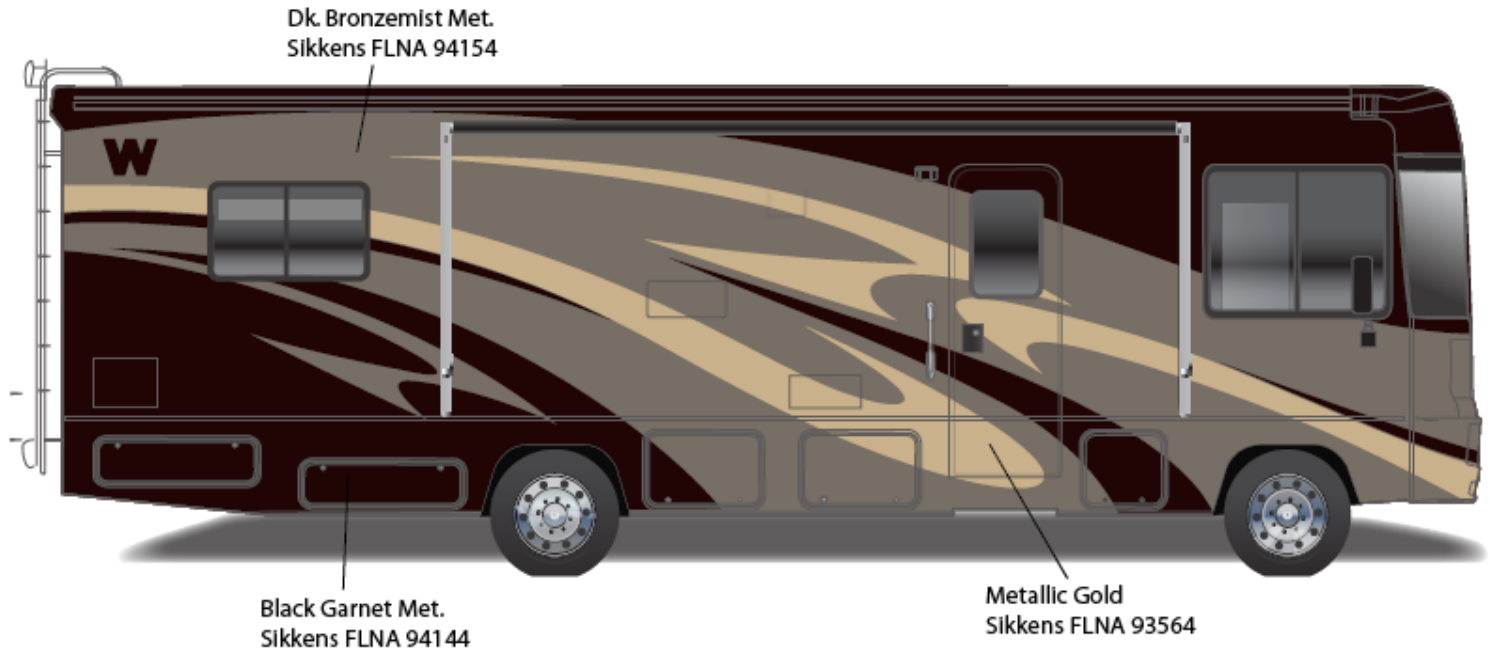

VISTA w/FULL BODY PAINT PACKAGE 24B – *Painted by CDI*