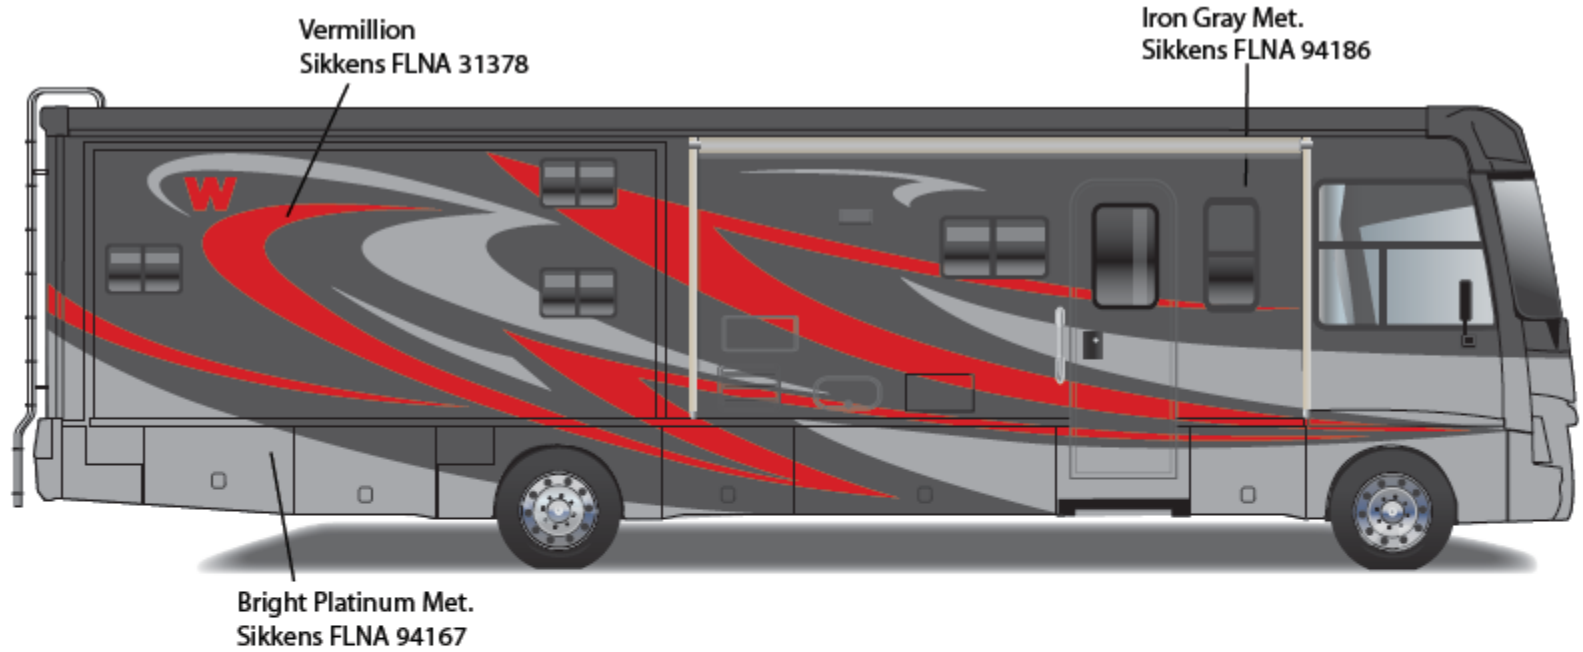

SIGHTSEER w/FULL BODY PAINT PACKAGE 92A – *Painted by CDI*

**2011 Sightseer
Vermillion**