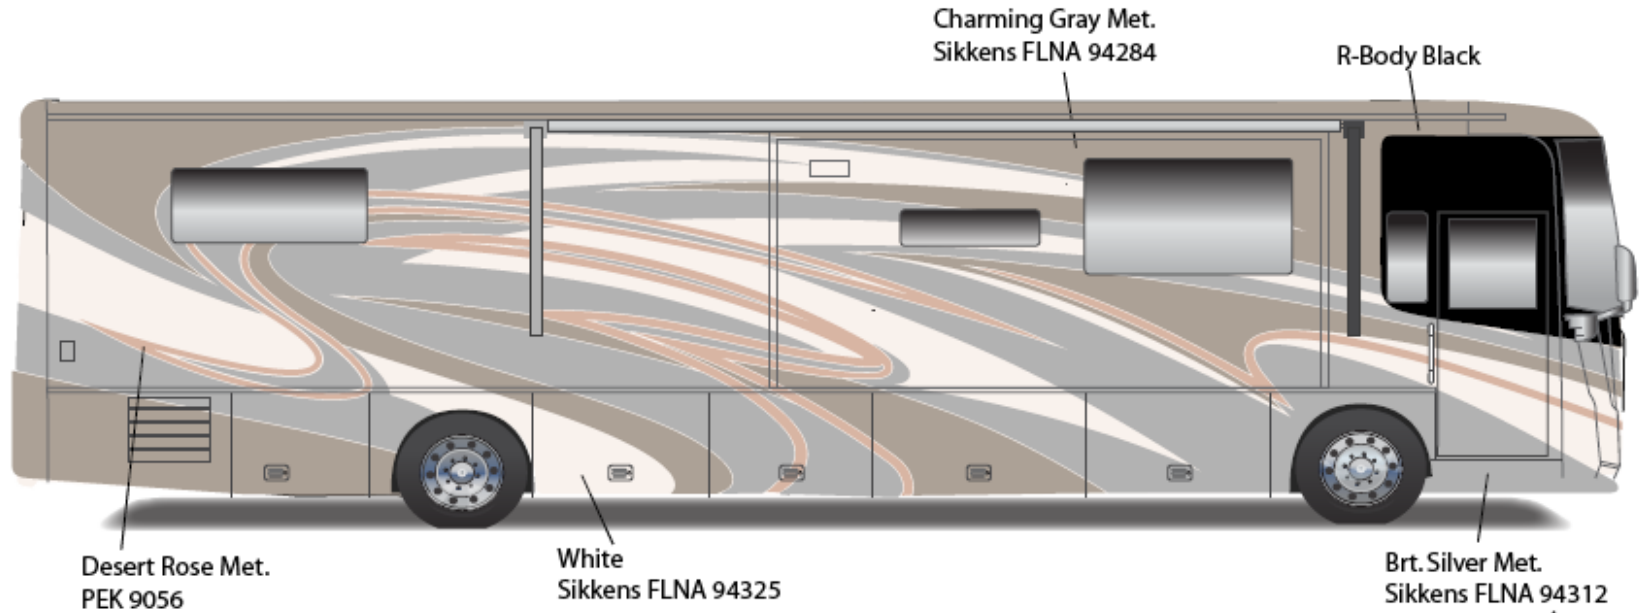

TOUR w/FULL BODY PAINT PACKAGE 24B – *Painted by CDI*

**2011 Tour
Charming Gray**