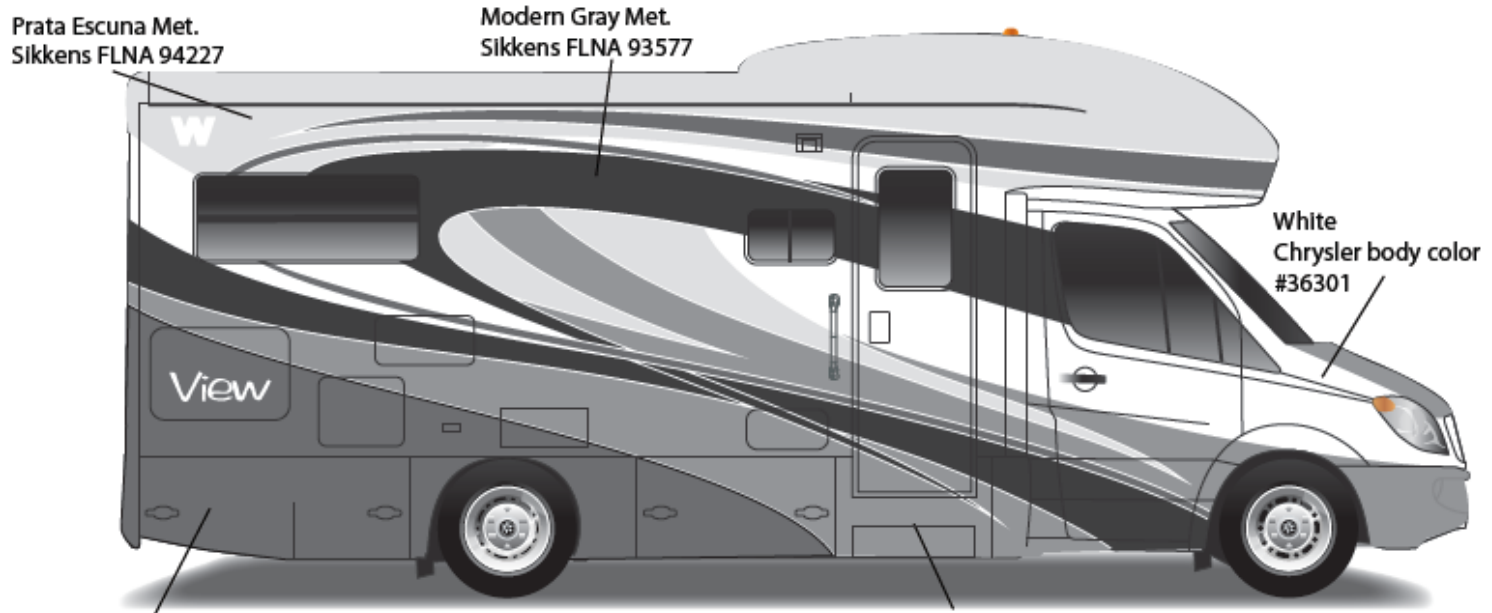

VIEW w/FULL BODY PAINT PACKAGE 24B – painted by CDI

Graystone Met.
Sikkens FLNA 94337

Silvermist Met.
Sikkens FLNA 94331

**2011 View
Silvermist**