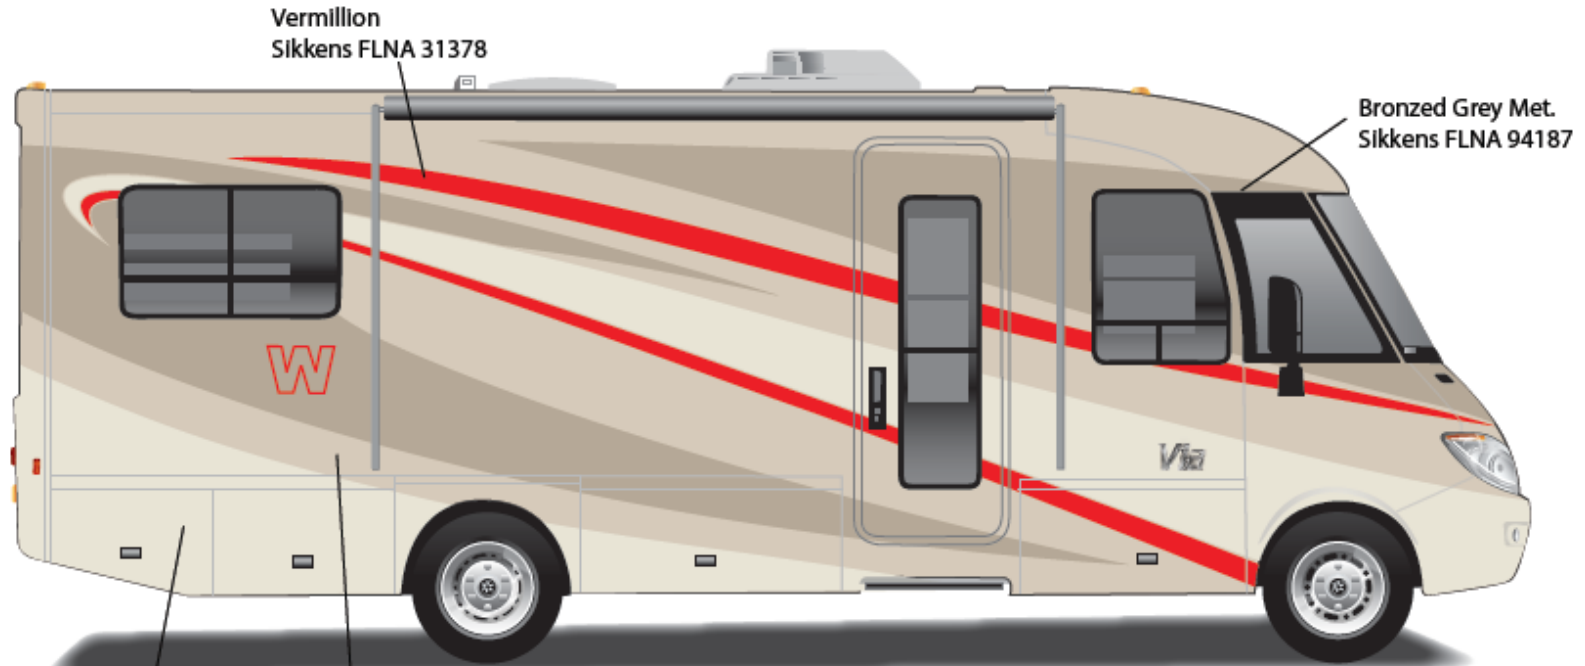

VIA w/FULL BODY PAINT PACKAGE 24C – painted by CDI