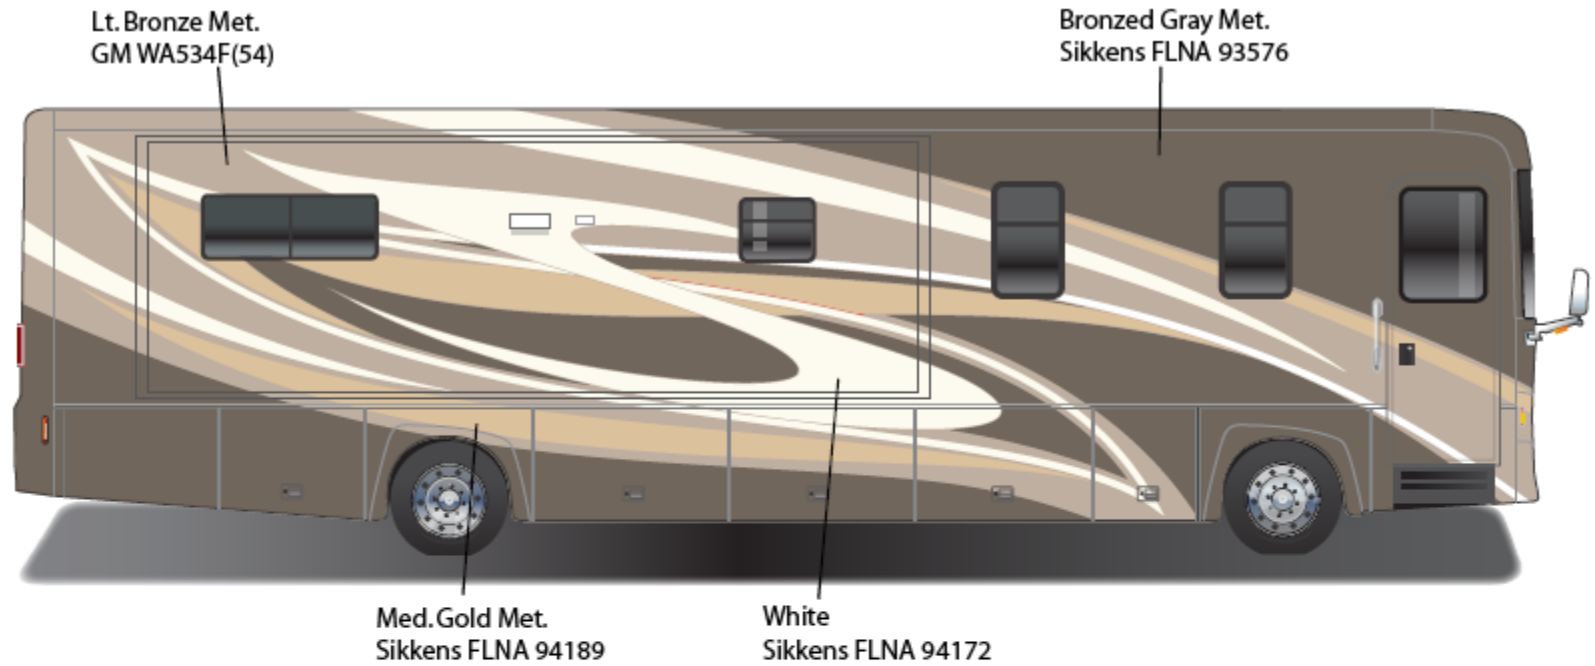

JOURNEY & JOURNEY EXPRESS w/FULL BODY PAINT PACKAGE 24C – *painted by CDI*

2011 JOURNEY
Taupe Pearl