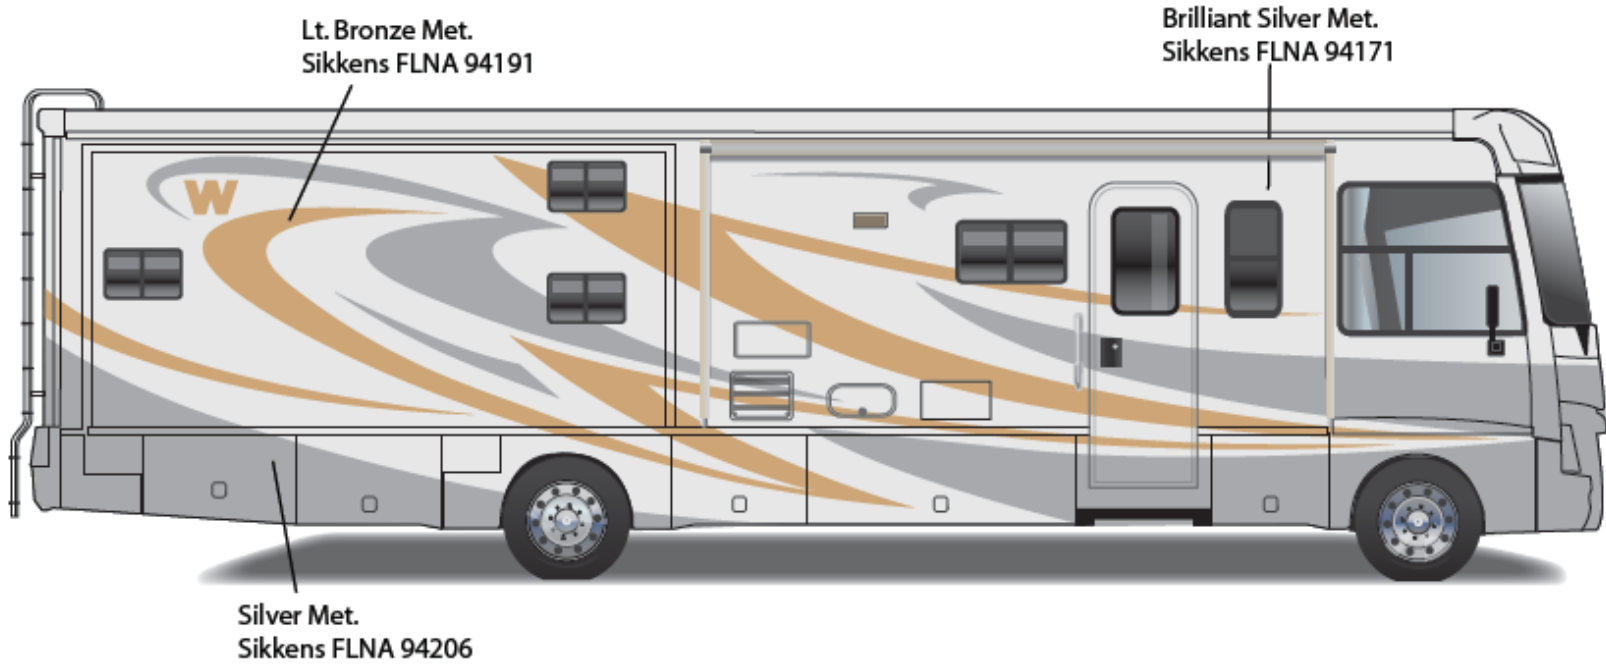

SIGHTSEER w/FULL BODY PAINT PACKAGE 24C – *Painted by CDI*

2011 Sightseer
Lt. Bronze