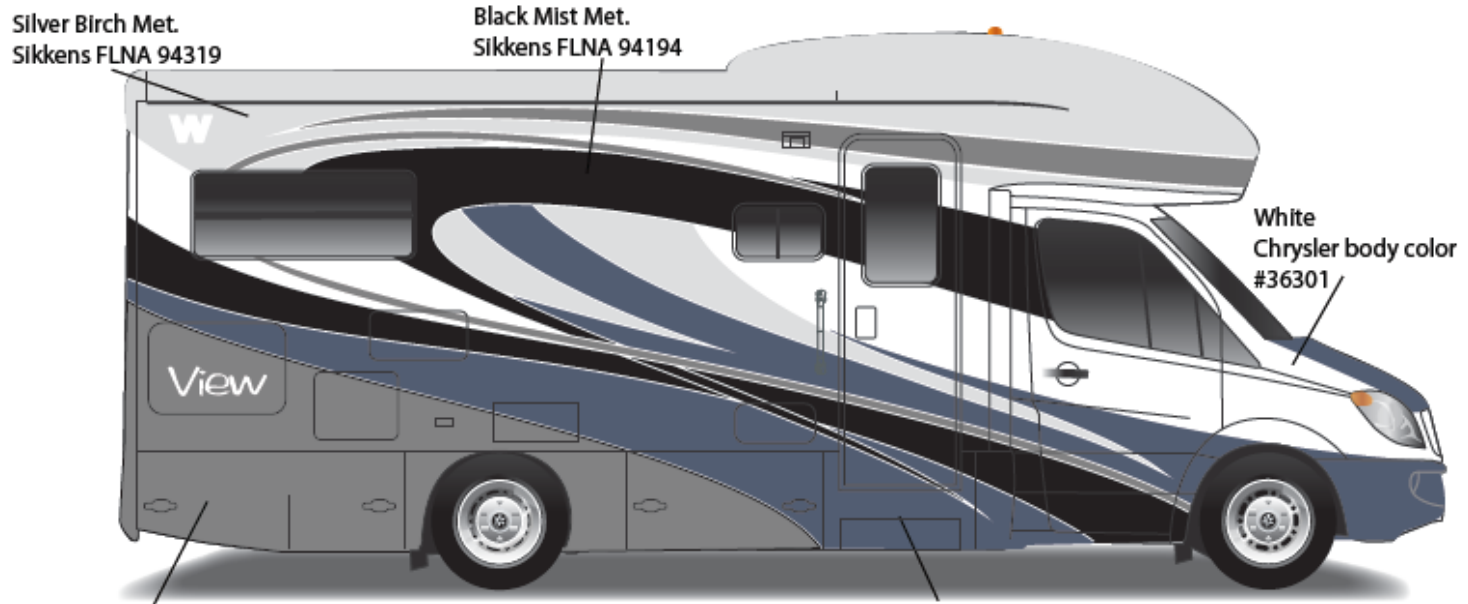

VIEW w/FULL BODY PAINT PACKAGE 92A – painted by CDI

**2011 View
Steel Blue**