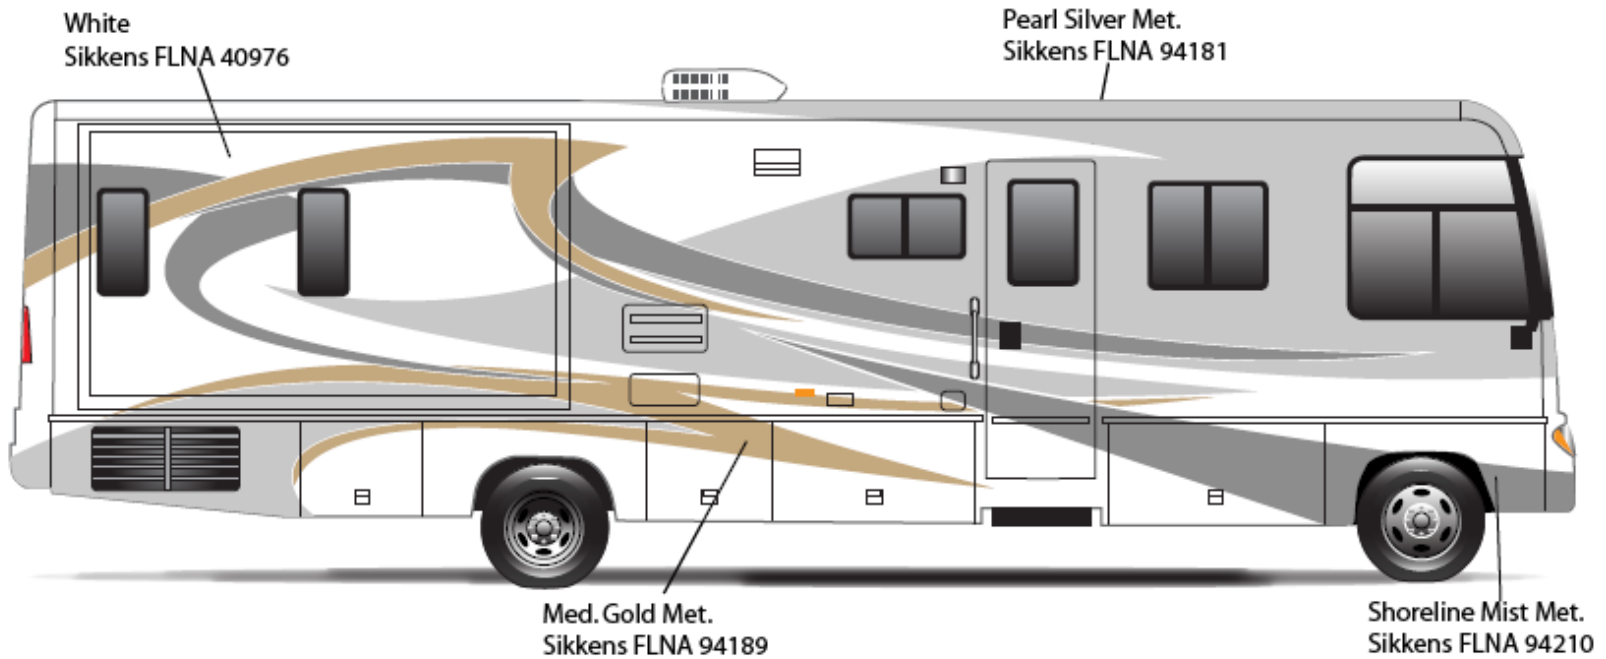

ADVENTURER w/FULL BODY PAINT PACKAGE 92A – *Painted by CDI*

2011 ADVENTURER
Pearl Silver