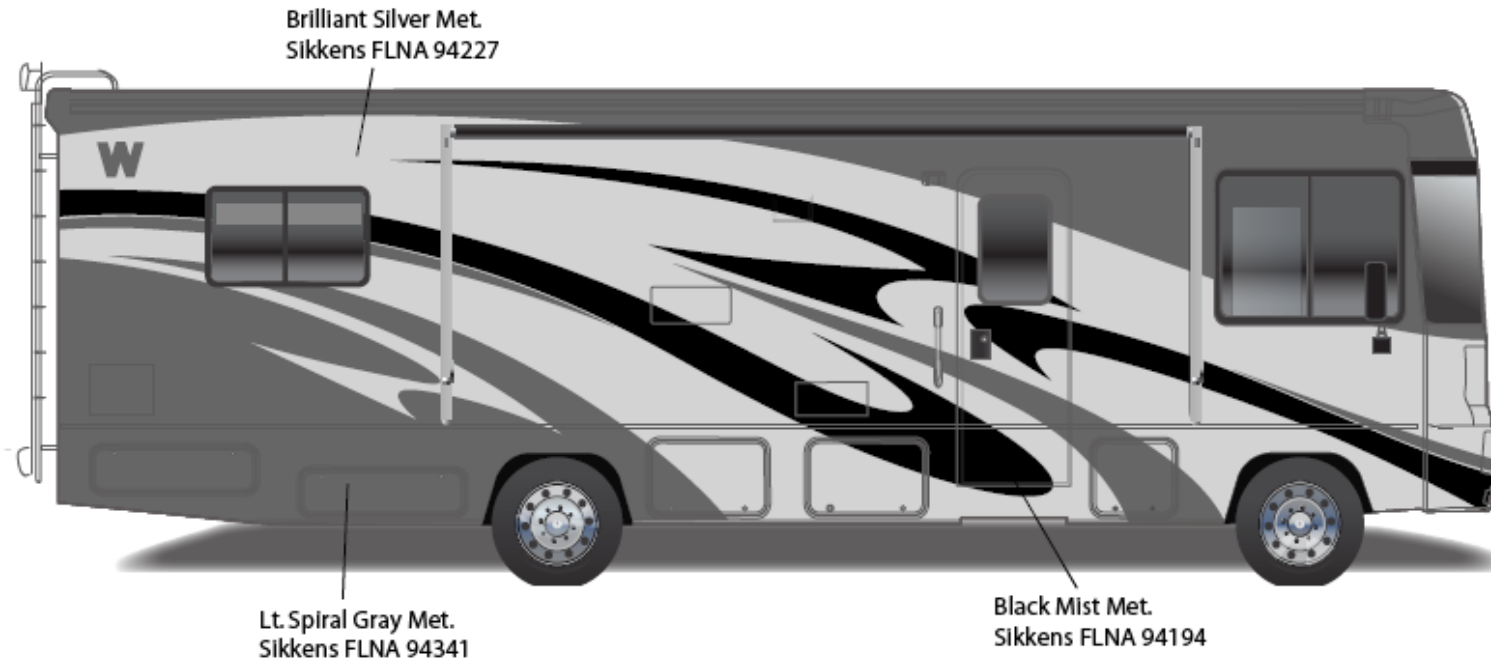

VISTA w/FULL BODY PAINT PACKAGE 27A - *Painted by CDI*

**2011 Vista
Sterling**

VISTA w/FULL BODY PAINT PACKAGE 92A – *Painted by CDI*

**2011 Vista
Paprika**

VIA

26F

Main Body Color

Bright White – B8951