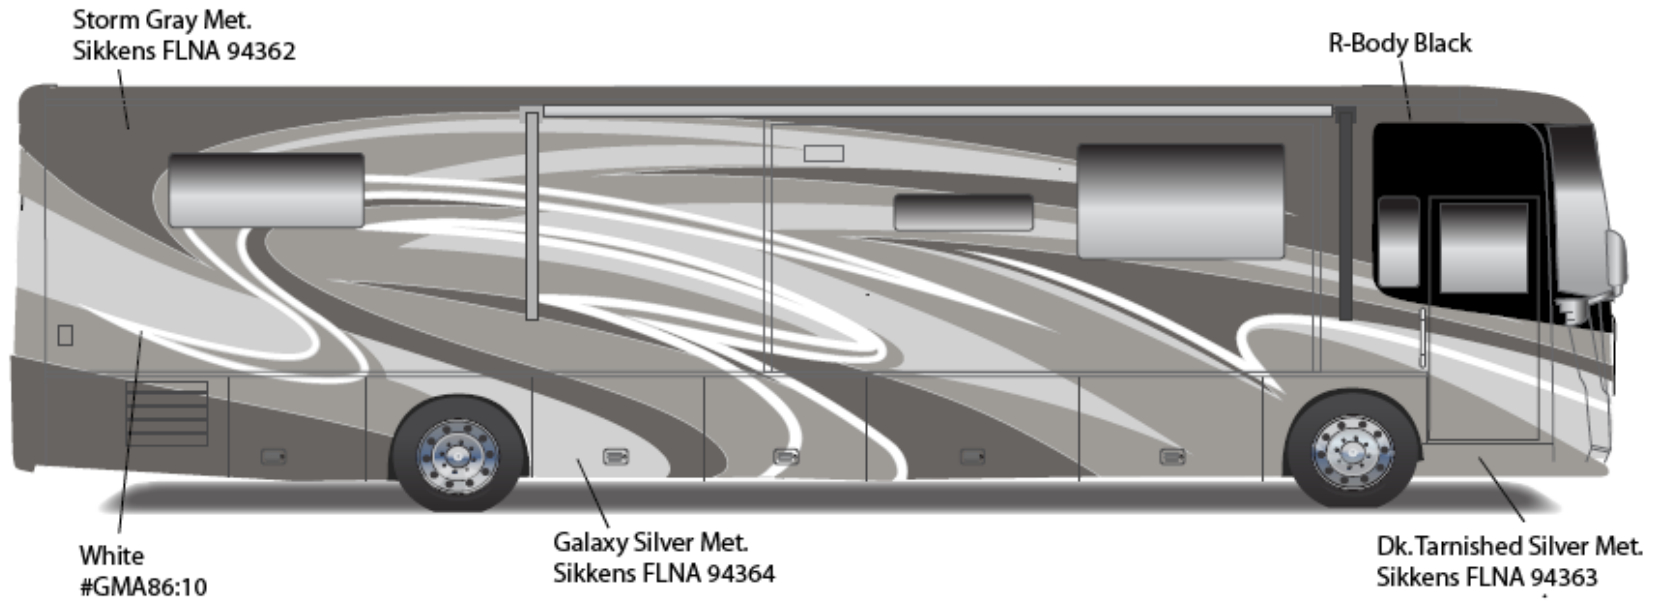

TOUR w/FULL BODY PAINT PACKAGE 24L – *Painted by CDI*

**2011 Tour
Storm Gray**