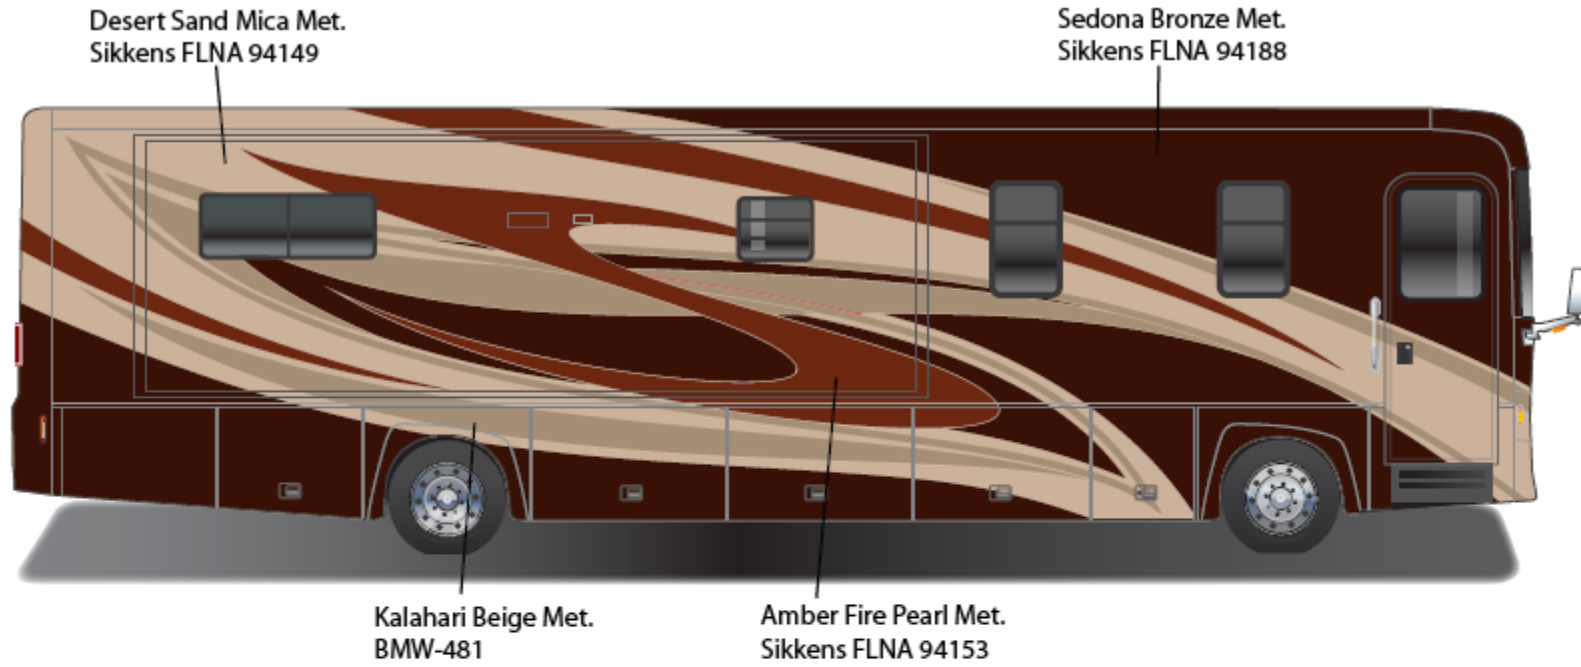

JOURNEY & JOURNEY EXPRESS w/FULL BODY PAINT PACKAGE 24L – *Painted by CDI*