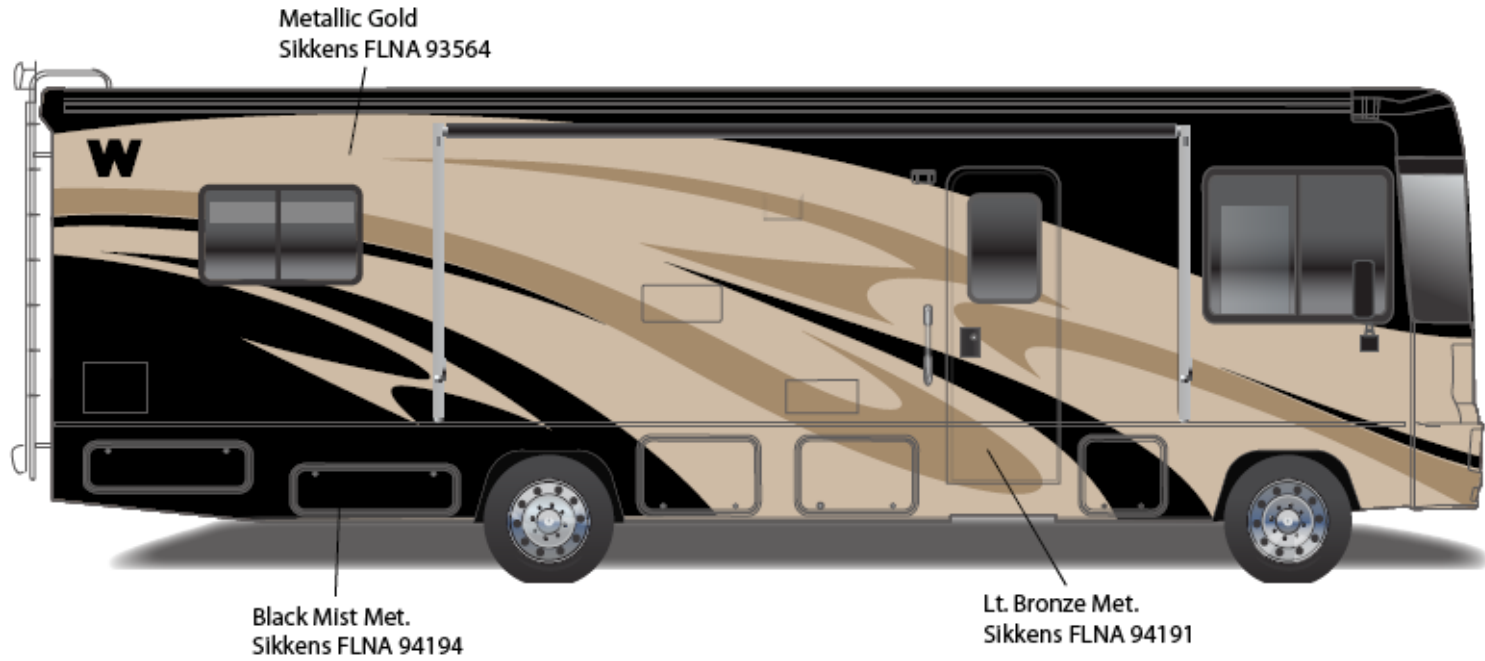

VISTA w/FULL BODY PAINT PACKAGE 24C – *Painted by CDI*