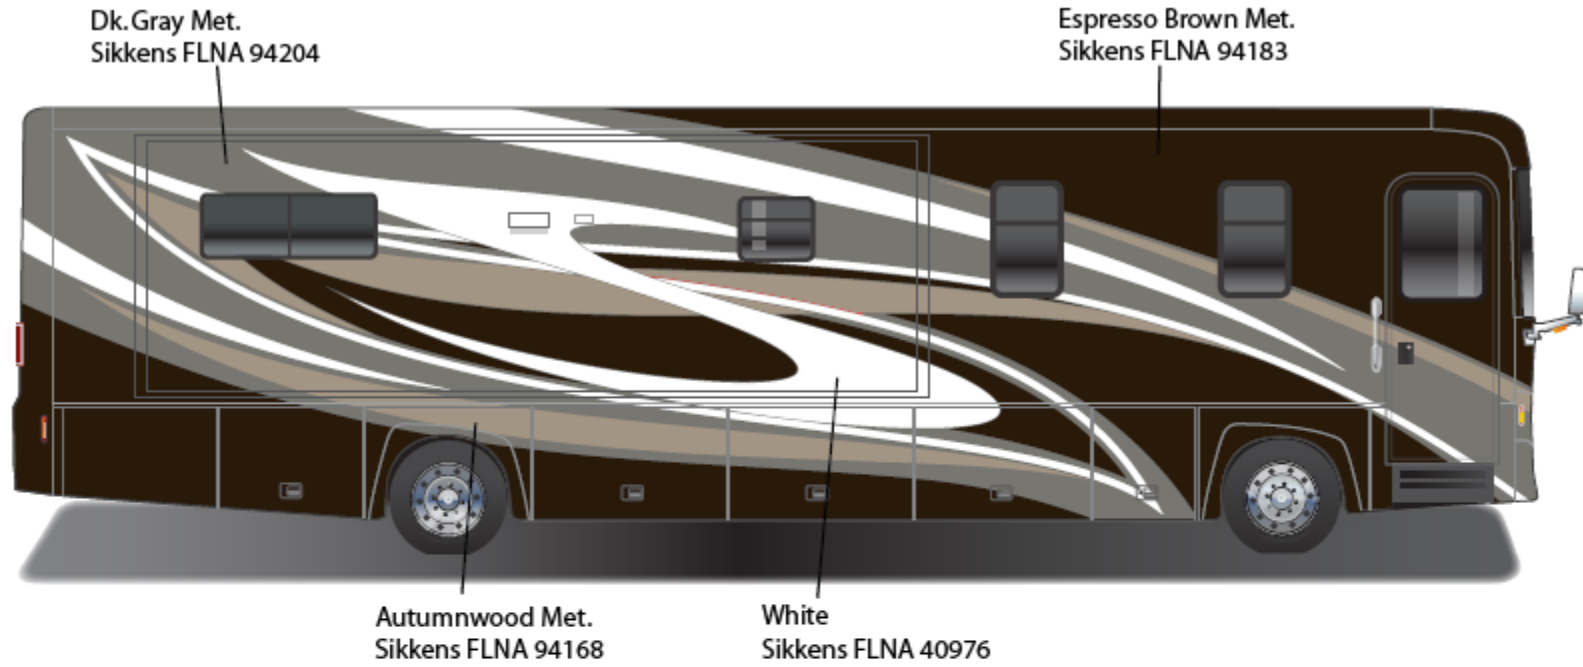

JOURNEY & JOURNEY EXPRESS w/FULL BODY PAINT PACKAGE 24L – *Painted by CDI*

2011 JOURNEY
Bronze

JOURNEY & JOURNEY EXPRESS w/FULL BODY PAINT PACKAGE 27A – *Painted by CDI*

2011 JOURNEY
Graystone

JOURNEY & JOURNEY EXPRESS w/FULL BODY PAINT PACKAGE 92A – *Painted by CDI*