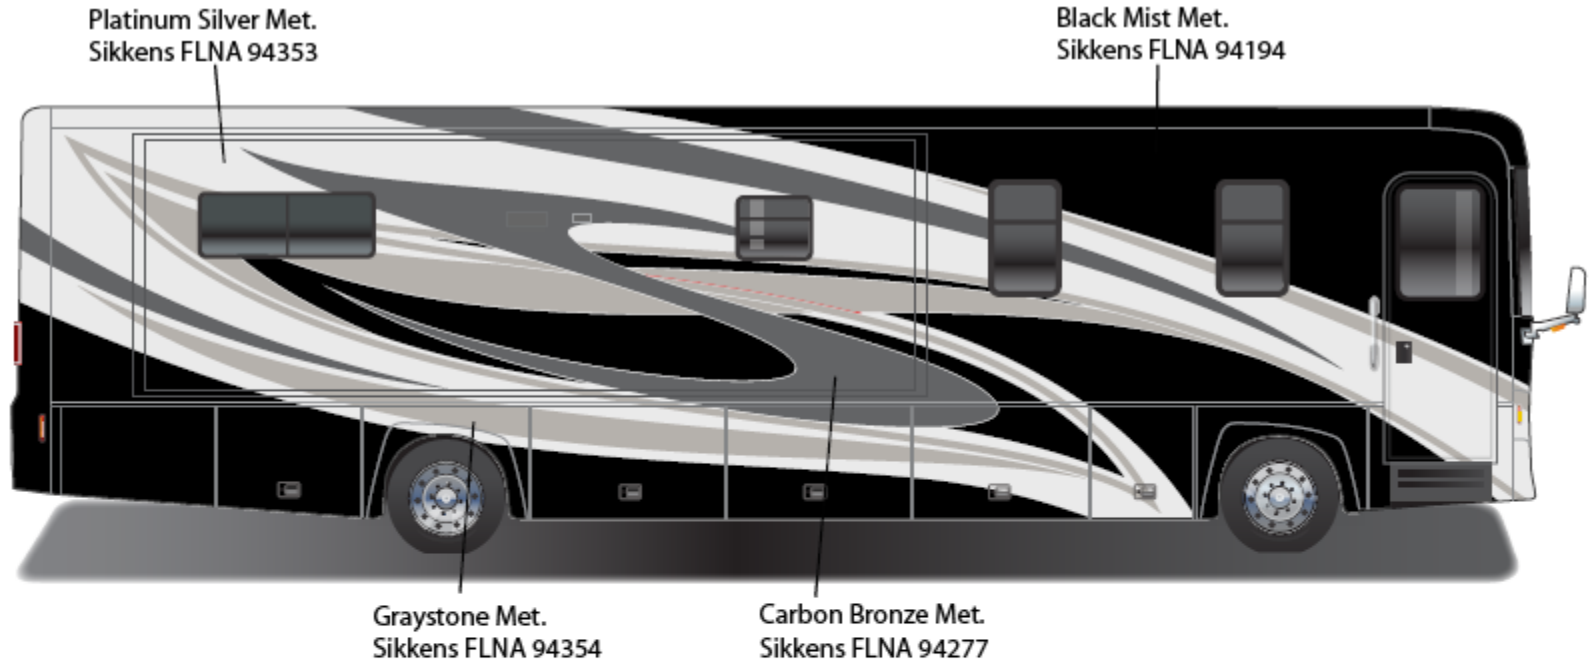

JOURNEY & JOURNEY EXPRESS w/FULL BODY PAINT PACKAGE 27A – *Painted by CDI*

2011 JOURNEY
Graystone