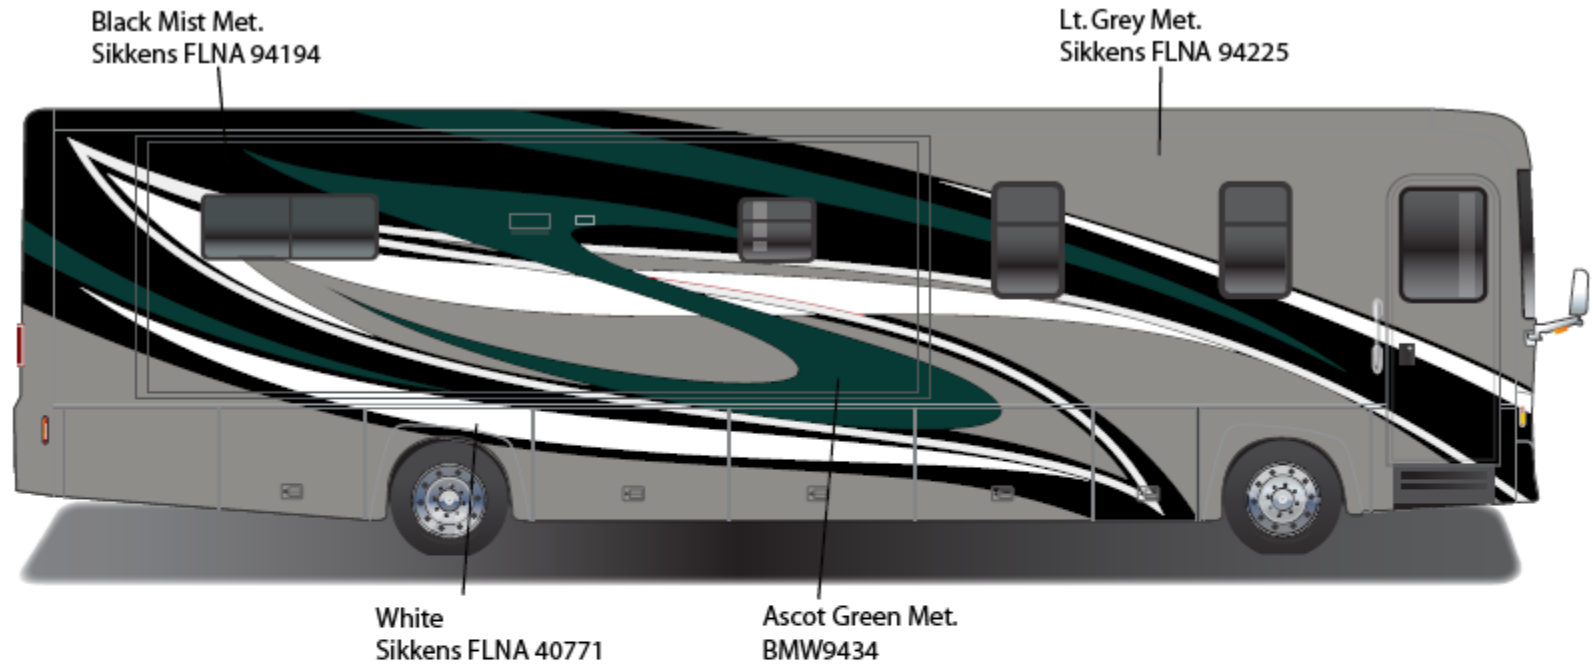

2011 JOURNEY
Steel Blue

JOURNEY & JOURNEY EXPRESS w/FULL BODY PAINT PACKAGE 24C – *painted by CDI*

2011 JOURNEY
Taupe Pearl

JOURNEY & JOURNEY EXPRESS w/FULL BODY PAINT PACKAGE 24H – *Painted by CDI*

2011 JOURNEY
Teal