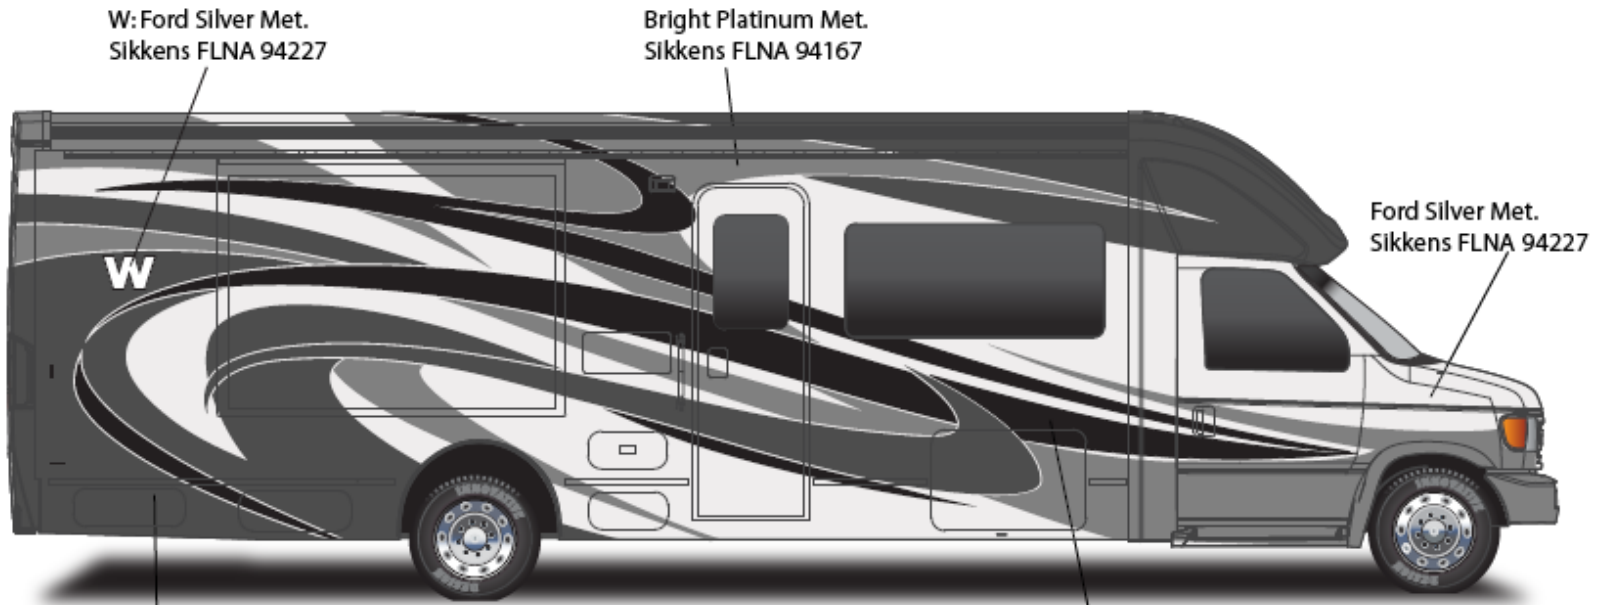

ASPECT w/FULL BODY PAINT PACKAGE 24H – *Painted by CDI*

**2011 Aspect
Silver Bay**