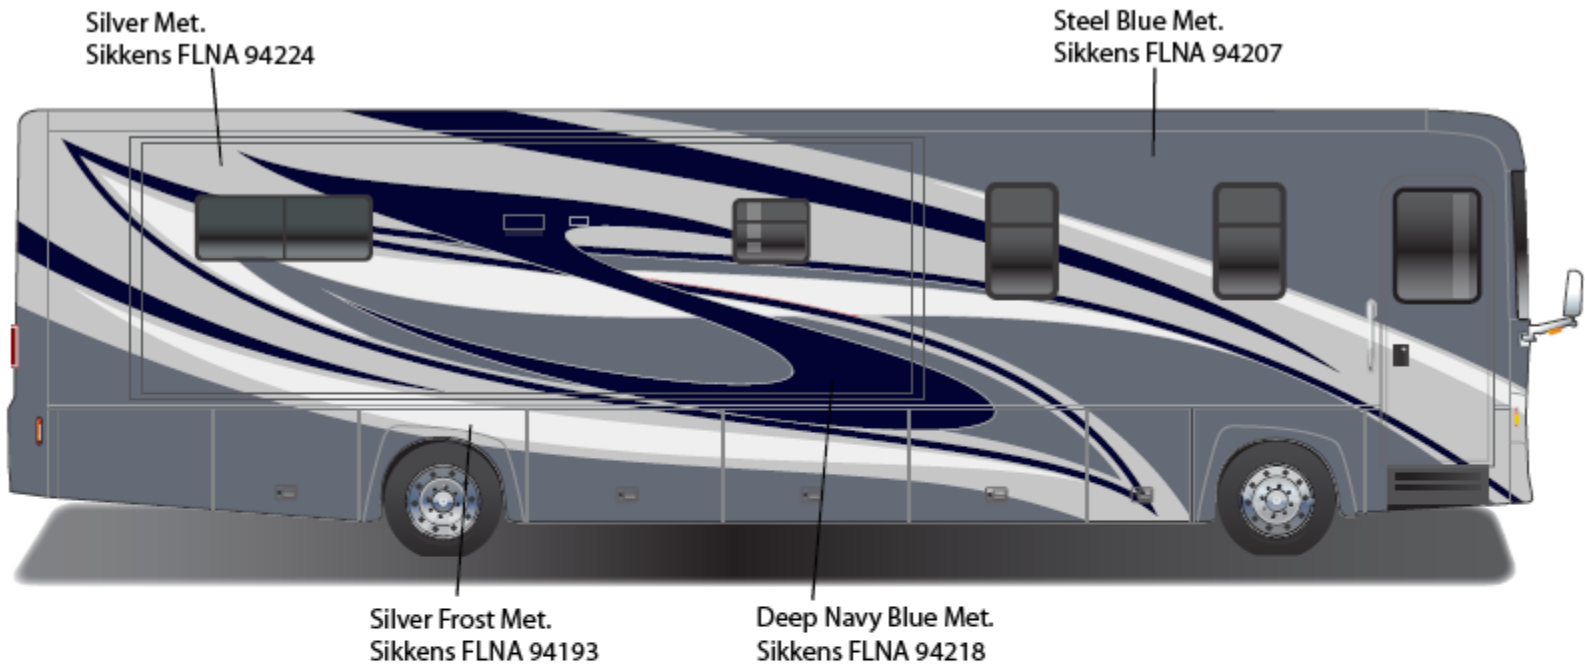

JOURNEY & JOURNEY EXPRESS w/FULL BODY PAINT PACKAGE 24B – *Painted by CDI*

2011 JOURNEY
Steel Blue